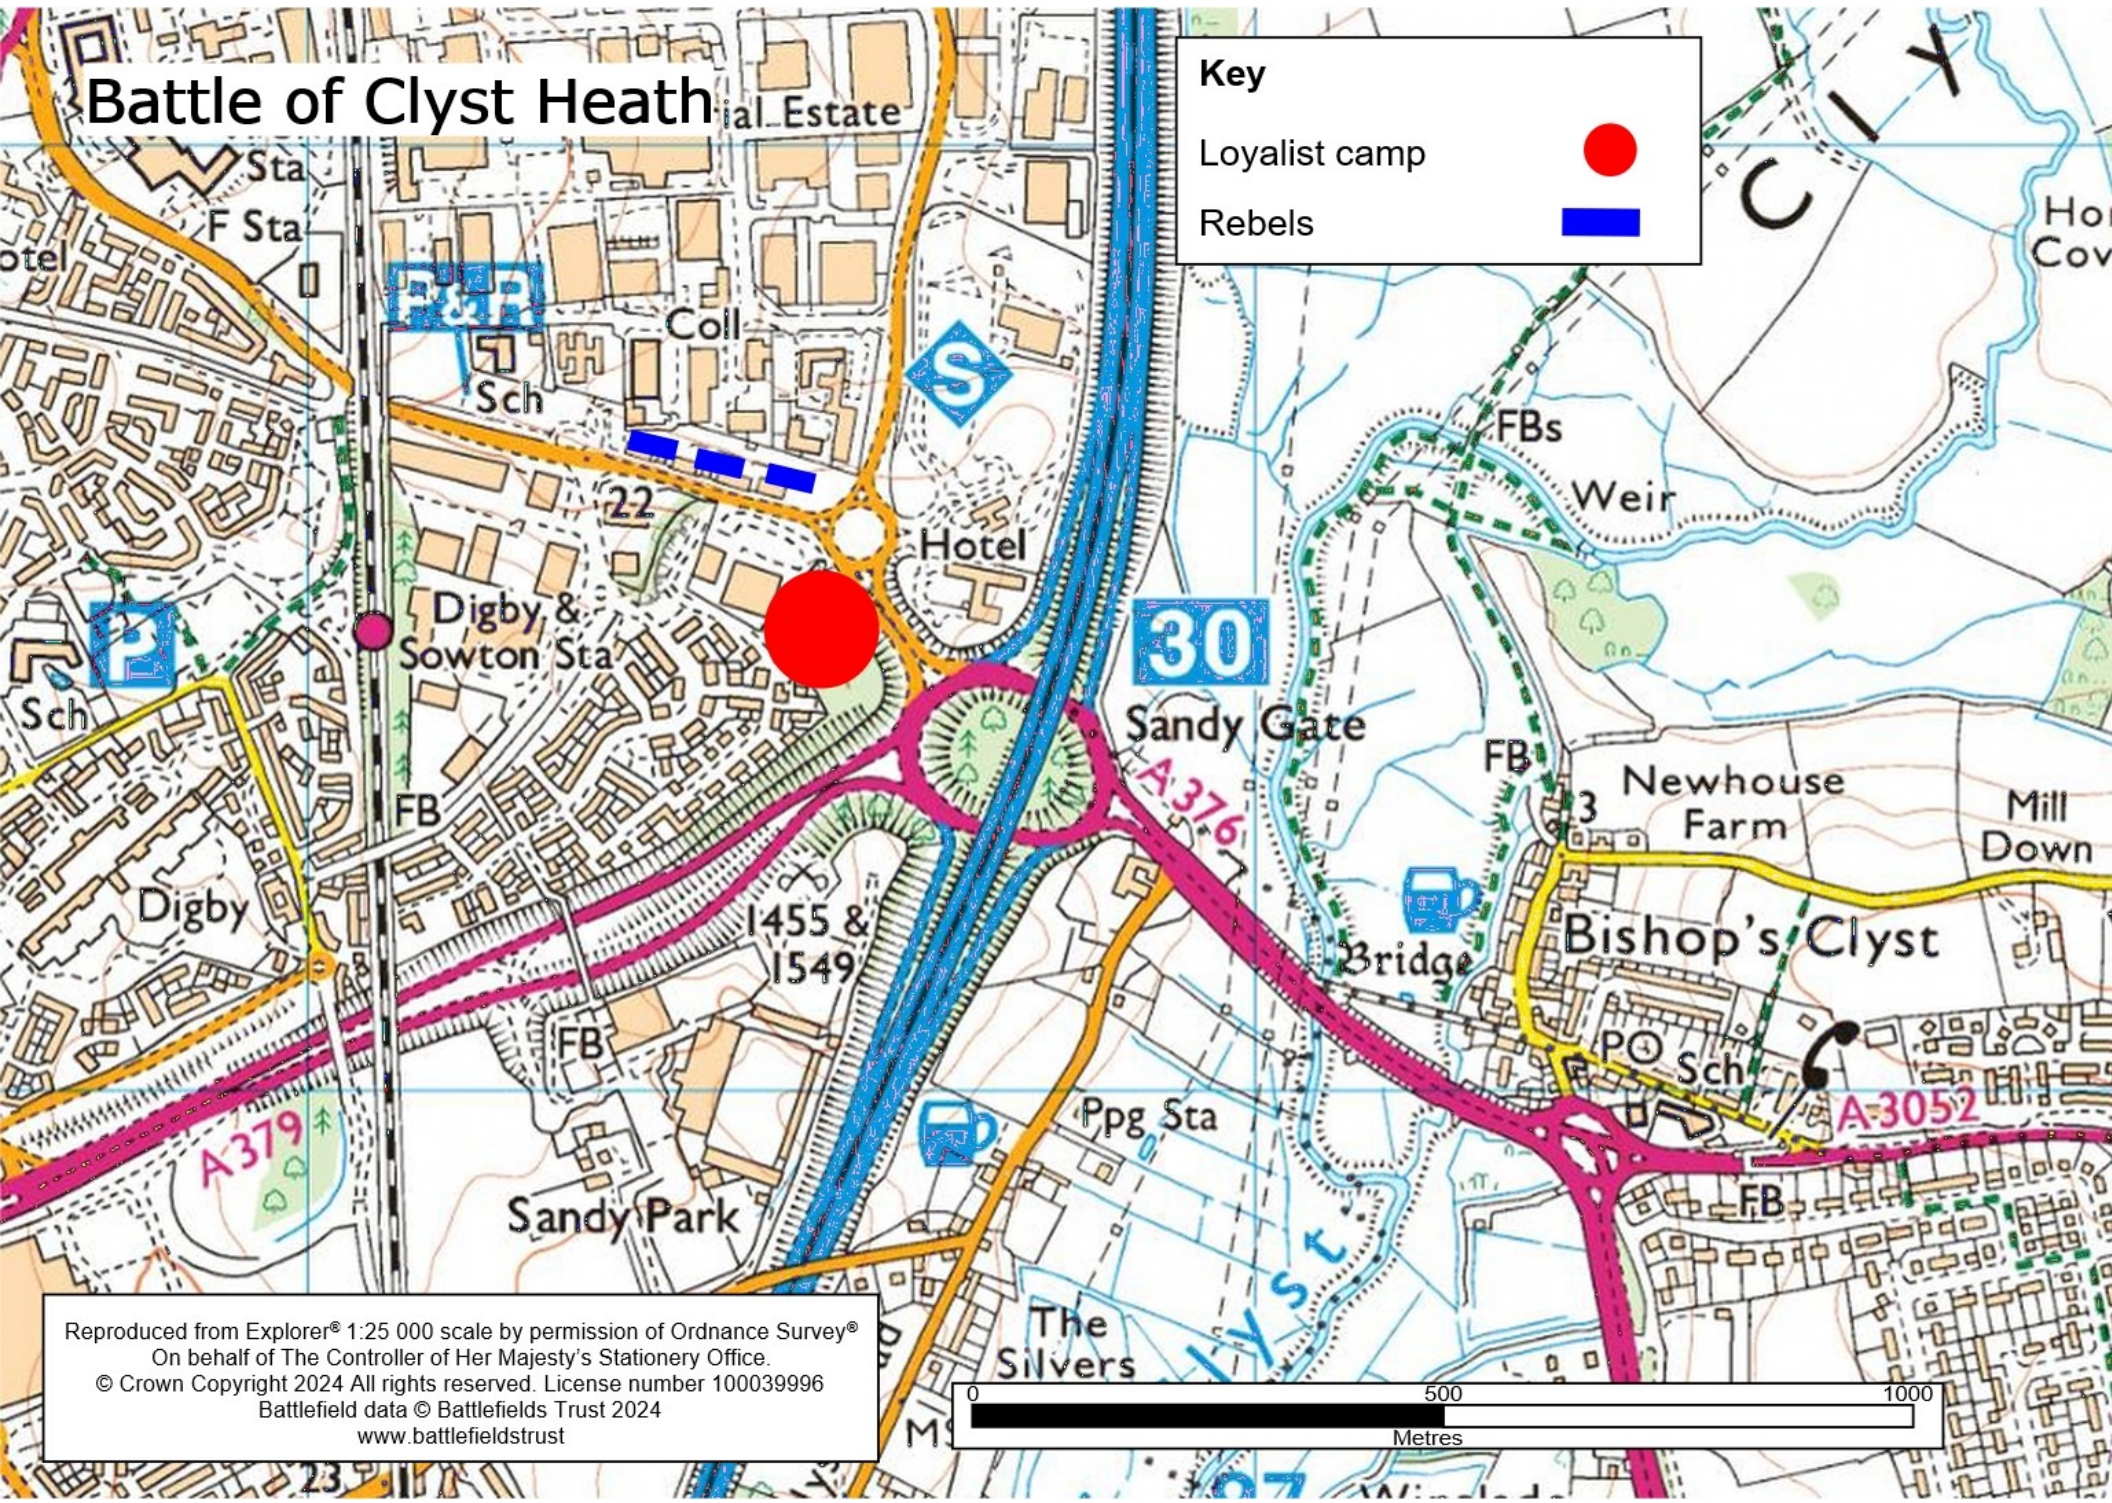

# Battle of Clyst Heath

**Key**  
Loyalist camp ● (red dot)  
Rebels ■ (blue dashed line)

Reproduced from Explorer® 1:25 000 scale by permission of Ordnance Survey®  
On behalf of The Controller of Her Majesty's Stationery Office.  
© Crown Copyright 2024 All rights reserved. License number 100039996  
Battlefield data © Battlefields Trust 2024  
[www.battlefieldstrust](http://www.battlefieldstrust)