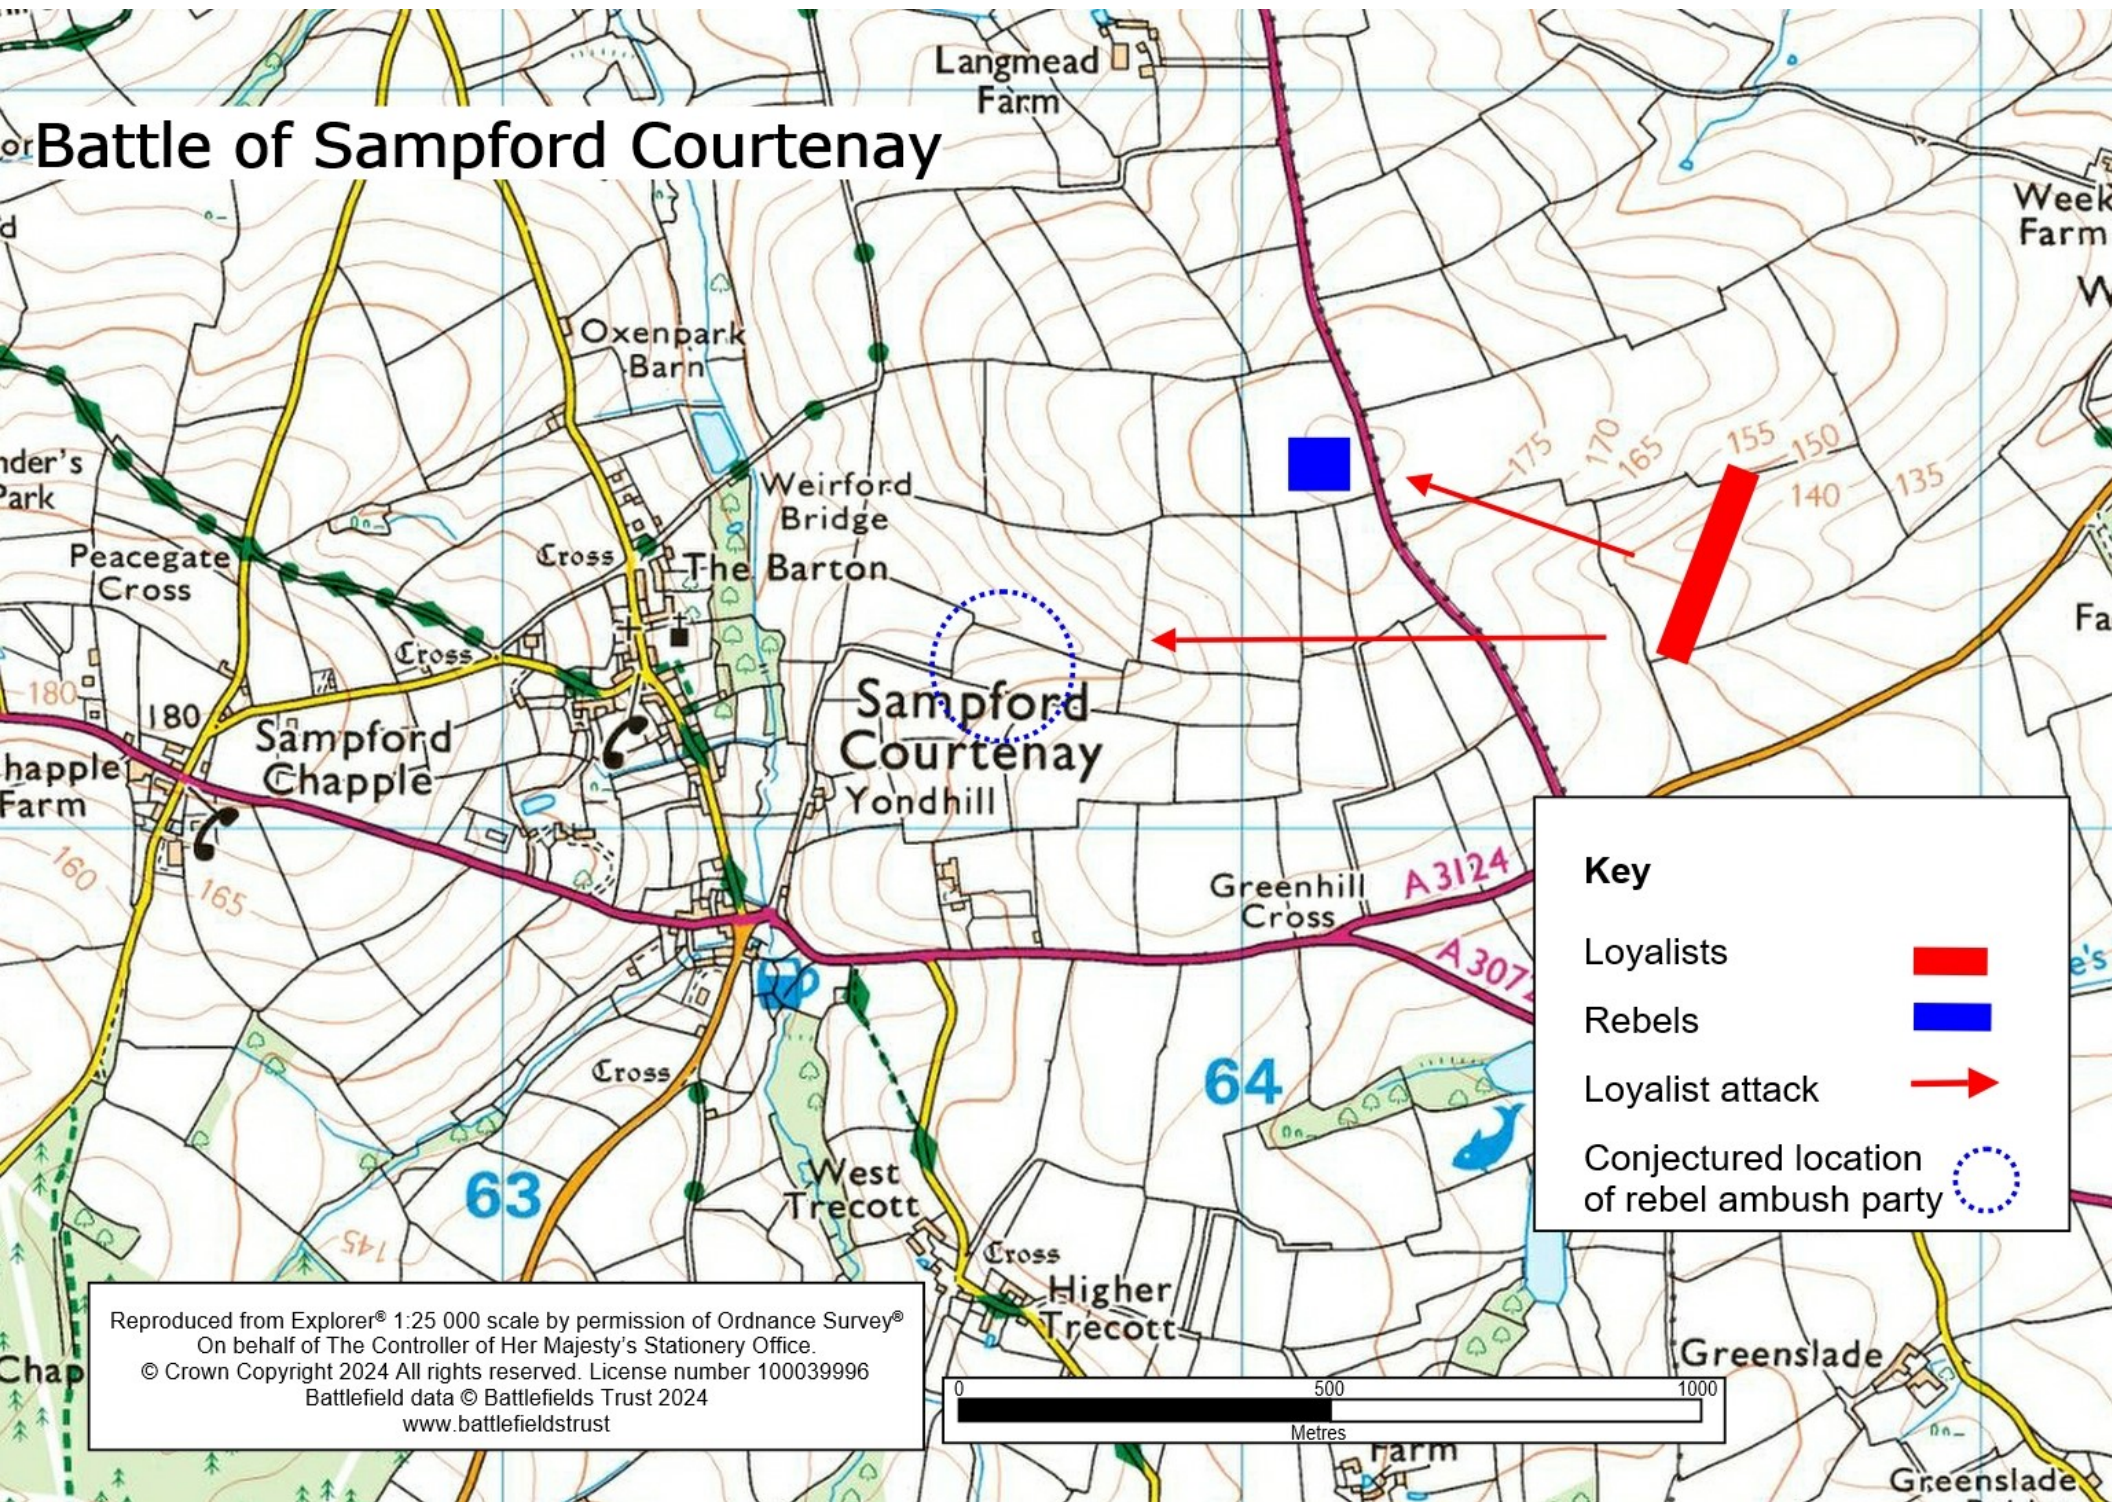

Battle of Sampford Courtenay

Key

- Loyalists 
- Rebels 
- Loyalist attack 
- Conjectured location of rebel ambush party 

Reproduced from Explorer® 1:25 000 scale by permission of Ordnance Survey®
On behalf of The Controller of Her Majesty's Stationery Office.
© Crown Copyright 2024 All rights reserved. License number 100039996
Battlefield data © Battlefields Trust 2024
www.battlefieldstrust