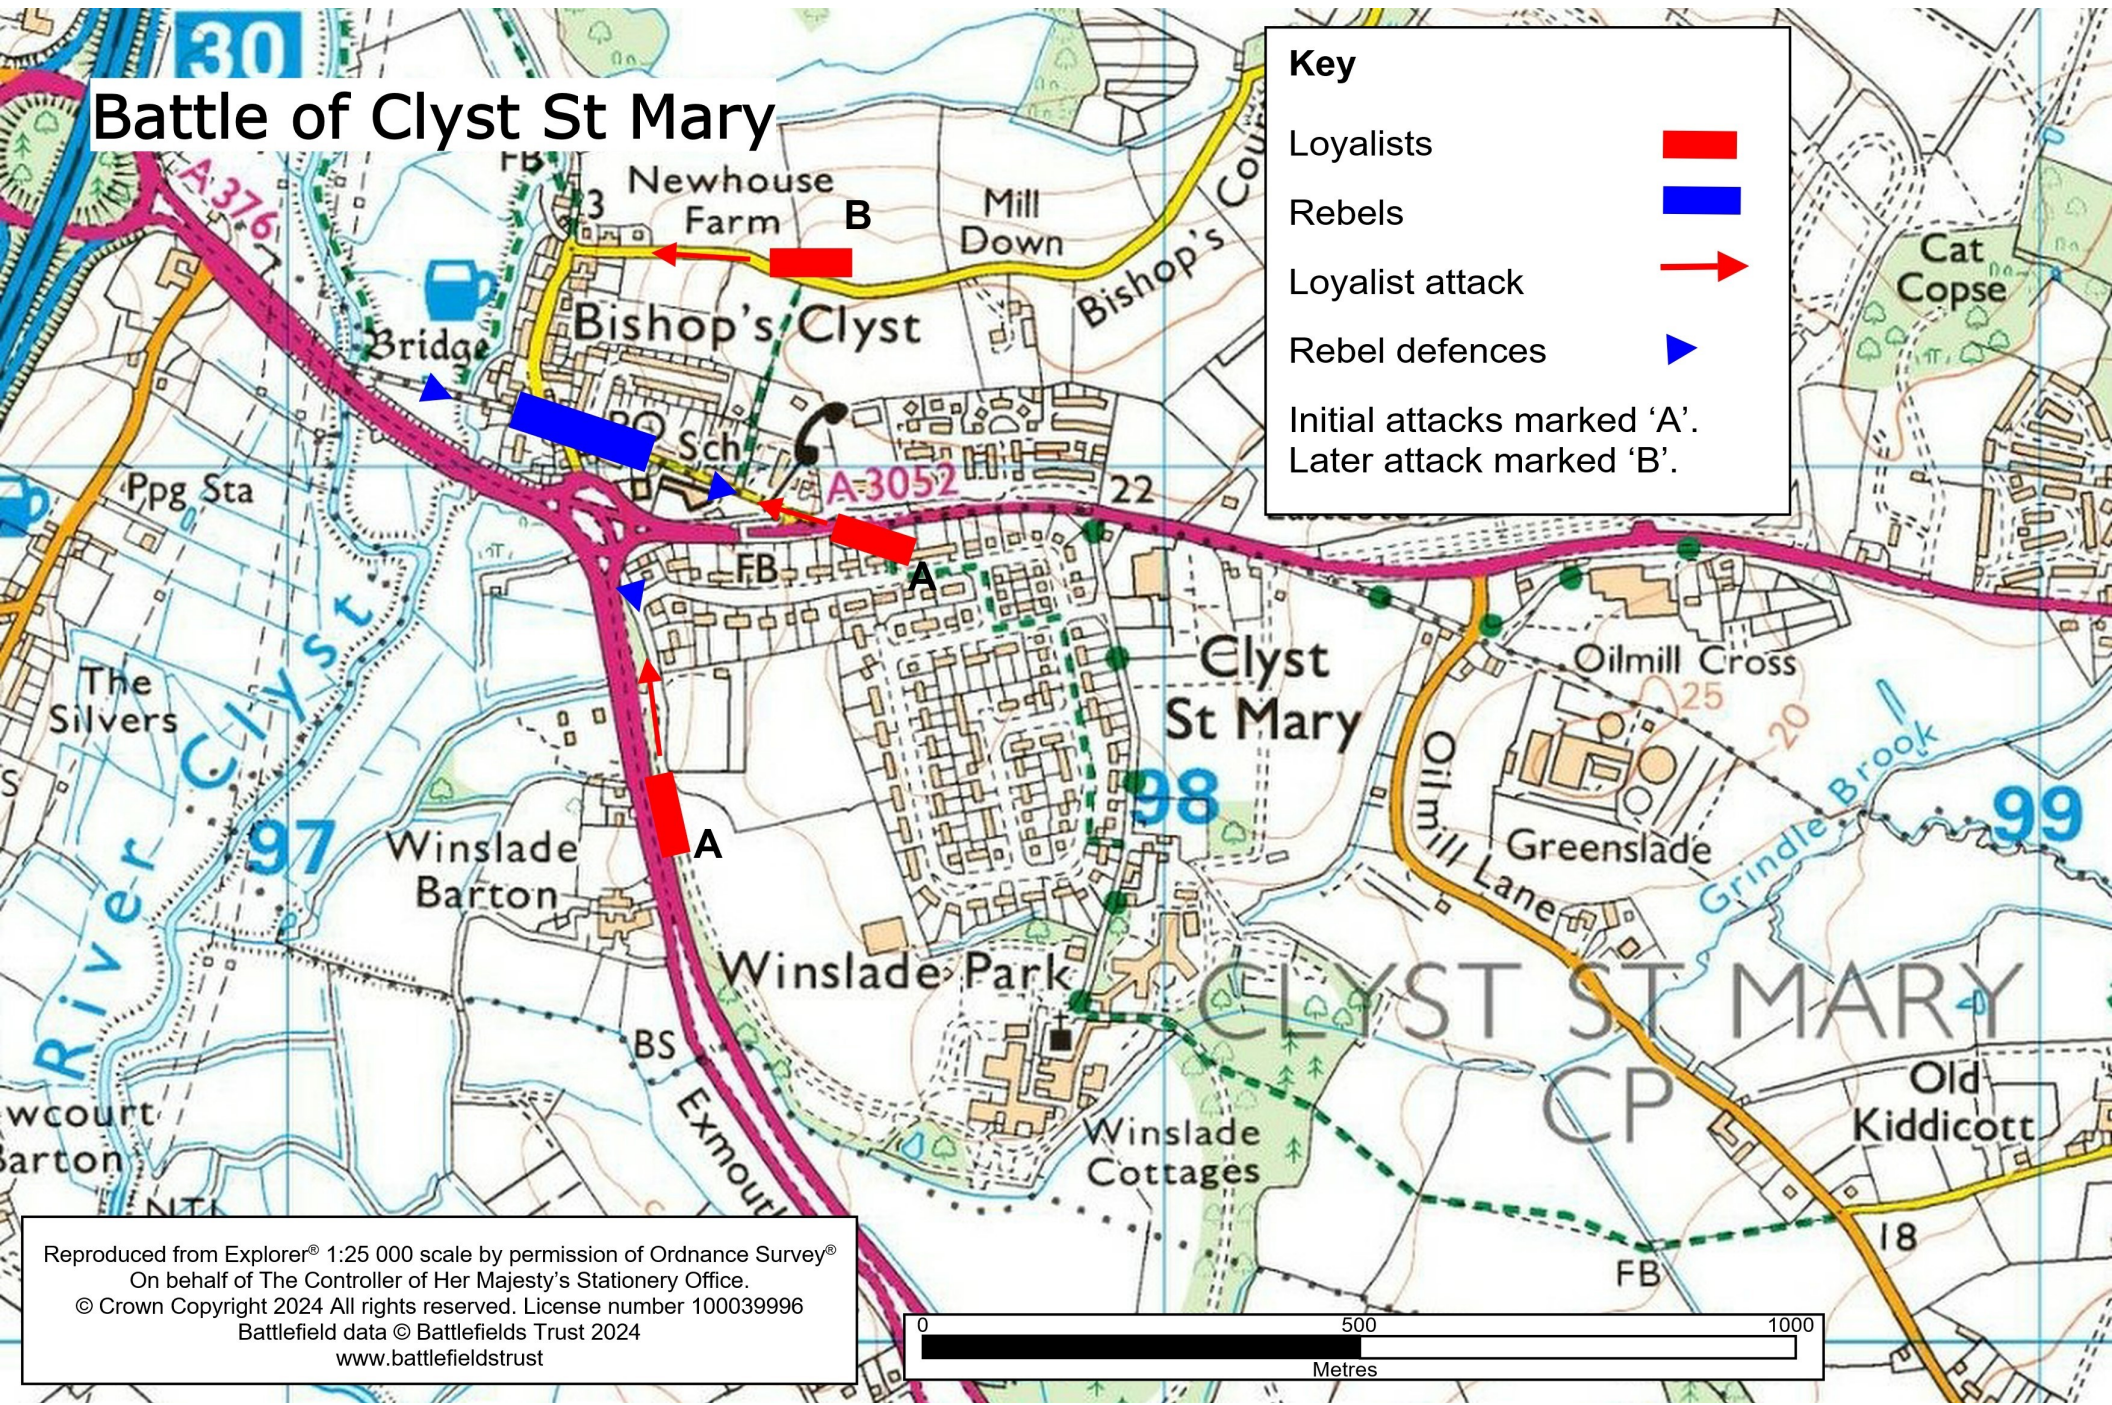

Battle of Clyst St Mary

Key

- Loyalists 
- Rebels 
- Loyalist attack 
- Rebel defences 
- Initial attacks marked 'A'.
- Later attack marked 'B'.

Reproduced from Explorer® 1:25 000 scale by permission of Ordnance Survey®
On behalf of The Controller of Her Majesty's Stationery Office.
© Crown Copyright 2024 All rights reserved. License number 100039996
Battlefield data © Battlefields Trust 2024
www.battlefieldstrust