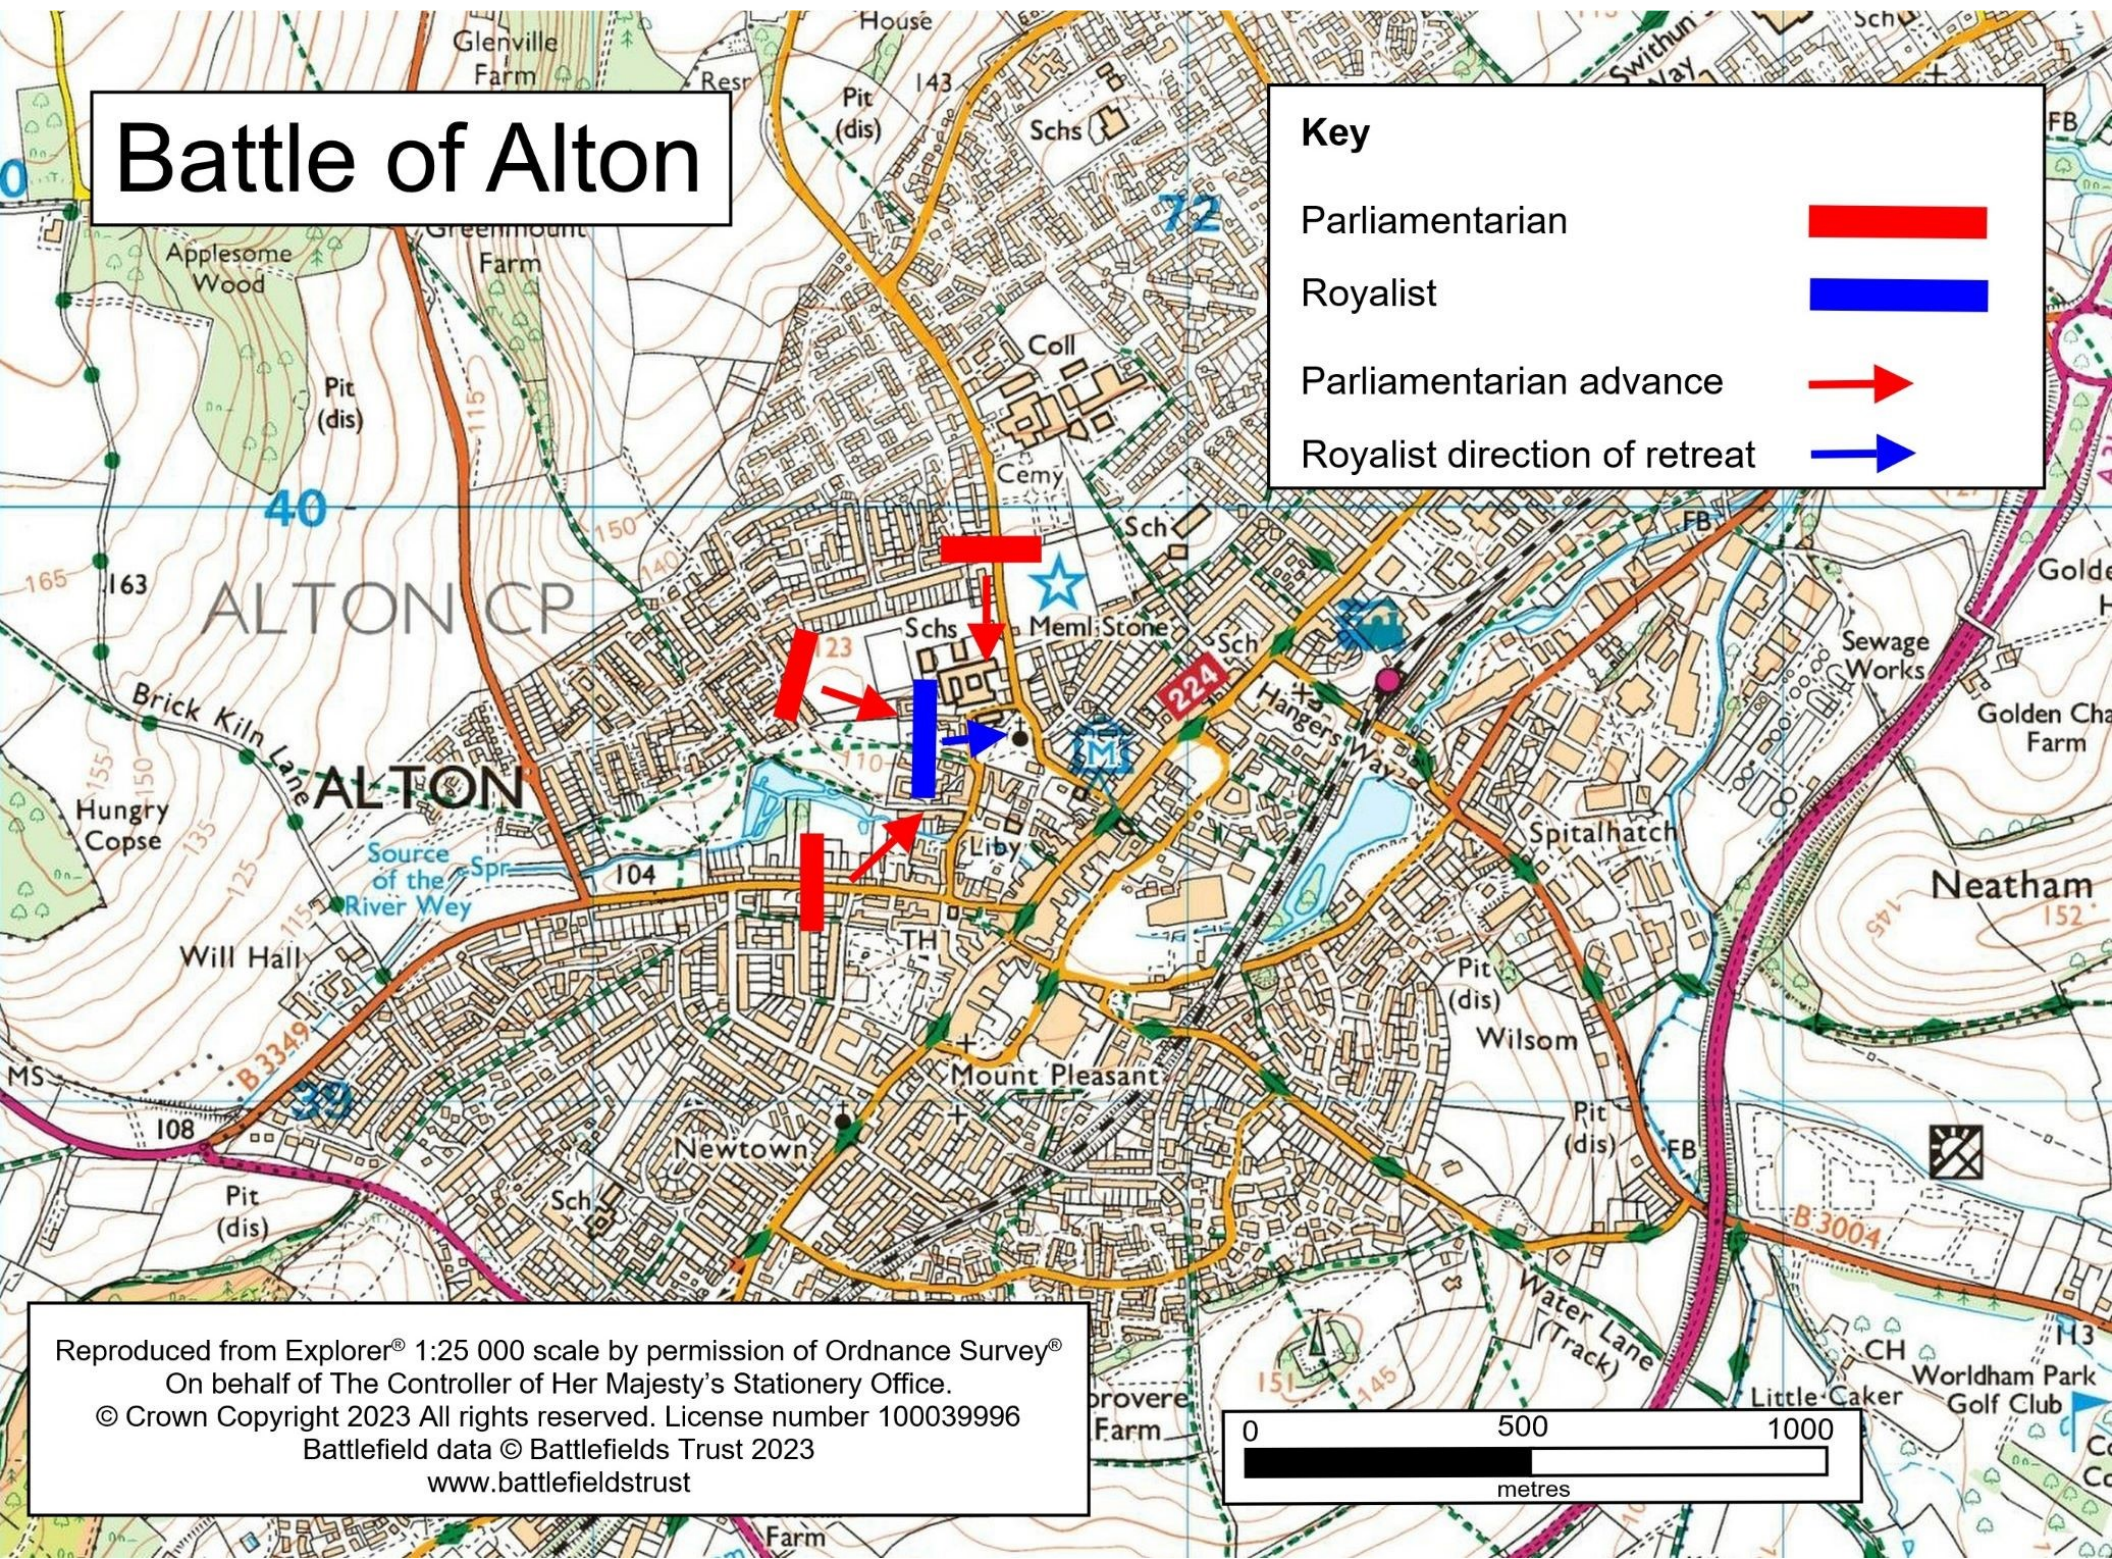

Battle of Alton

Key

- Parliamentarian 
- Royalist 
- Parliamentarian advance 
- Royalist direction of retreat 

Reproduced from Explorer® 1:25 000 scale by permission of Ordnance Survey®
On behalf of The Controller of Her Majesty's Stationery Office.
© Crown Copyright 2023 All rights reserved. License number 100039996
Battlefield data © Battlefields Trust 2023
www.battlefieldstrust