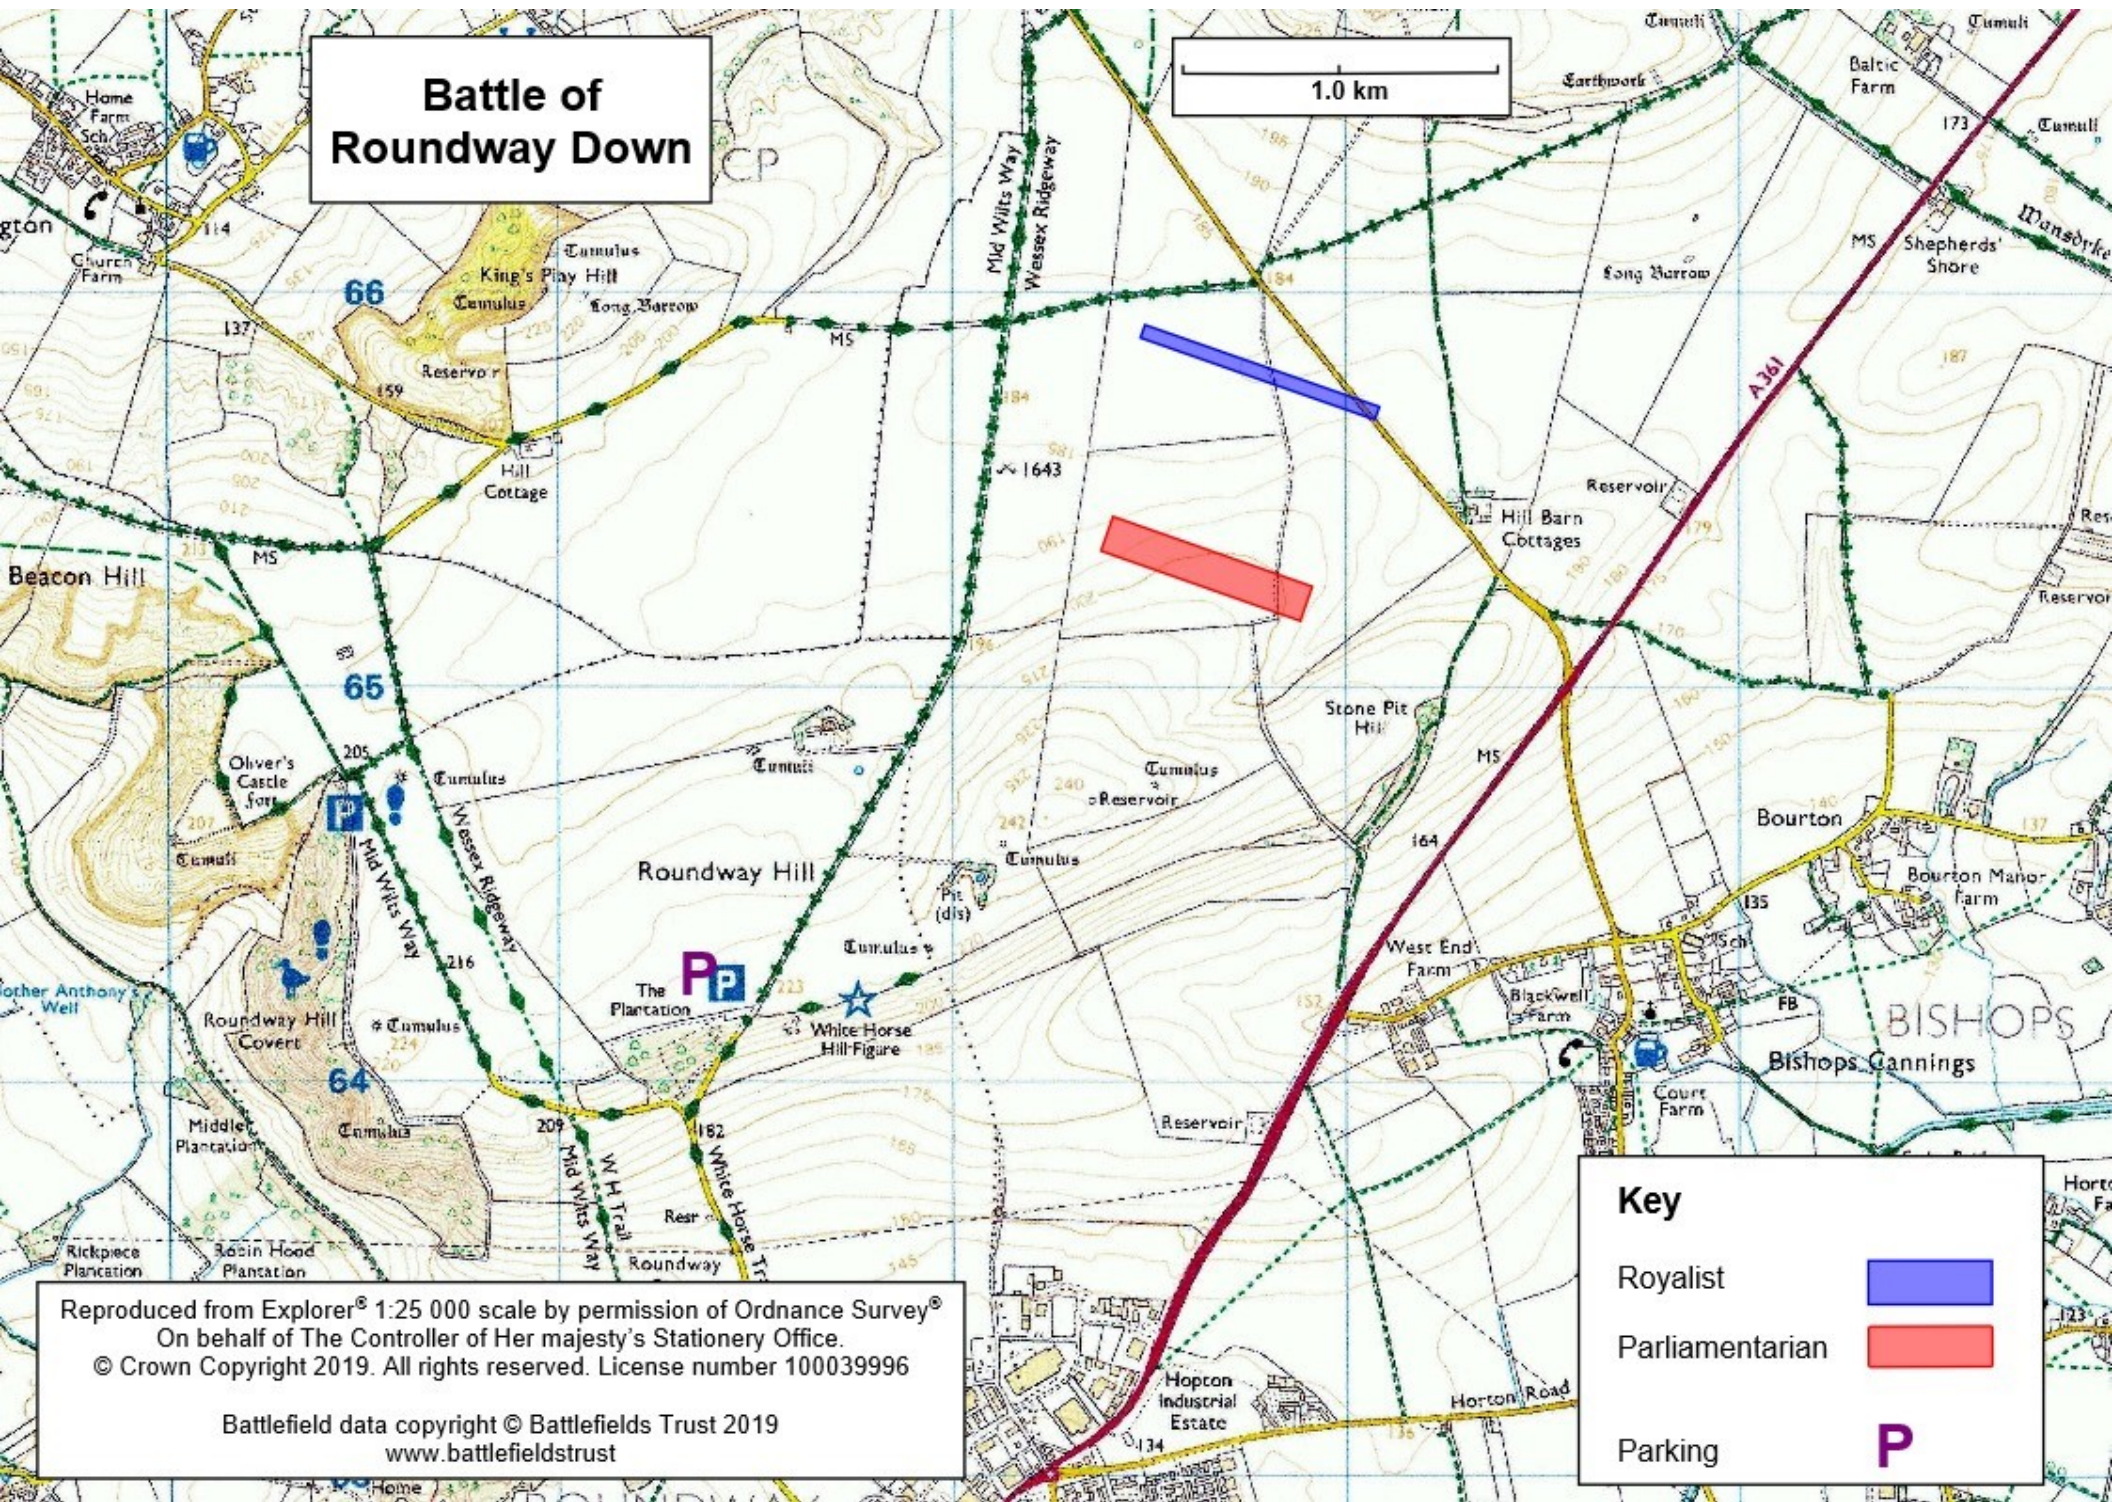

Battle of Roundway Down

1.0 km

Key

- Royalist 
- Parliamentarian 
- Parking 

Reproduced from Explorer® 1:25 000 scale by permission of Ordnance Survey®
On behalf of The Controller of Her Majesty's Stationery Office.
© Crown Copyright 2019. All rights reserved. License number 100039996
Battlefield data copyright © Battlefields Trust 2019
www.battlefieldstrust