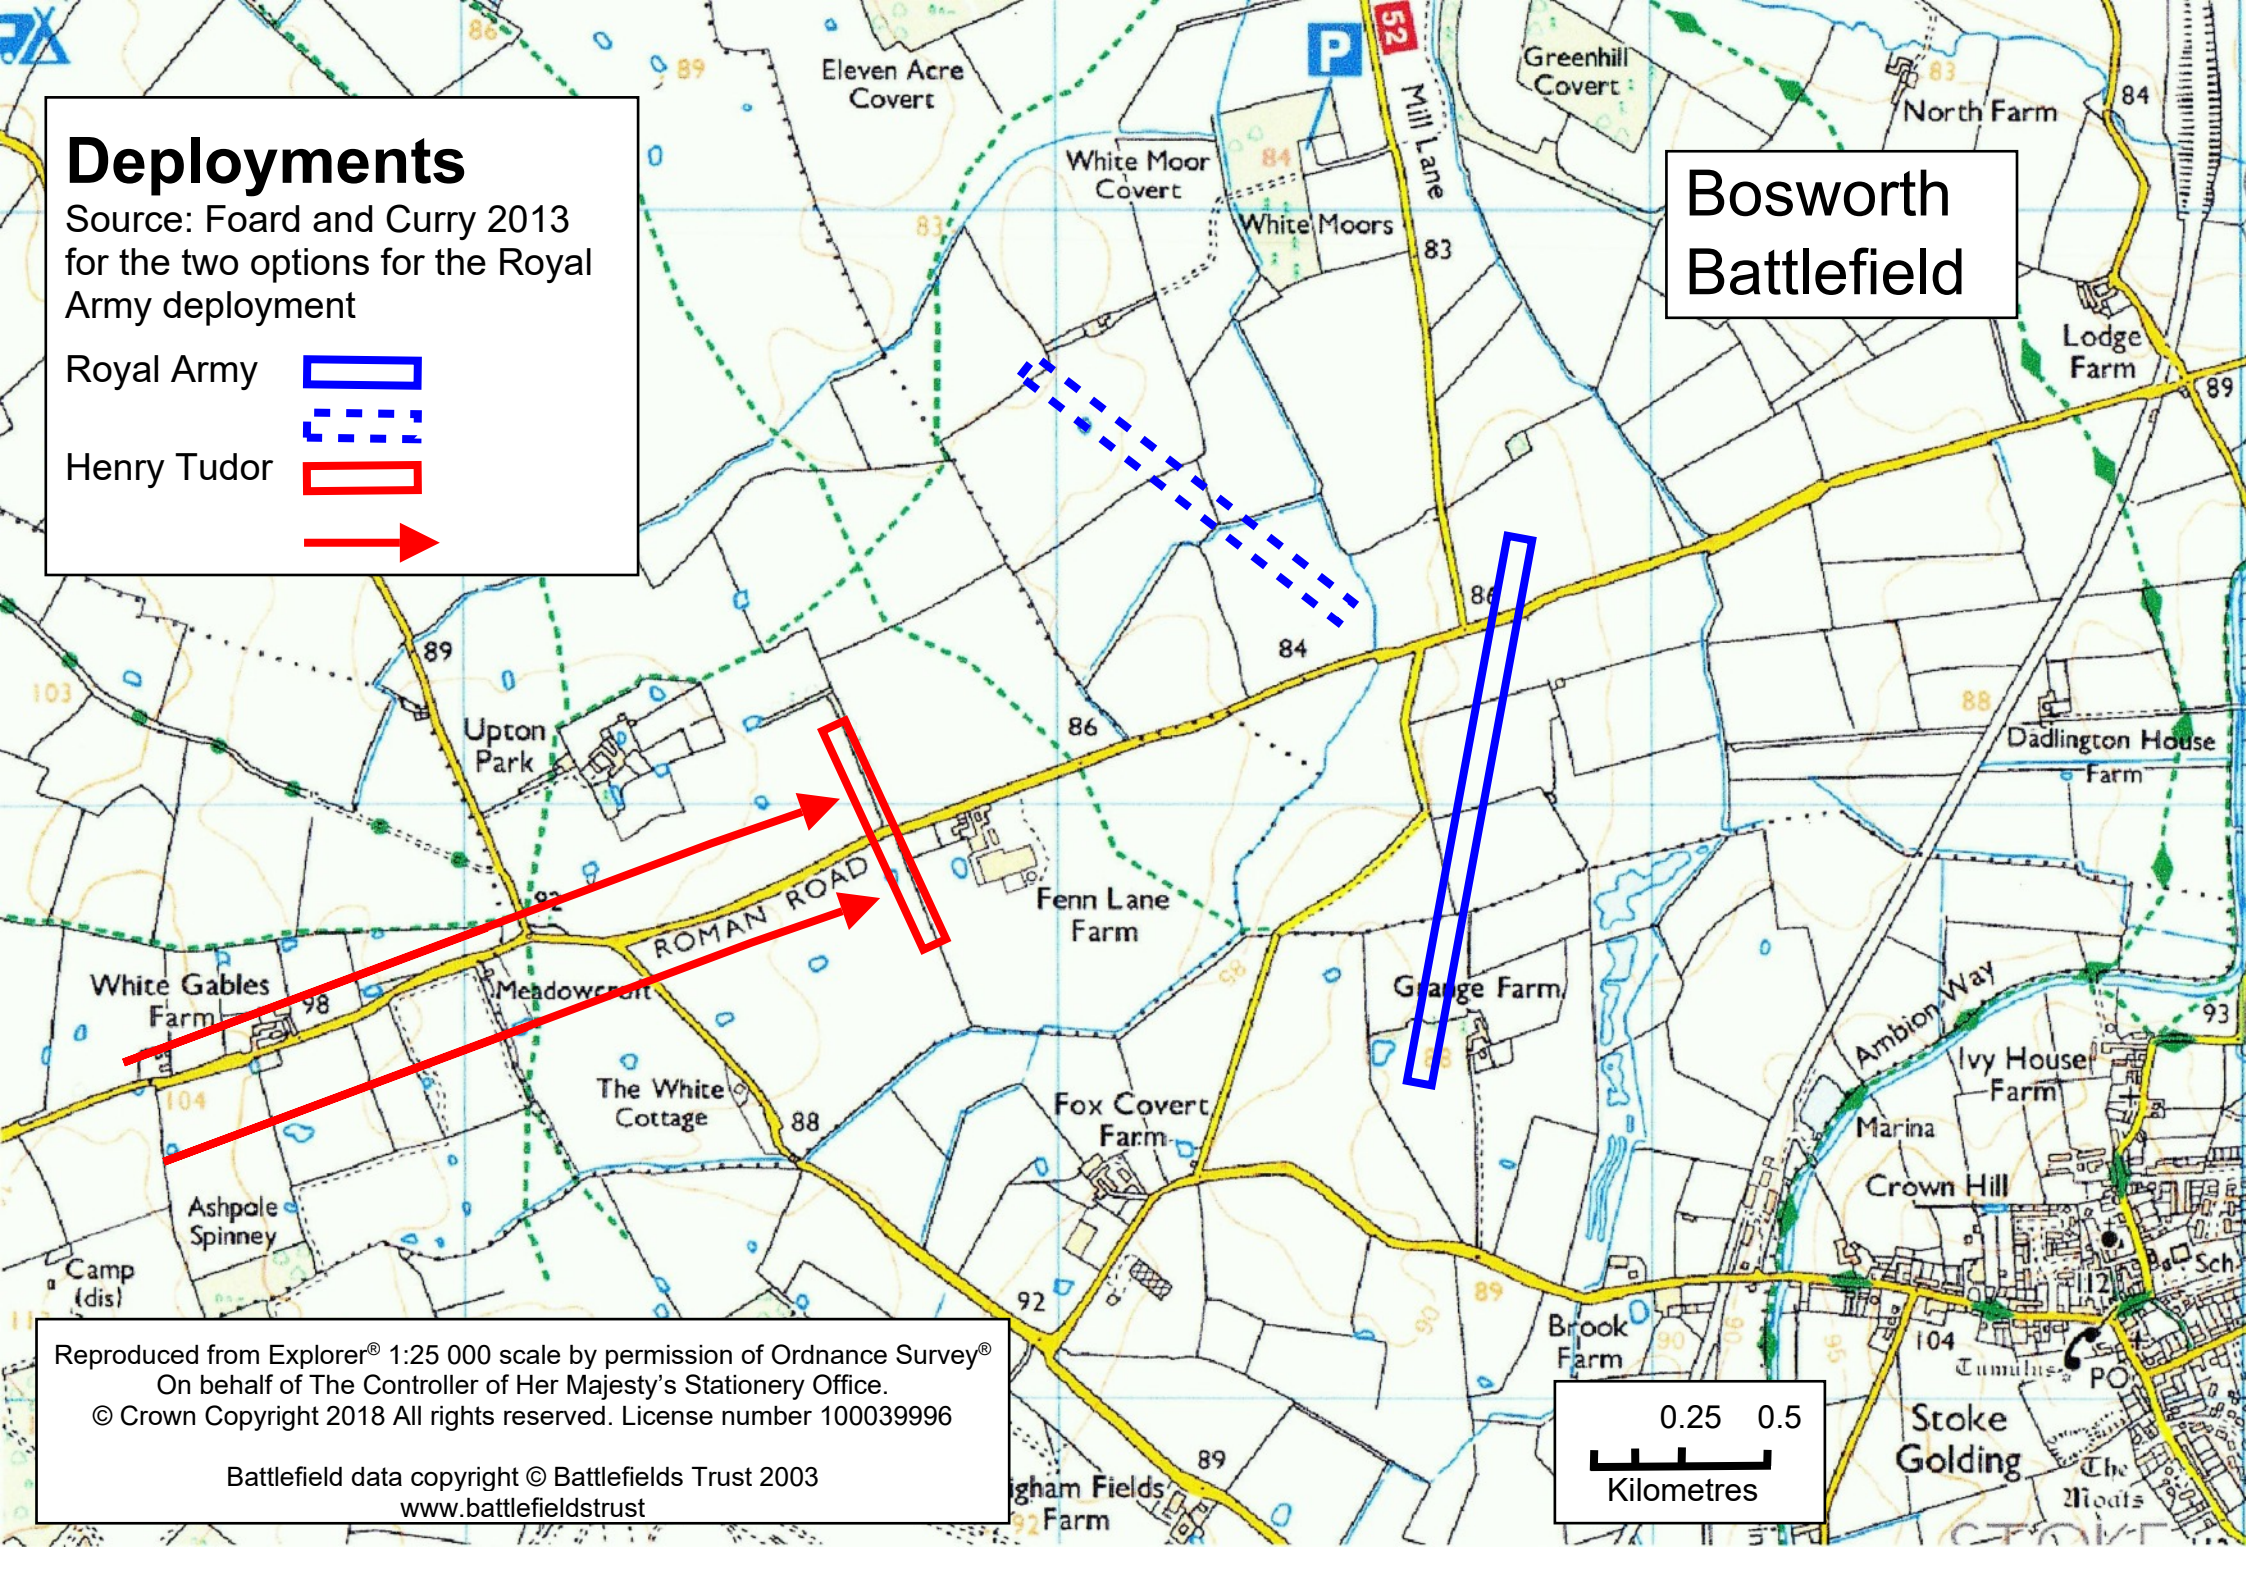

# Deployments

Source: Foard and Curry 2013  
for the two options for the Royal  
Army deployment

- Royal Army 
- Henry Tudor 
- 

## Bosworth Battlefield

Reproduced from Explorer® 1:25 000 scale by permission of Ordnance Survey®  
On behalf of The Controller of Her Majesty's Stationery Office.  
© Crown Copyright 2018 All rights reserved. License number 100039996  
Battlefield data copyright © Battlefields Trust 2003  
[www.battlefieldstrust](http://www.battlefieldstrust)