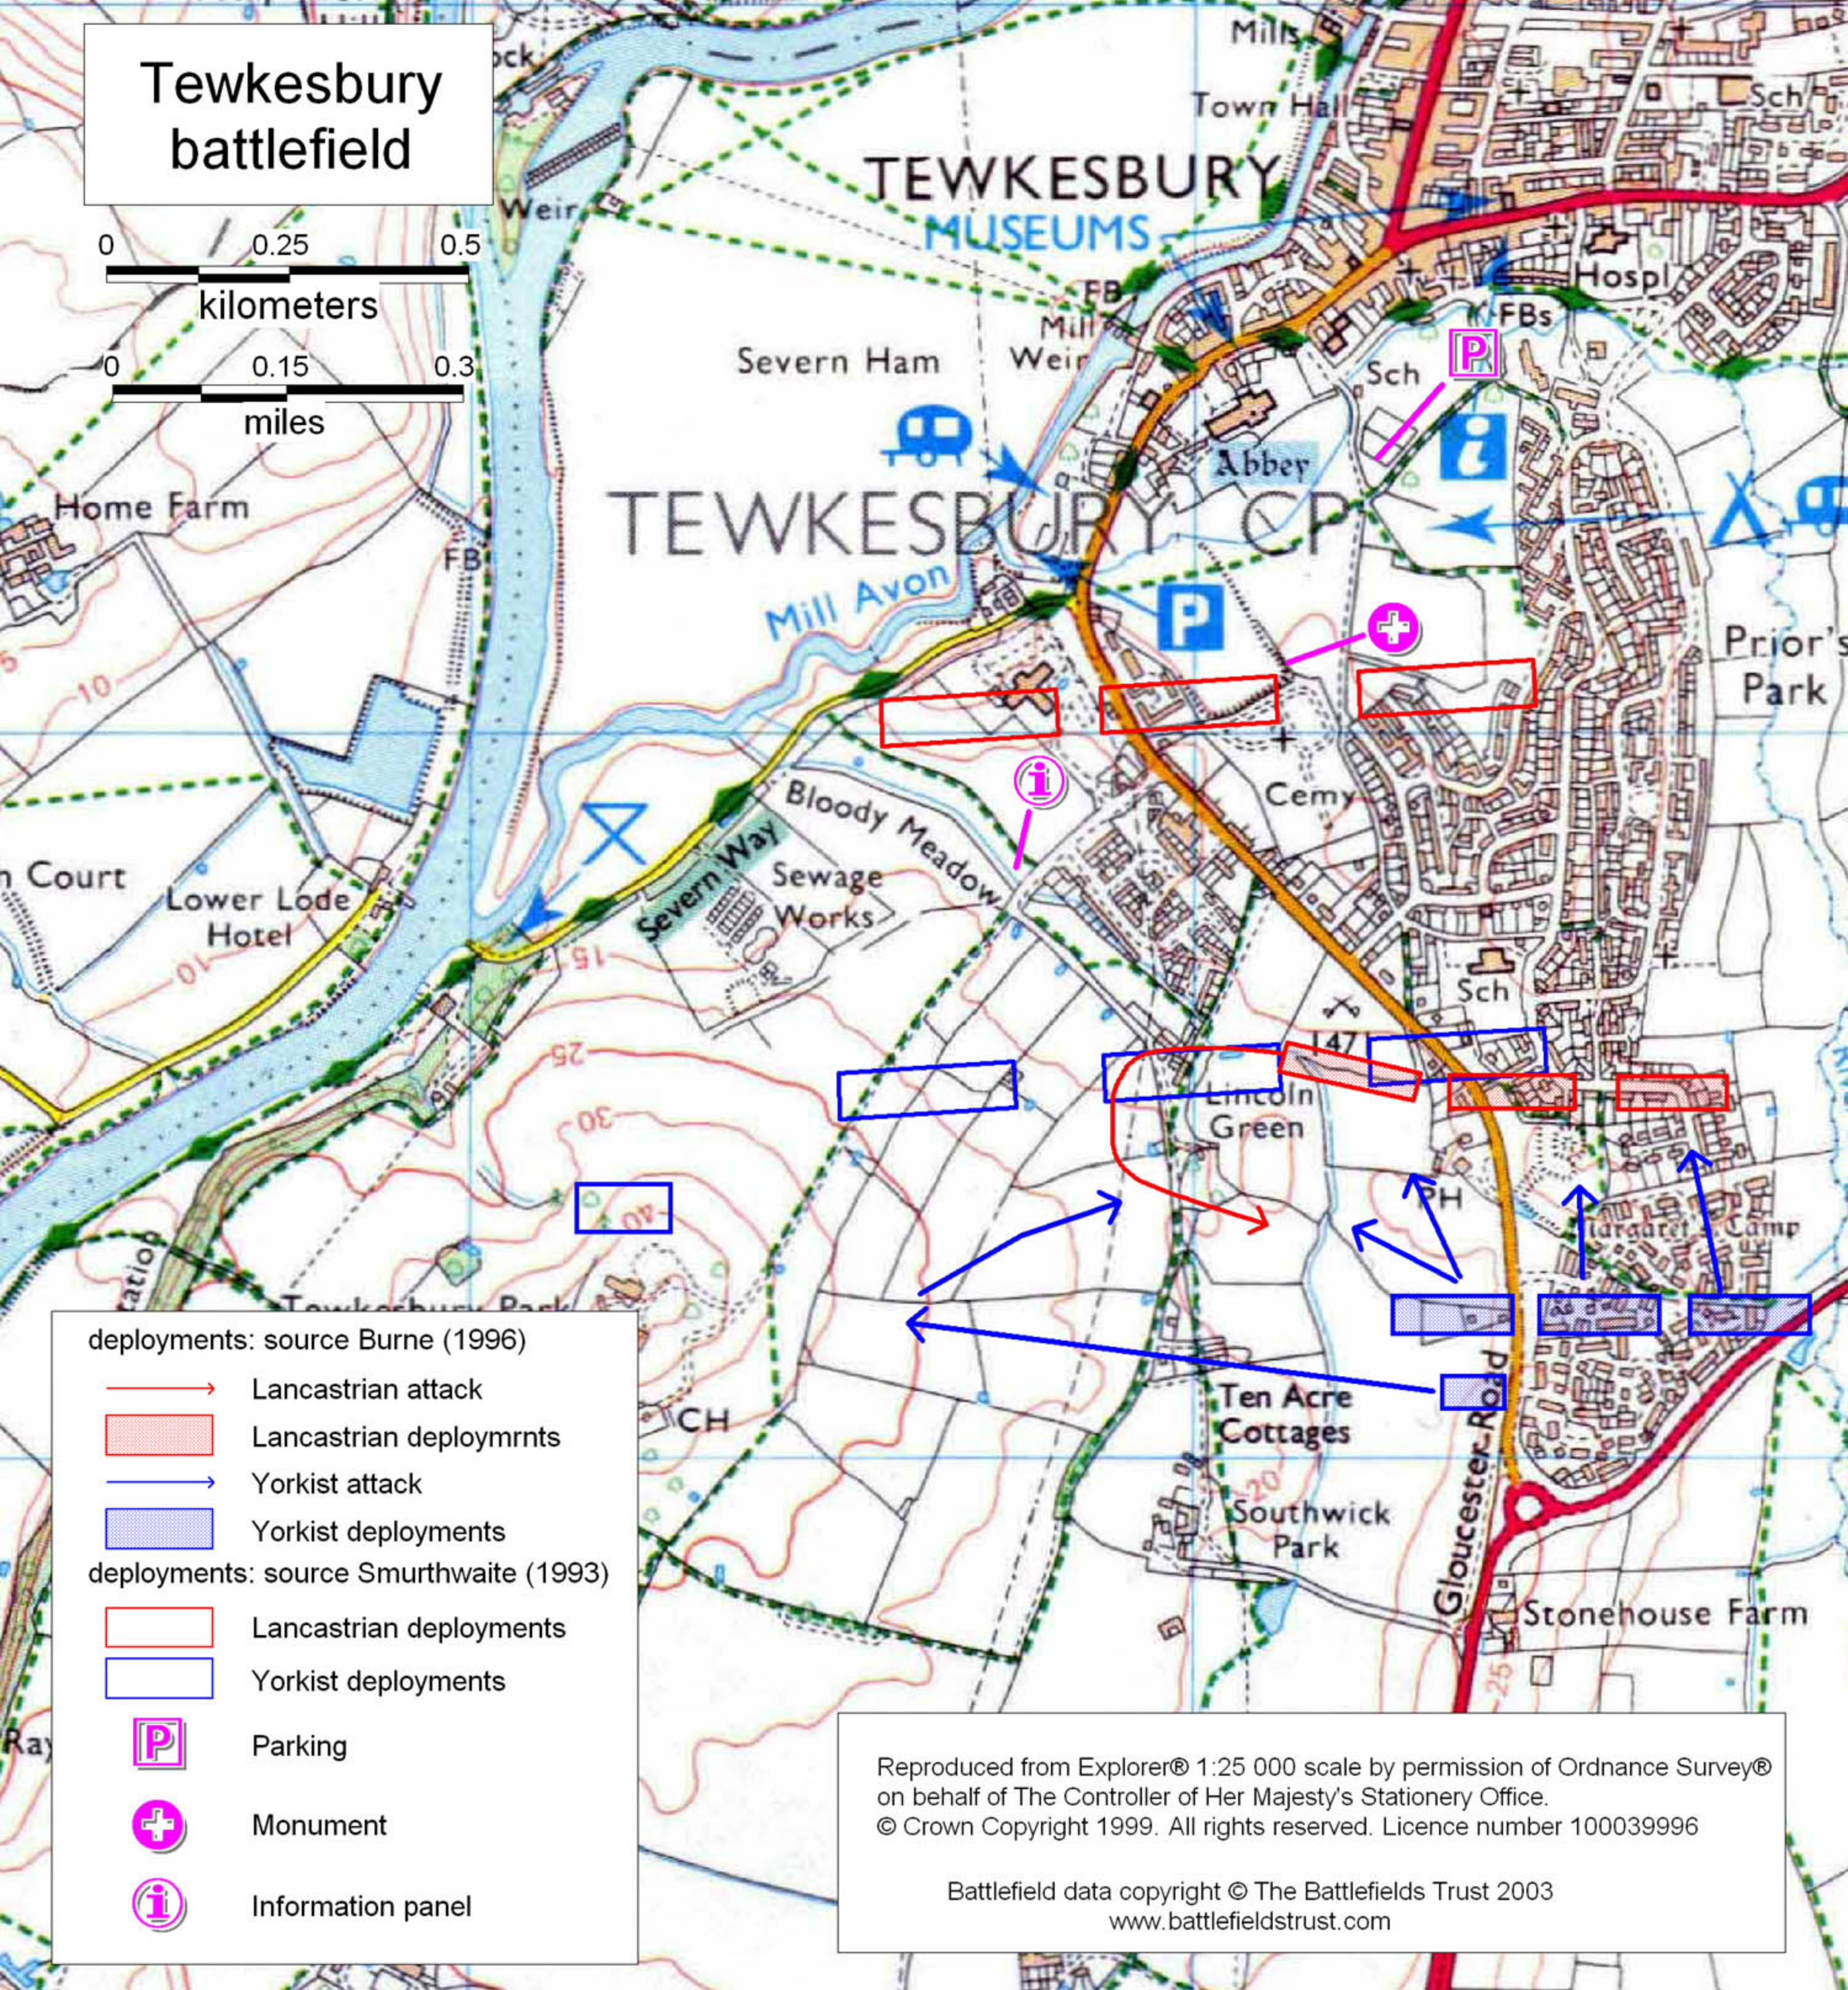

# Tewkesbury battlefield

0 0.25 0.5

kilometers

0 0.15 0.3

miles

deployments: source Burne (1996)

-  Lancastrian attack
-  Lancastrian deployments
-  Yorkist attack
-  Yorkist deployments

deployments: source Smurthwaite (1993)

-  Lancastrian deployments
-  Yorkist deployments

Parking

Monument

Information panel

Reproduced from Explorer® 1:25 000 scale by permission of Ordnance Survey® on behalf of The Controller of Her Majesty's Stationery Office.  
© Crown Copyright 1999. All rights reserved. Licence number 100039996