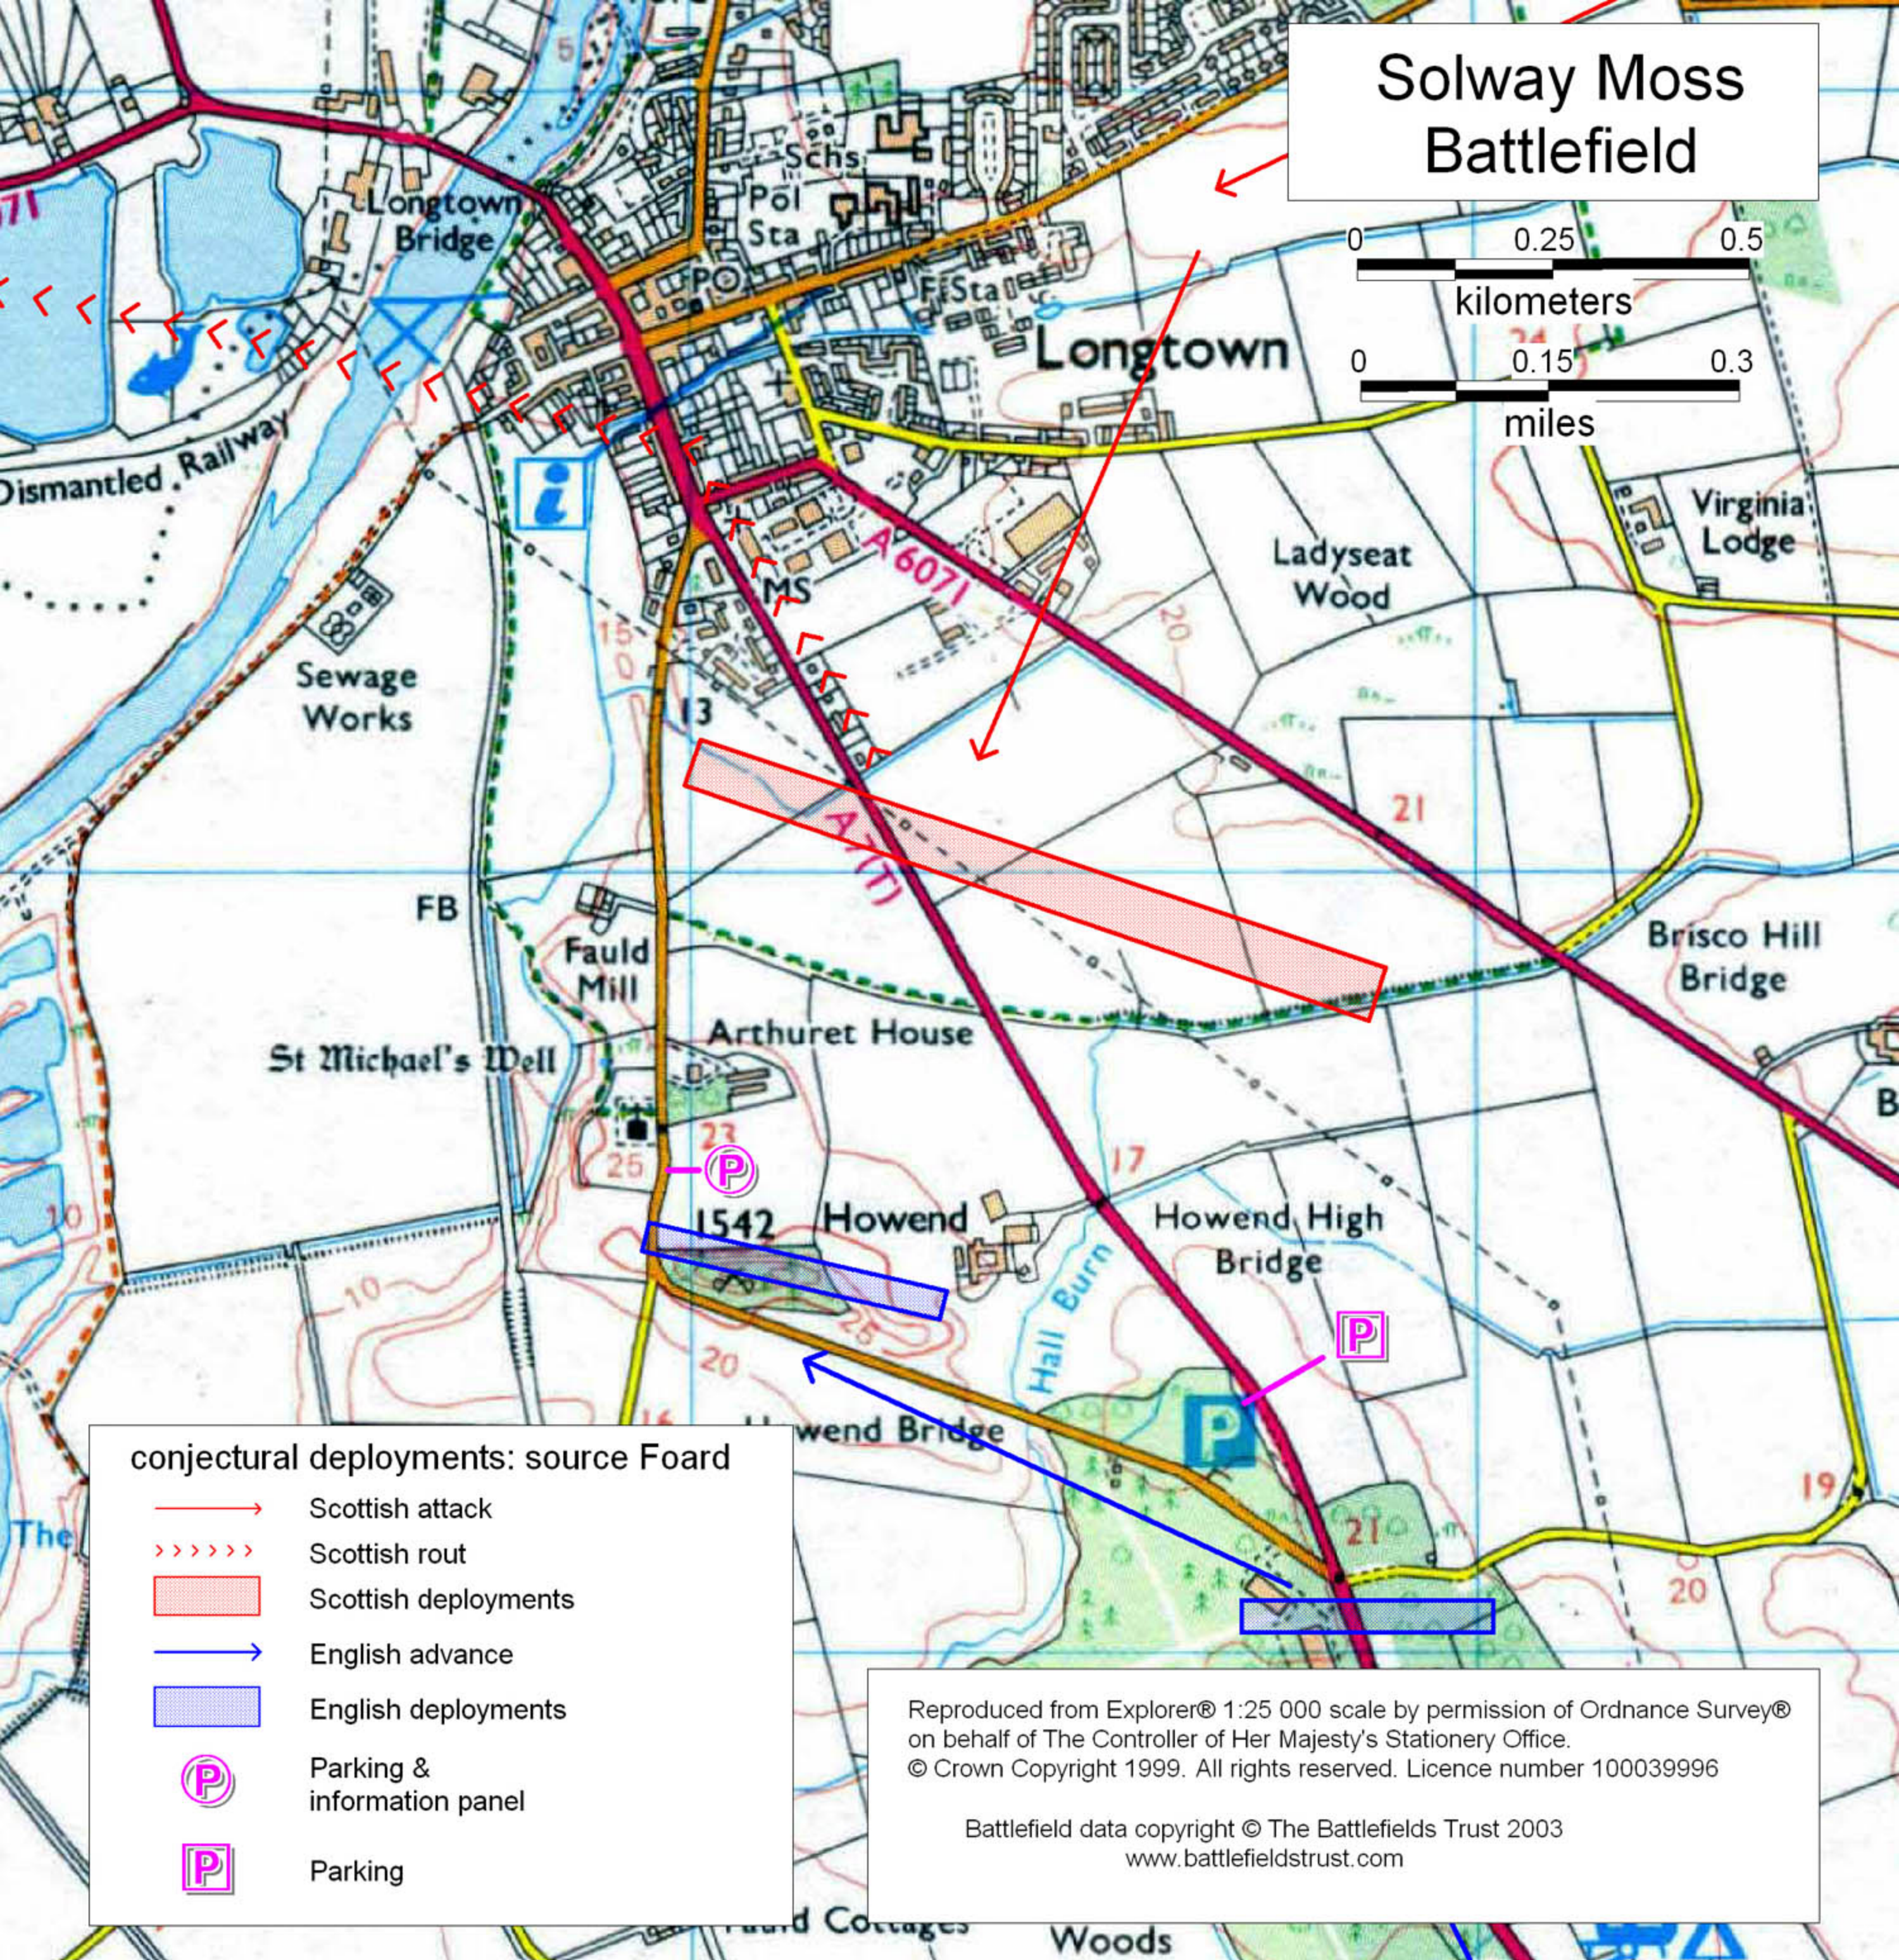

Solway Moss Battlefield

conjectural deployments: source Foard

-  Scottish attack
-  Scottish rout
-  Scottish deployments
-  English advance
-  English deployments
-  Parking & information panel
-  Parking

Reproduced from Explorer® 1:25 000 scale by permission of Ordnance Survey® on behalf of The Controller of Her Majesty's Stationery Office.
© Crown Copyright 1999. All rights reserved. Licence number 100039996