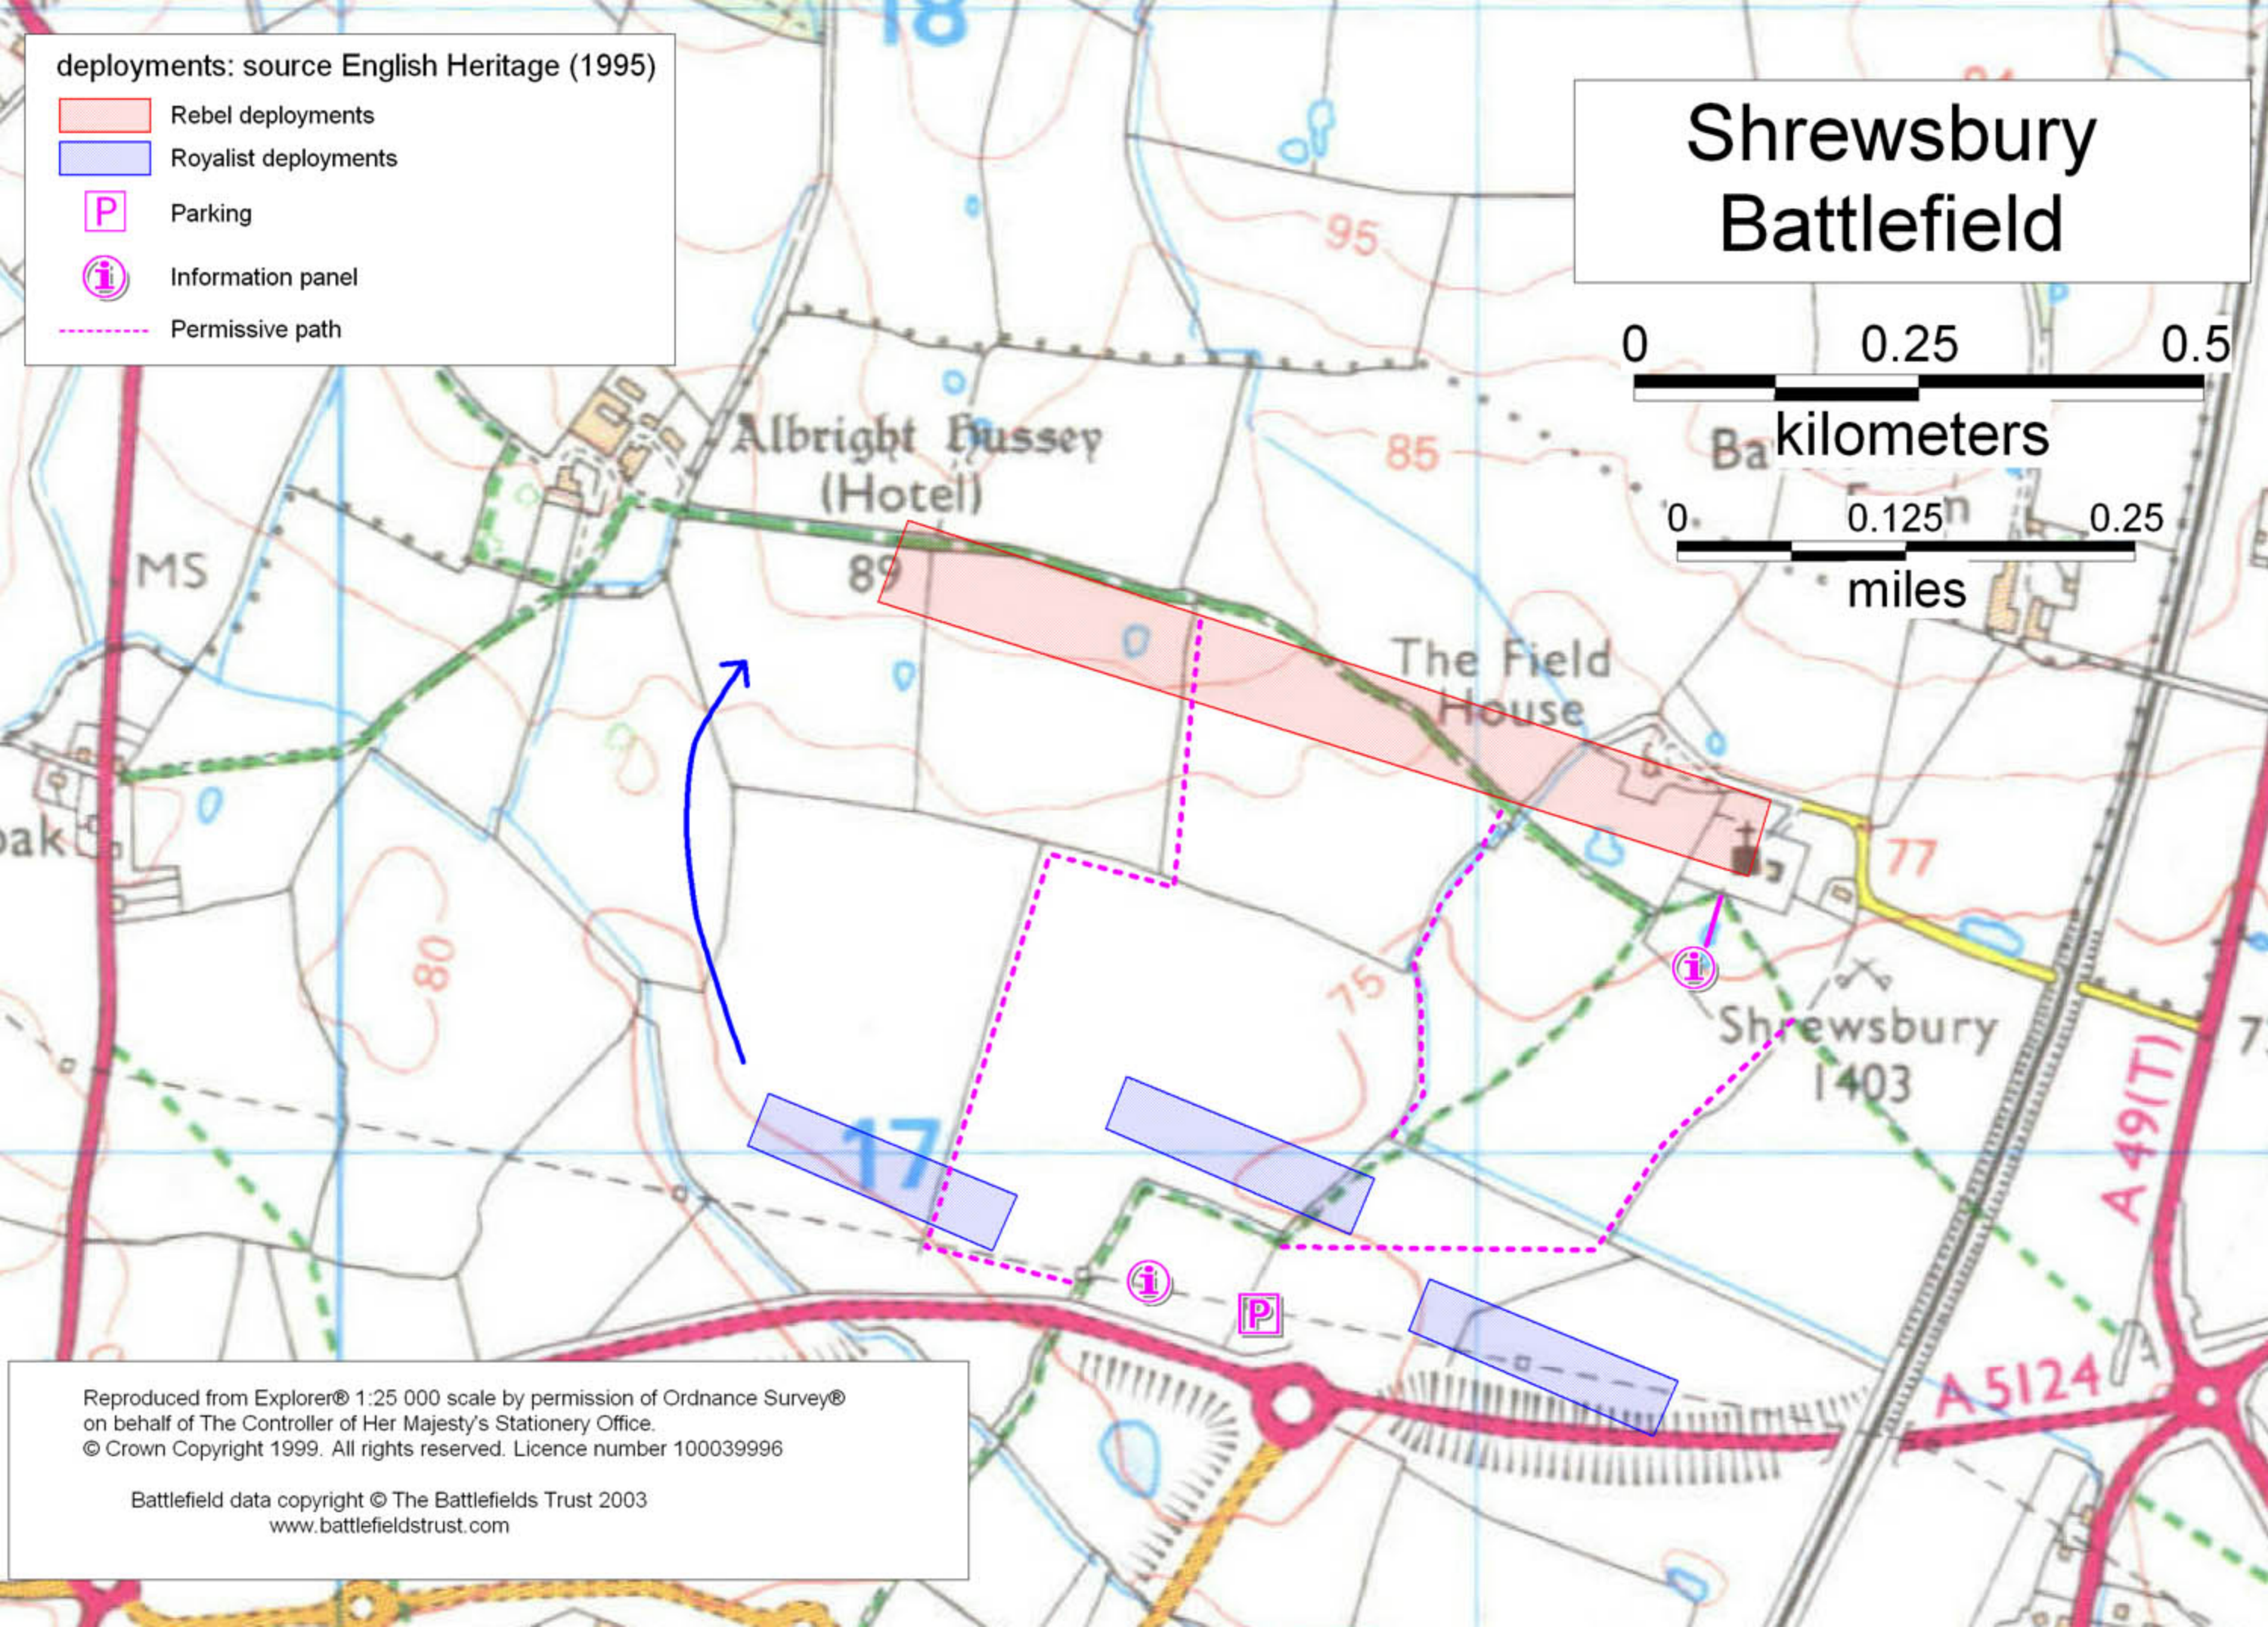

deployments: source English Heritage (1995)

-  Rebel deployments
-  Royalist deployments
-  Parking
-  Information panel
-  Permissive path

Shrewsbury Battlefield

0 0.25 0.5

kilometers

0 0.125 0.25

miles

Reproduced from Explorer® 1:25 000 scale by permission of Ordnance Survey®
on behalf of The Controller of Her Majesty's Stationery Office.
© Crown Copyright 1999. All rights reserved. Licence number 100039996