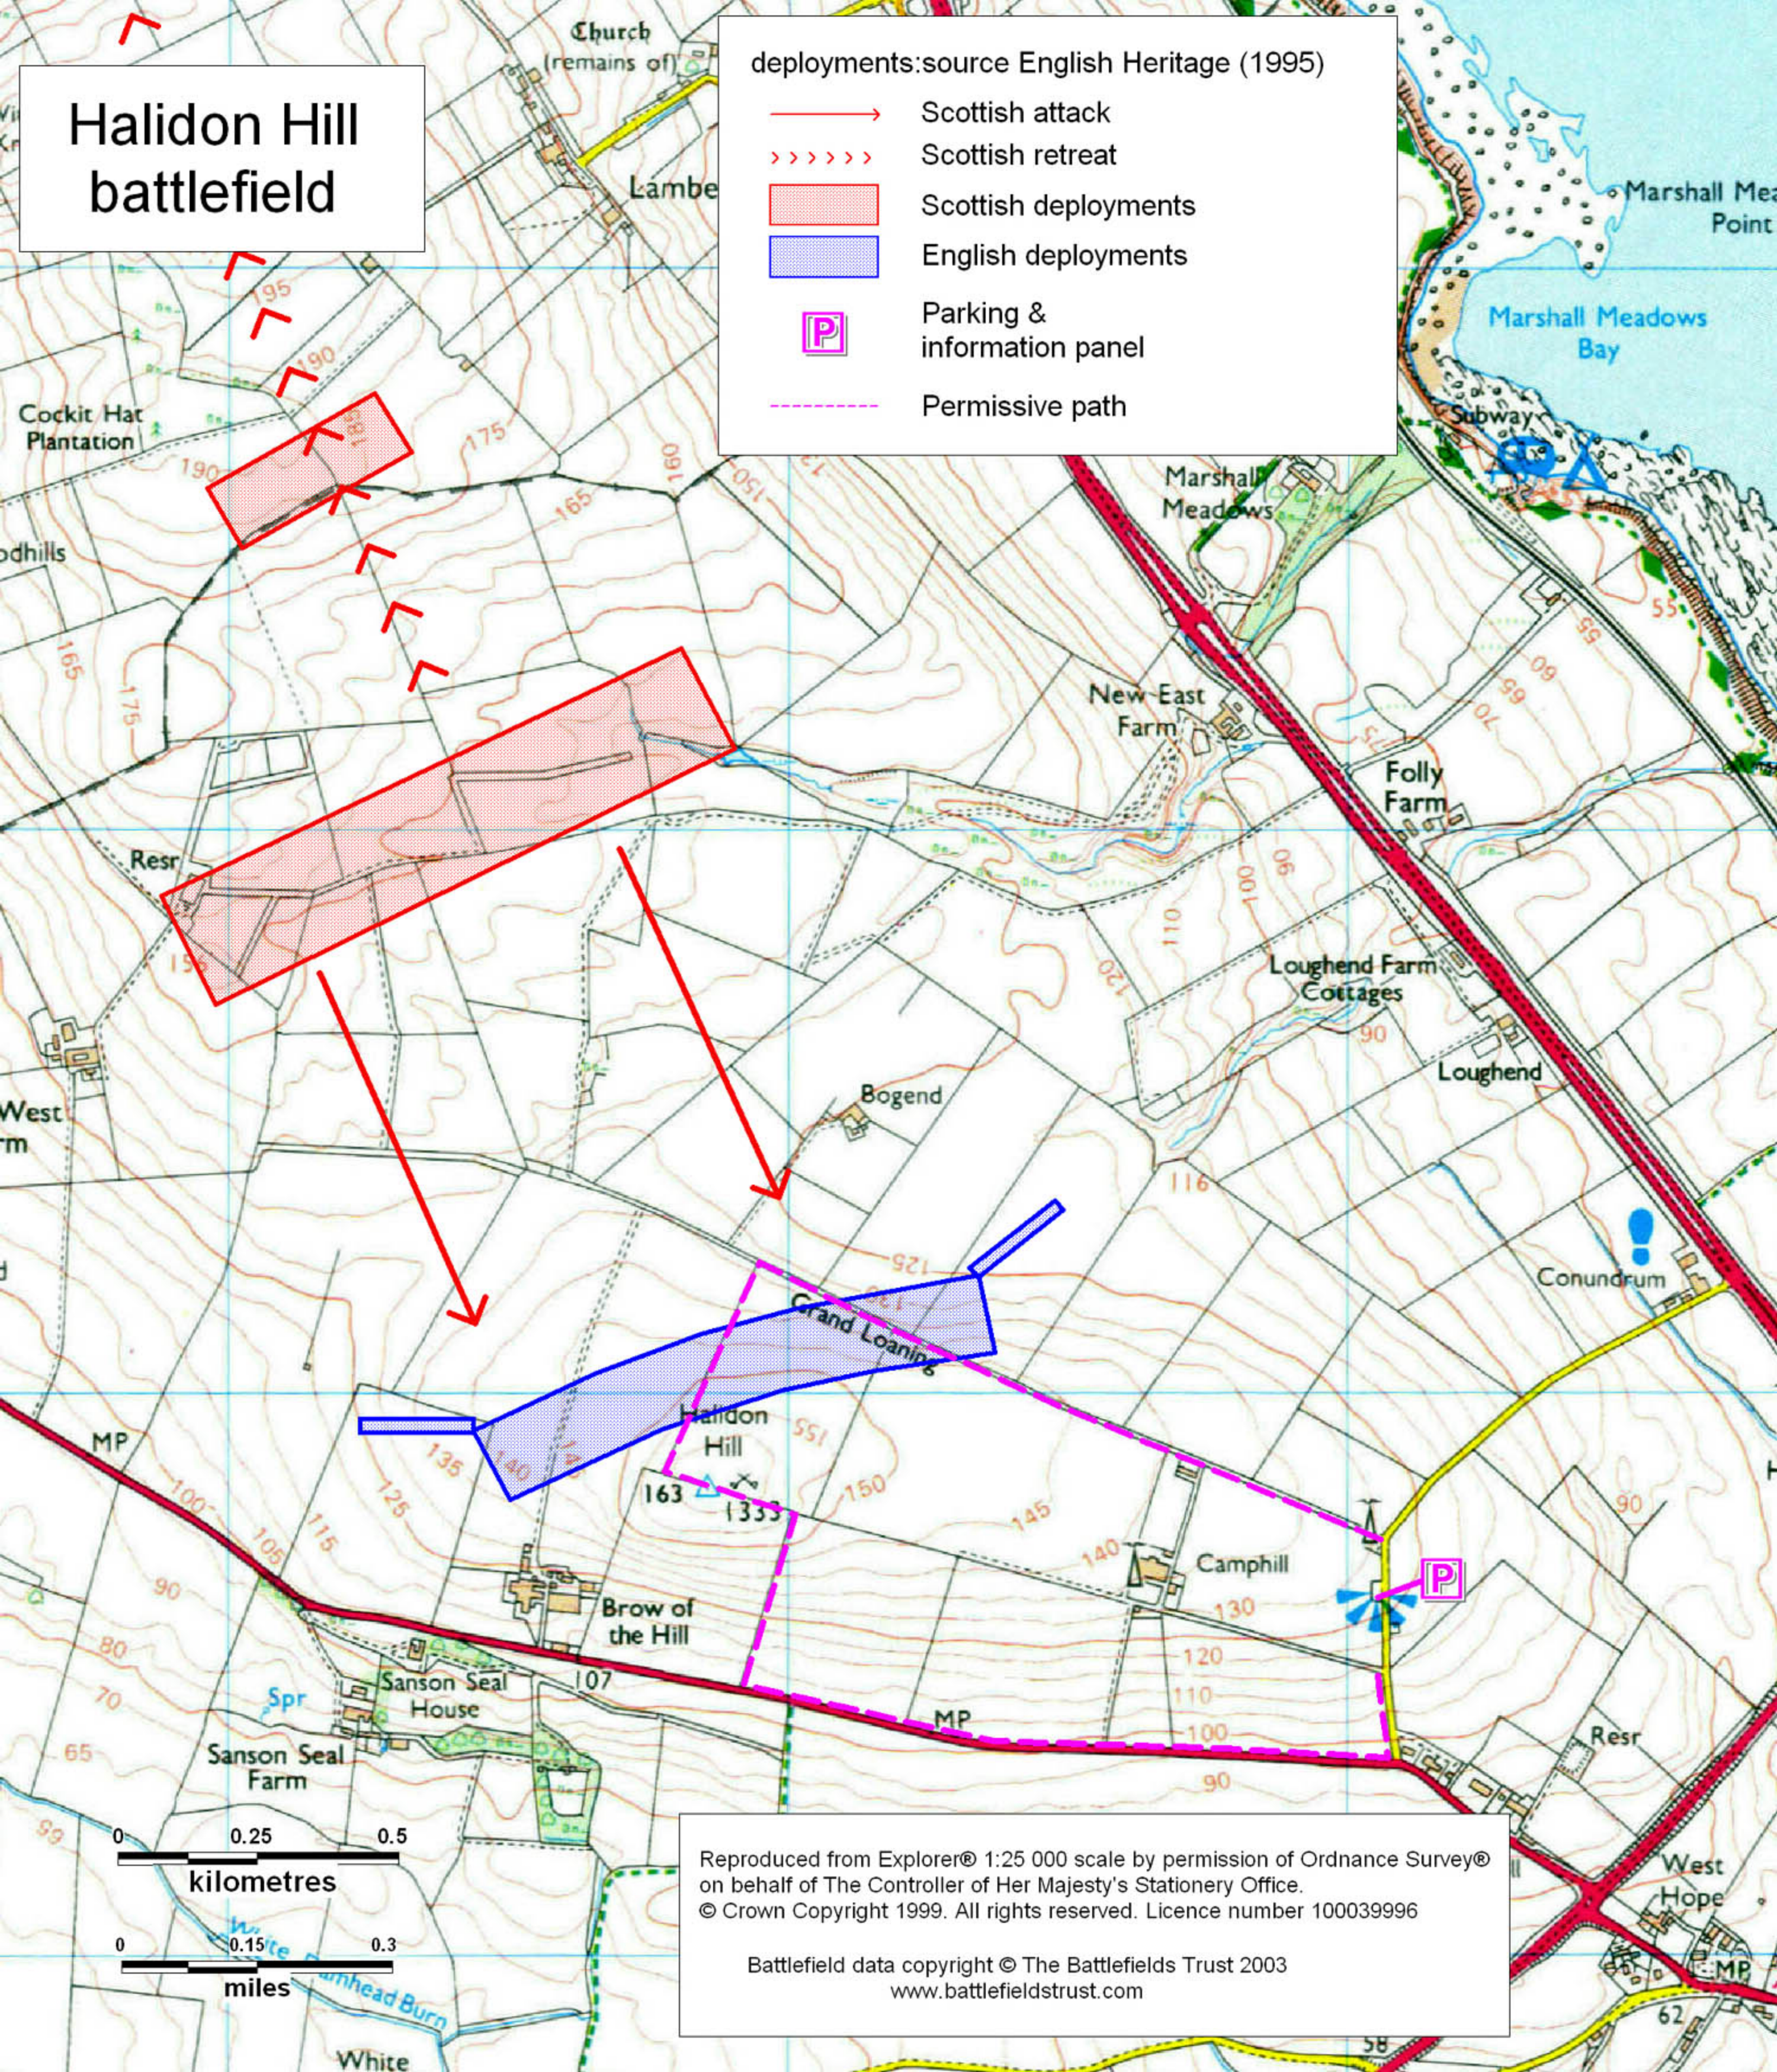

# Halidon Hill battlefield

deployments: source English Heritage (1995)

-  Scottish attack
-  Scottish retreat
-  Scottish deployments
-  English deployments
-  Parking & information panel
-  Permissive path

Reproduced from Explorer® 1:25 000 scale by permission of Ordnance Survey® on behalf of The Controller of Her Majesty's Stationery Office.  
© Crown Copyright 1999. All rights reserved. Licence number 100039996