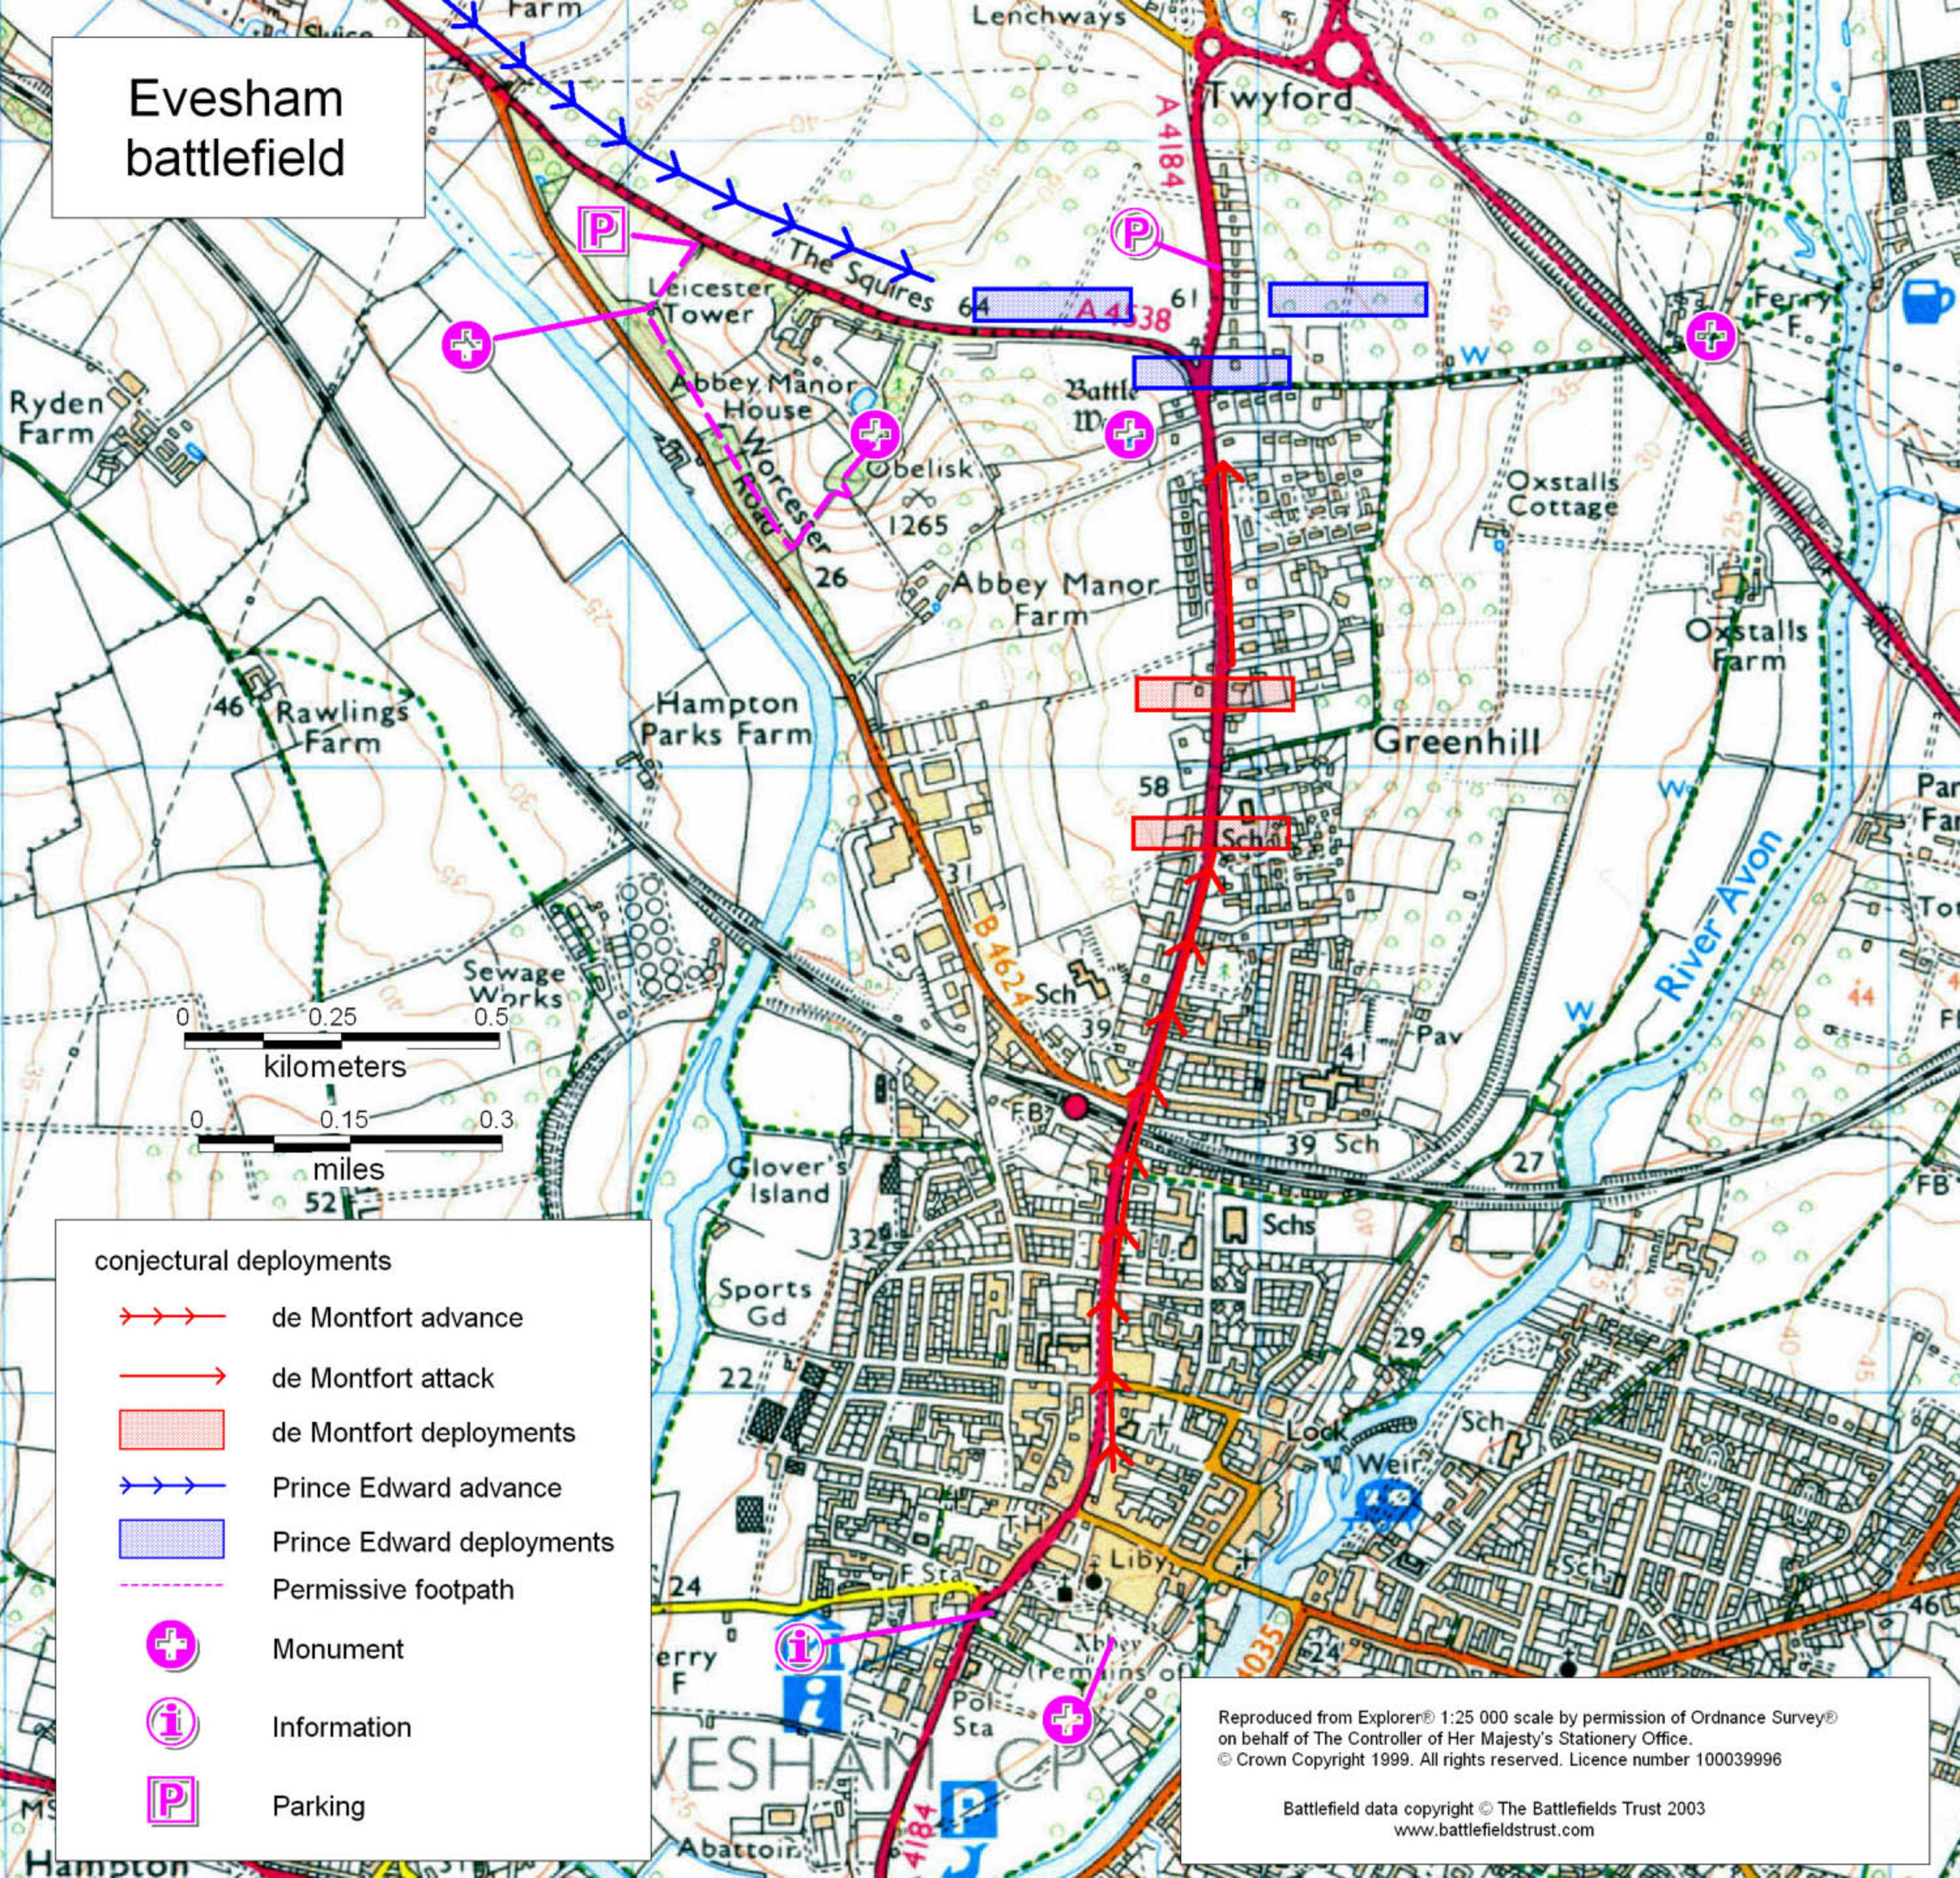

Evesham battlefield

conjectural deployments

-  de Montfort advance
-  de Montfort attack
-  de Montfort deployments
-  Prince Edward advance
-  Prince Edward deployments
-  Permissive footpath
-  Monument
-  Information
-  Parking

Reproduced from Explorer® 1:25 000 scale by permission of Ordnance Survey® on behalf of The Controller of Her Majesty's Stationery Office.
© Crown Copyright 1999. All rights reserved. Licence number 100039996