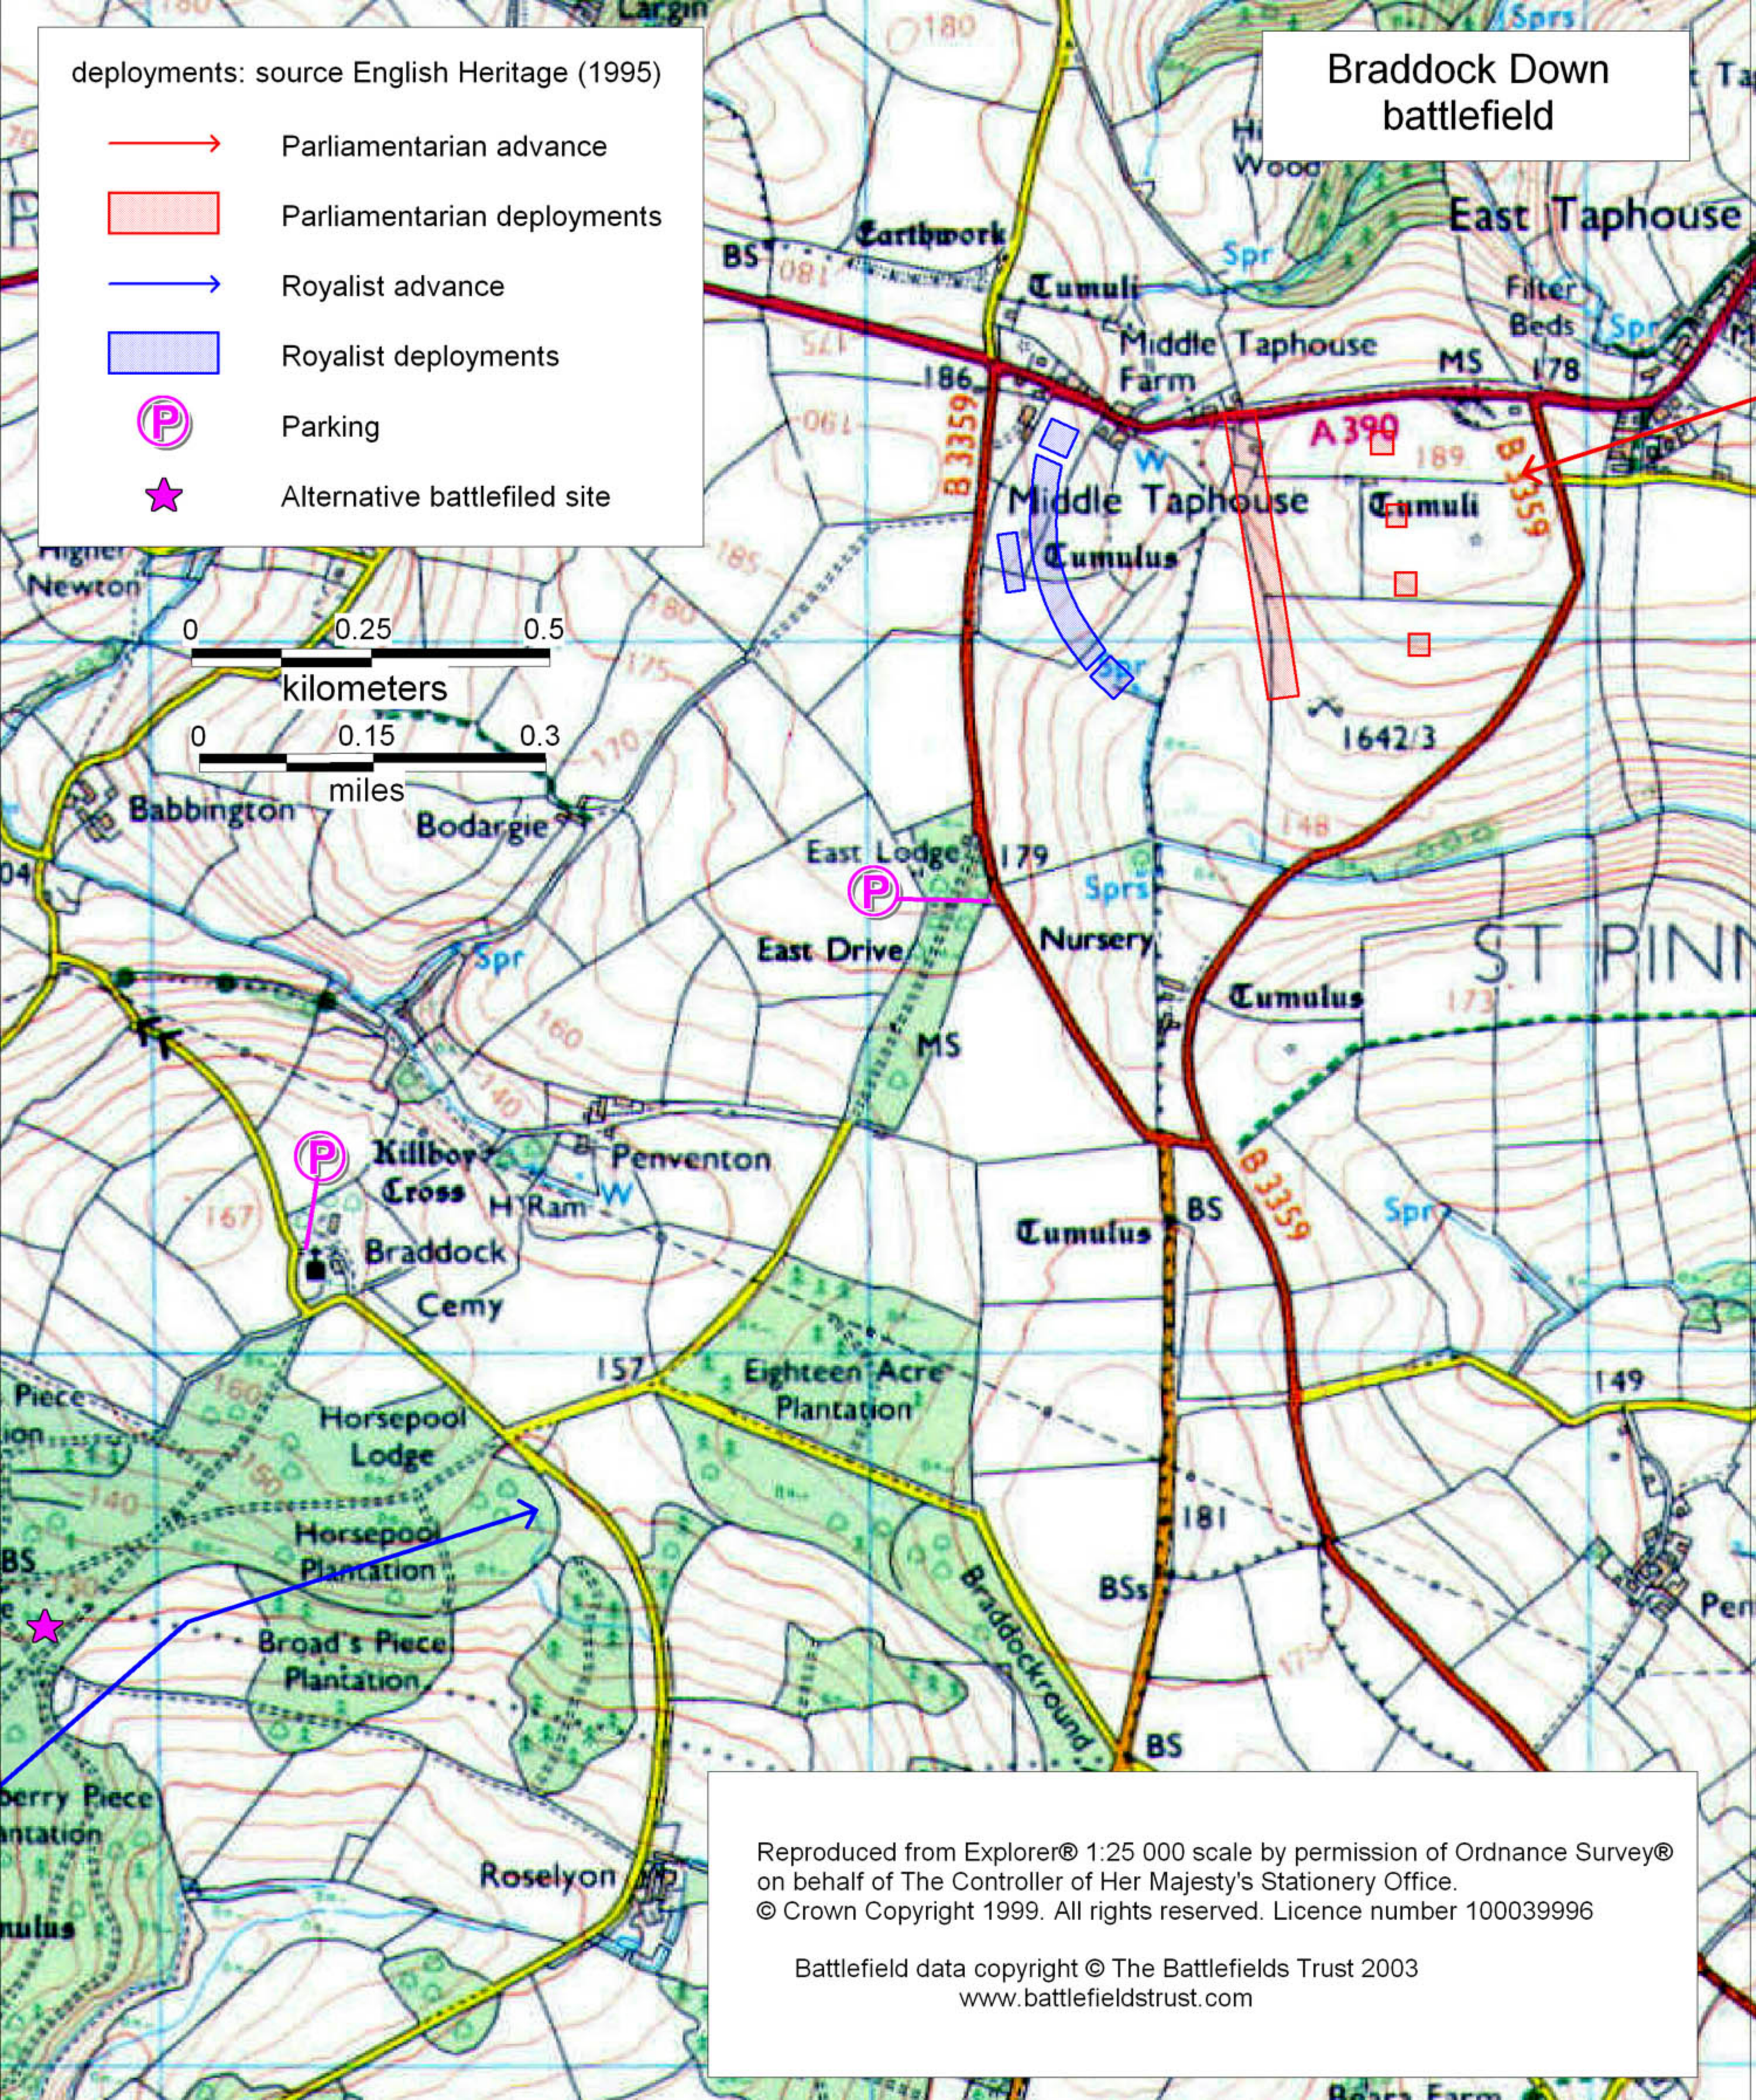

deployments: source English Heritage (1995)

-  Parliamentarian advance
-  Parliamentarian deployments
-  Royalist advance
-  Royalist deployments
-  Parking
-  Alternative battlefield site

Braddock Down battlefield

Reproduced from Explorer® 1:25 000 scale by permission of Ordnance Survey® on behalf of The Controller of Her Majesty's Stationery Office.
© Crown Copyright 1999. All rights reserved. Licence number 100039996