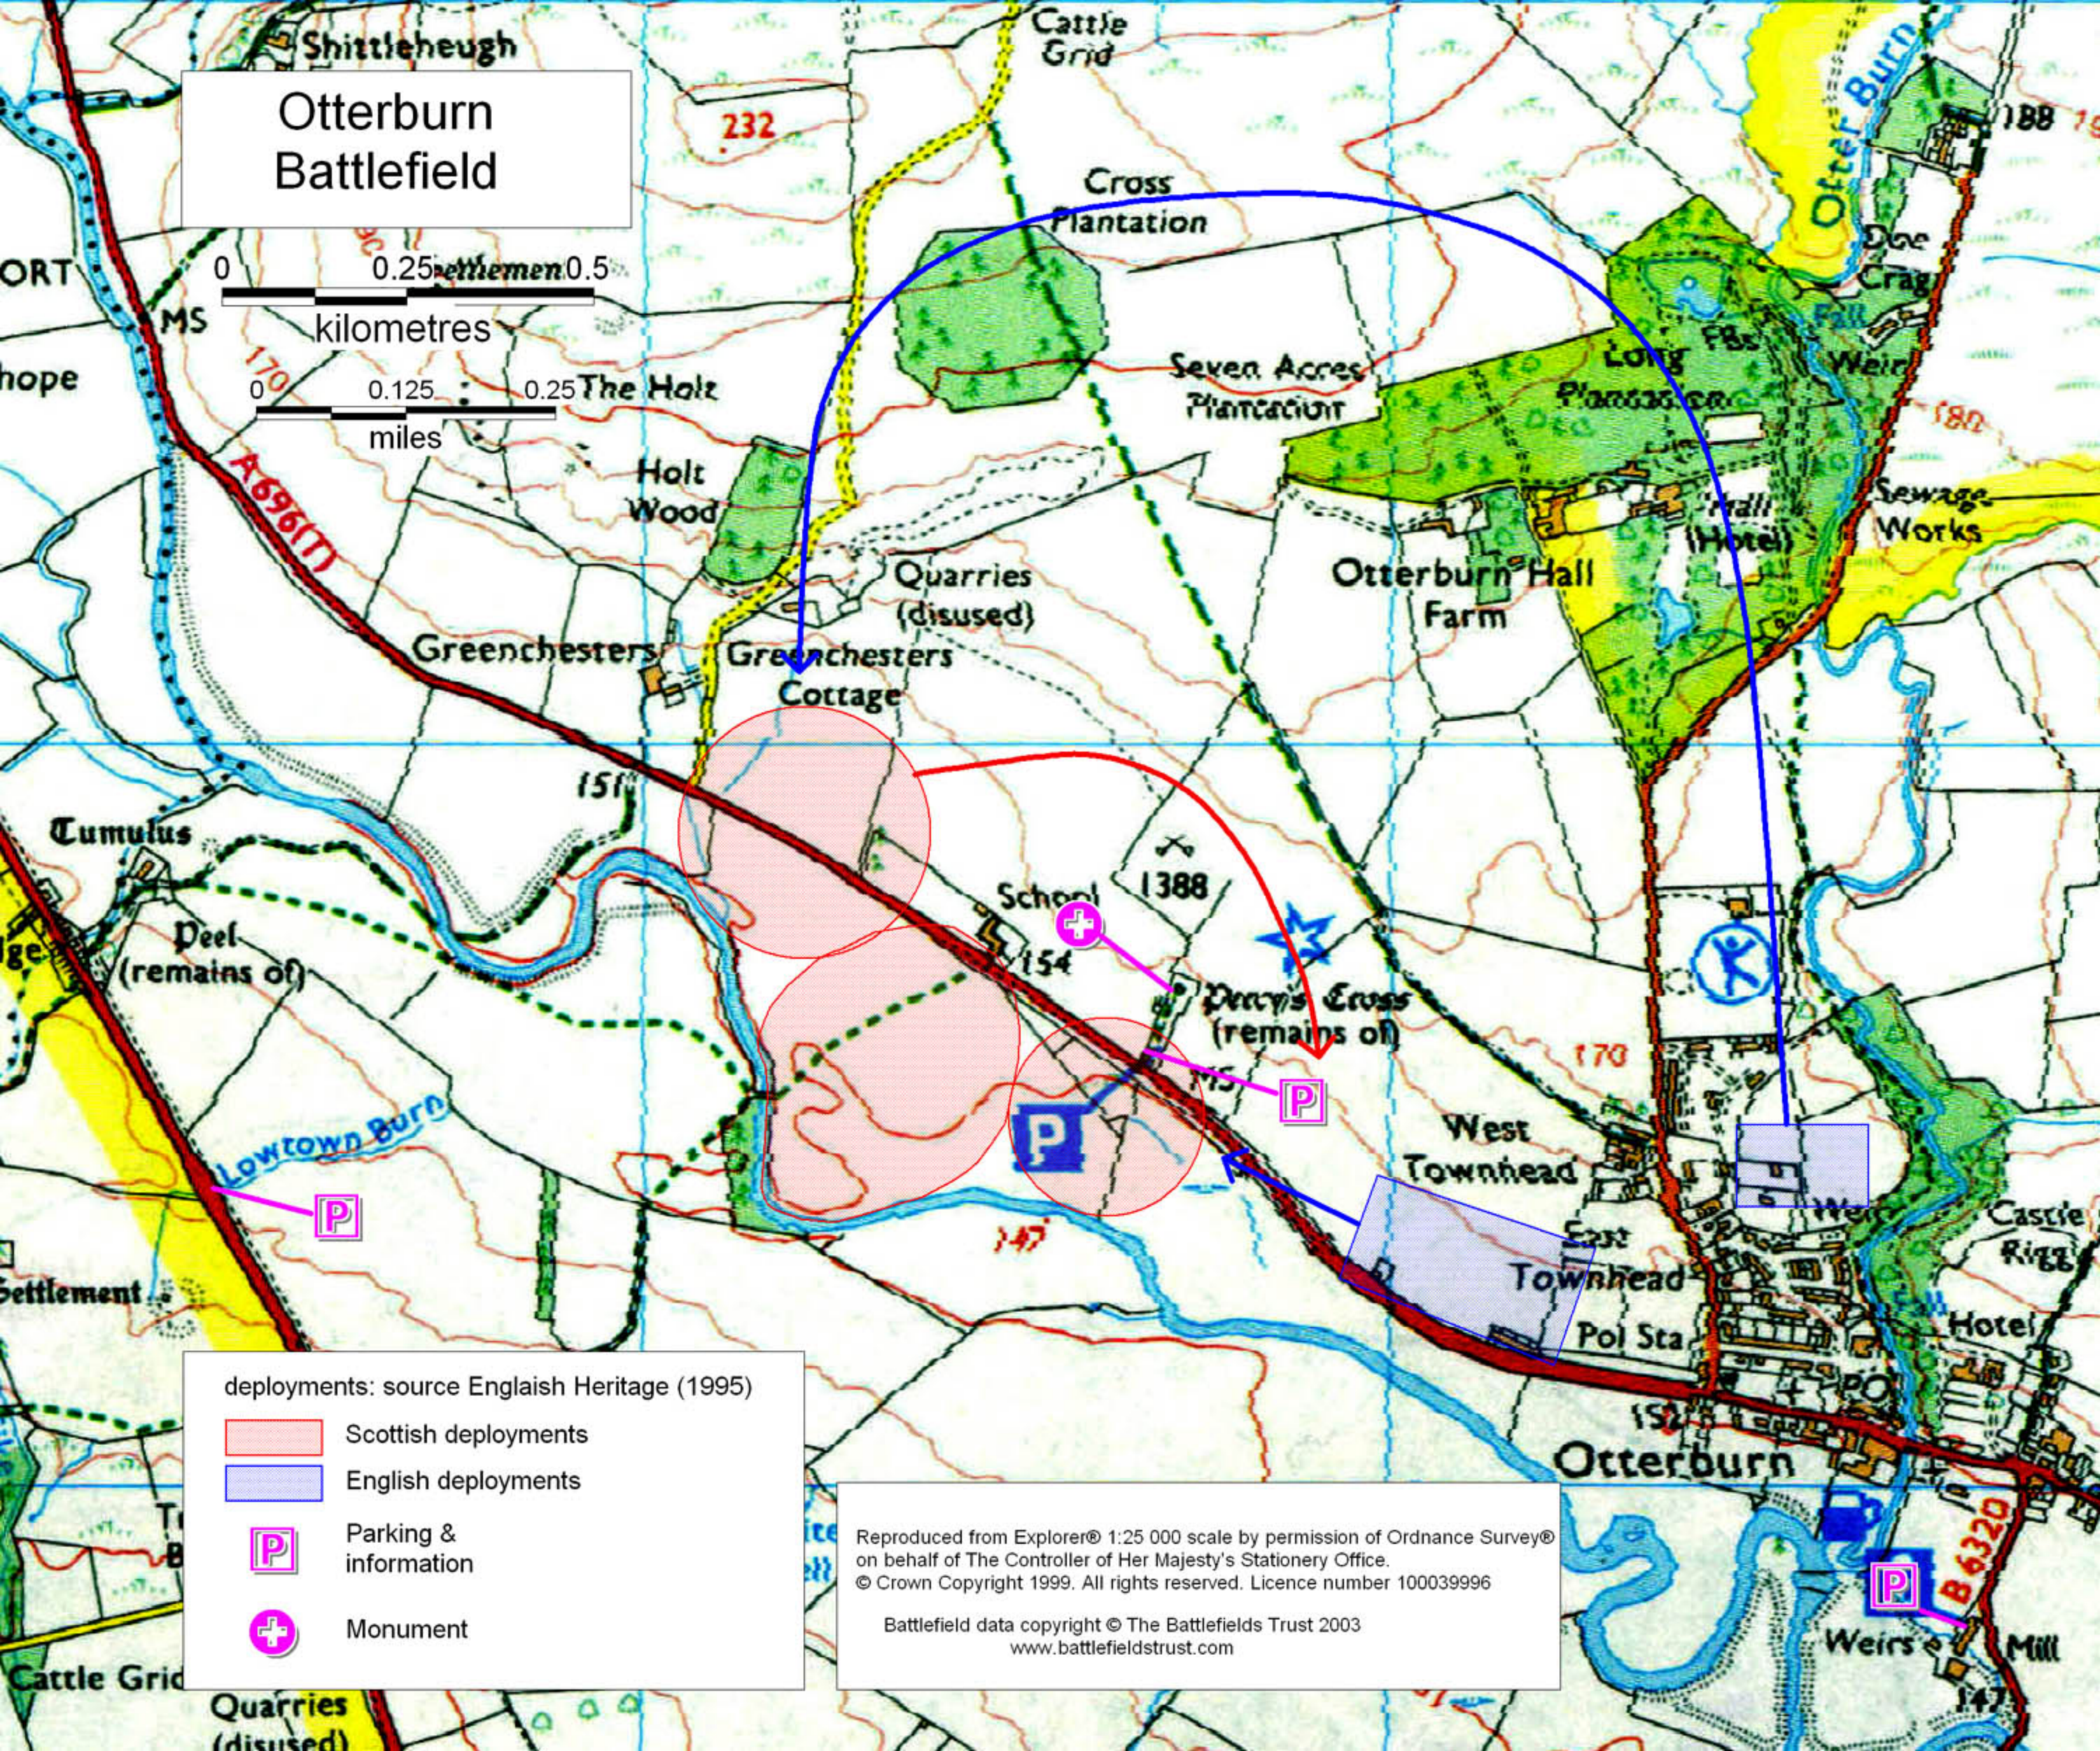

Otterburn Battlefield

deployments: source English Heritage (1995)

- Scottish deployments
- English deployments
- P Parking & information
- + Monument

Reproduced from Explorer® 1:25 000 scale by permission of Ordnance Survey® on behalf of The Controller of Her Majesty's Stationery Office.
 © Crown Copyright 1999. All rights reserved. Licence number 100039996

Battlefield data copyright © The Battlefields Trust 2003
www.battlefieldstrust.com