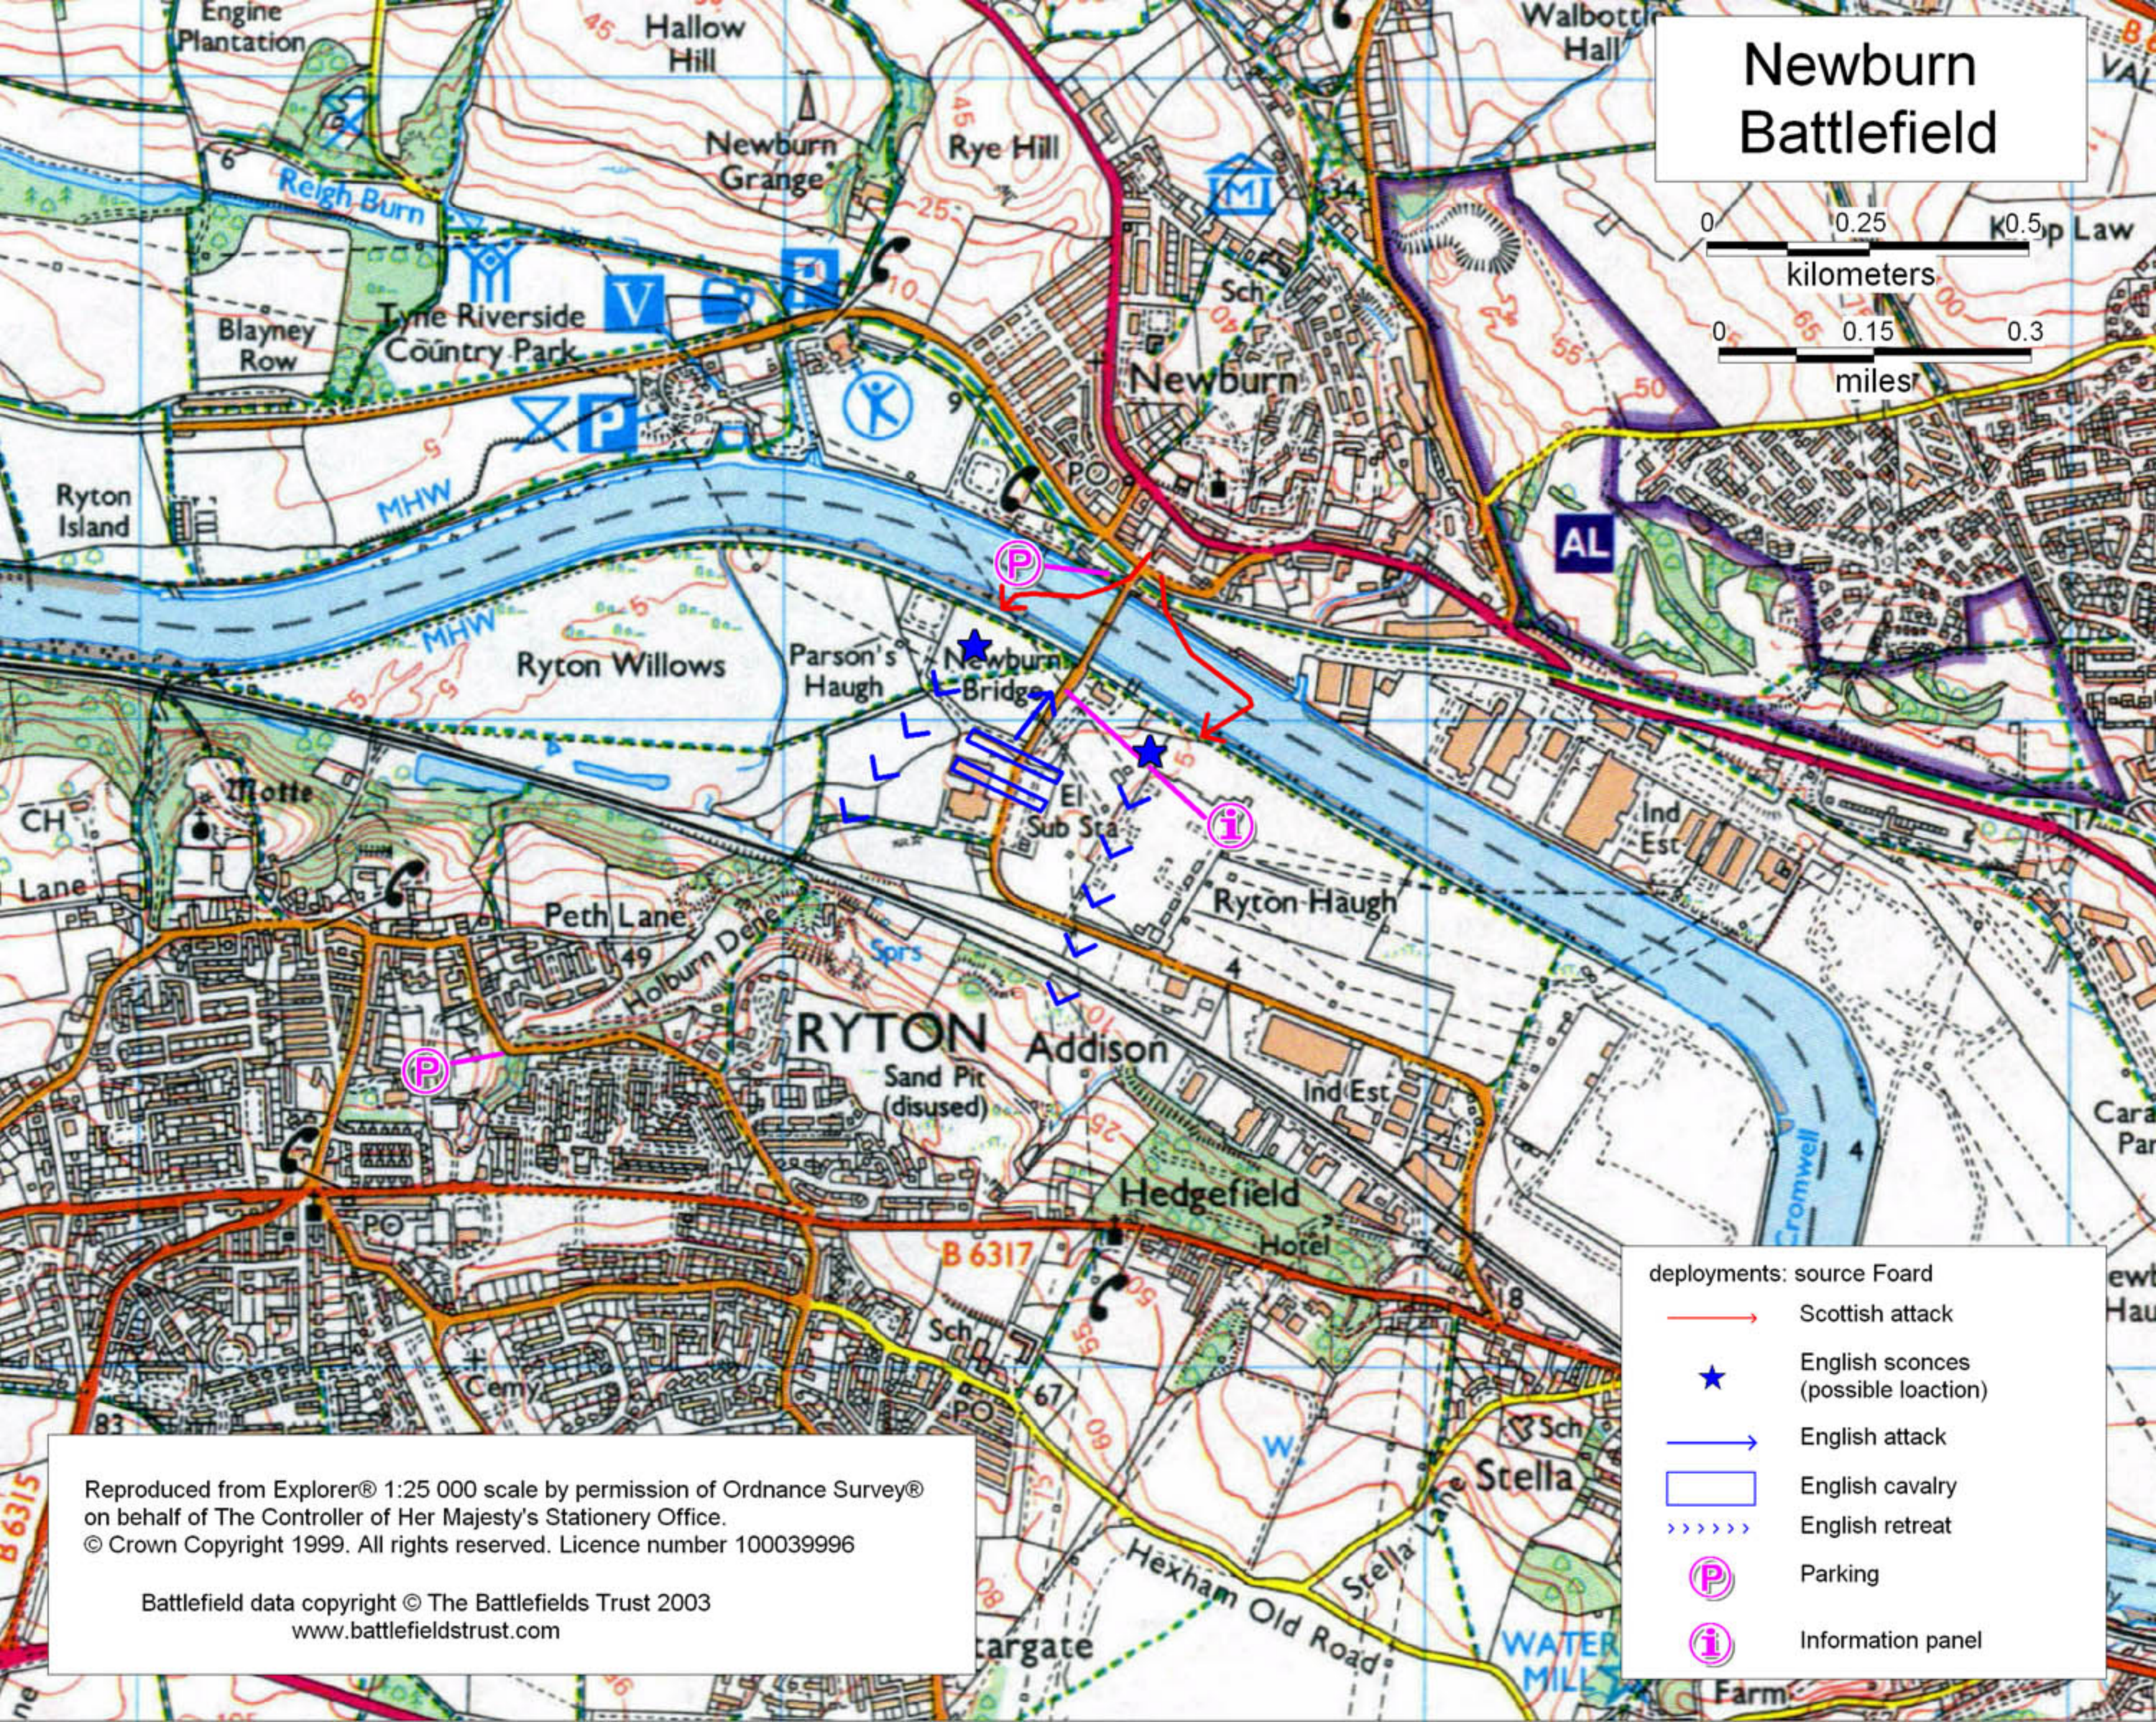

Newburn Battlefield

- deployments: source Foard
- Scottish attack
 - English sconces (possible location)
 - English attack
 - English cavalry
 - English retreat
 - Parking
 - Information panel

Reproduced from Explorer® 1:25 000 scale by permission of Ordnance Survey® on behalf of The Controller of Her Majesty's Stationery Office.
 © Crown Copyright 1999. All rights reserved. Licence number 100039996

Battlefield data copyright © The Battlefields Trust 2003
www.battlefieldstrust.com