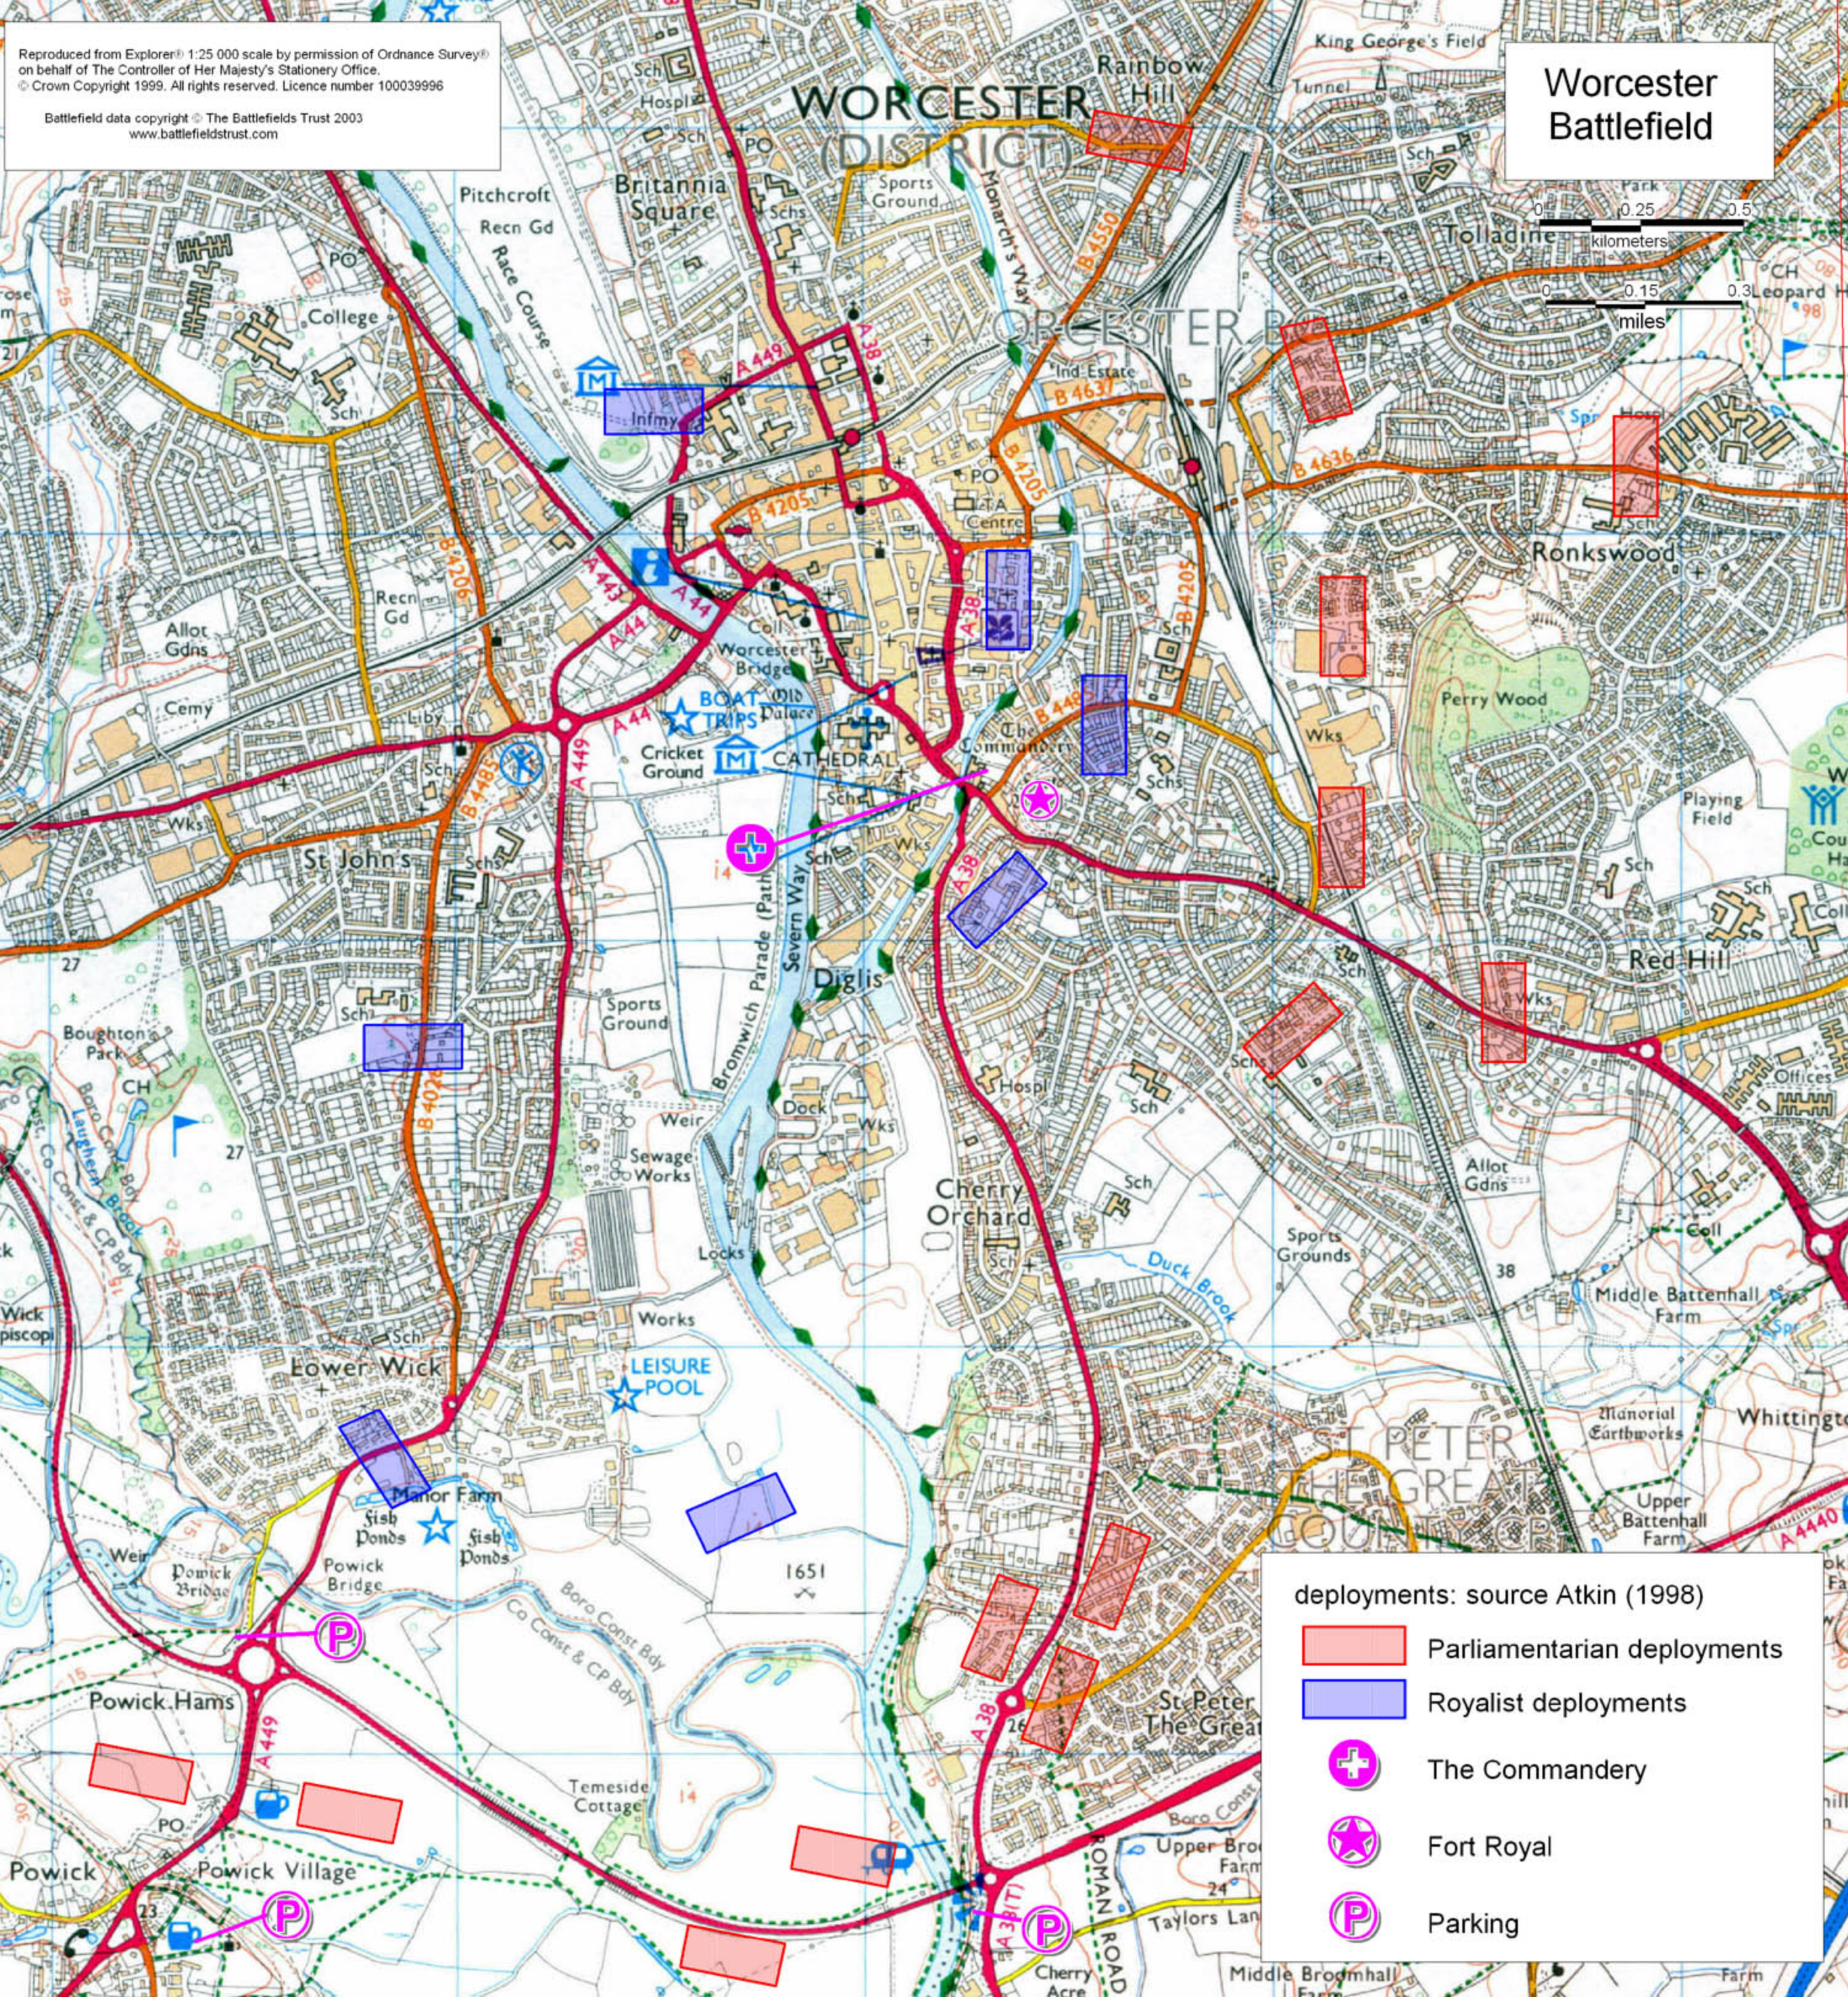

Reproduced from Explorer 1:25 000 scale by permission of Ordnance Survey on behalf of The Controller of Her Majesty's Stationery Office.
© Crown Copyright 1999. All rights reserved. Licence number 100039996
Battlefield data copyright © The Battlefields Trust 2003
www.battlefieldstrust.com

Worcester Battlefield

deployments: source Atkin (1998)

-  Parliamentarian deployments
-  Royalist deployments
-  The Commandery
-  Fort Royal
-  Parking