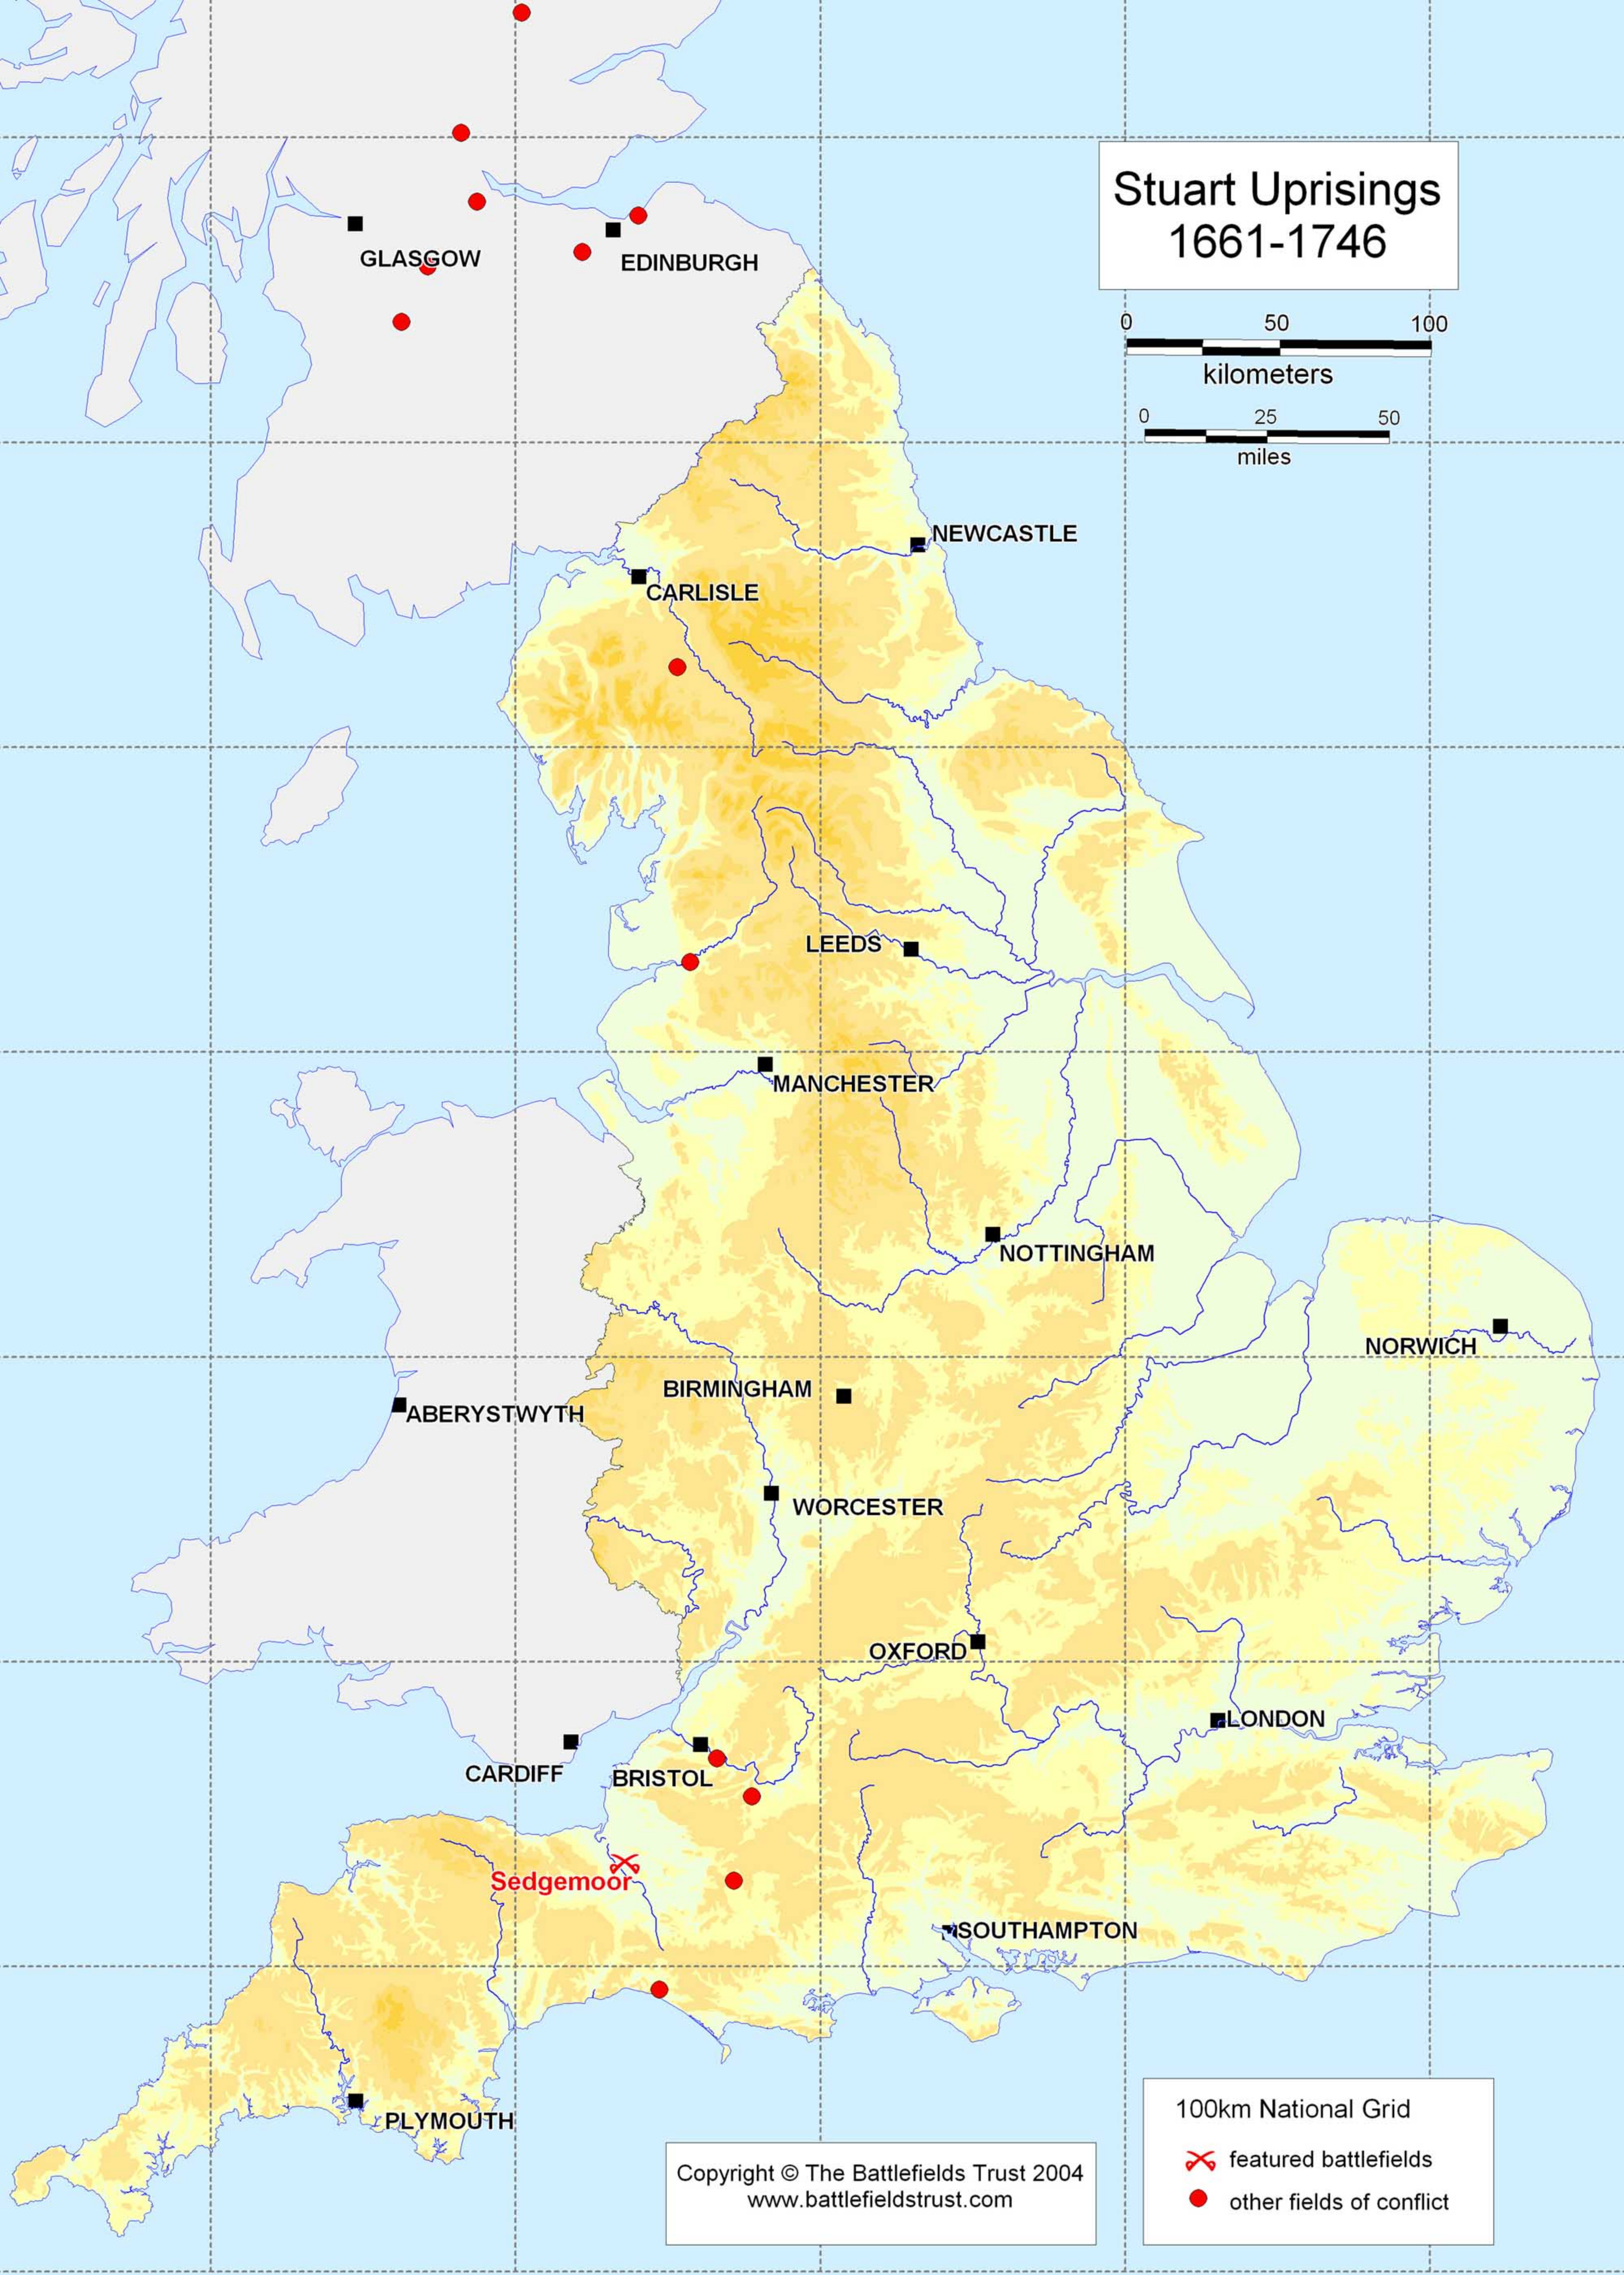

Stuart Uprisings 1661-1746

GLASGOW

EDINBURGH

NEWCASTLE

CARLISLE

LEEDS

MANCHESTER

NOTTINGHAM

NORWICH

ABERYSTWYTH

BIRMINGHAM

WORCESTER

OXFORD

LONDON

CARDIFF

BRISTOL

Sedgemoor

SOUTHAMPTON

PLYMOUTH

Copyright © The Battlefields Trust 2004
www.battlefieldstrust.com

- 100km National Grid
- ✂ featured battlefields
- other fields of conflict