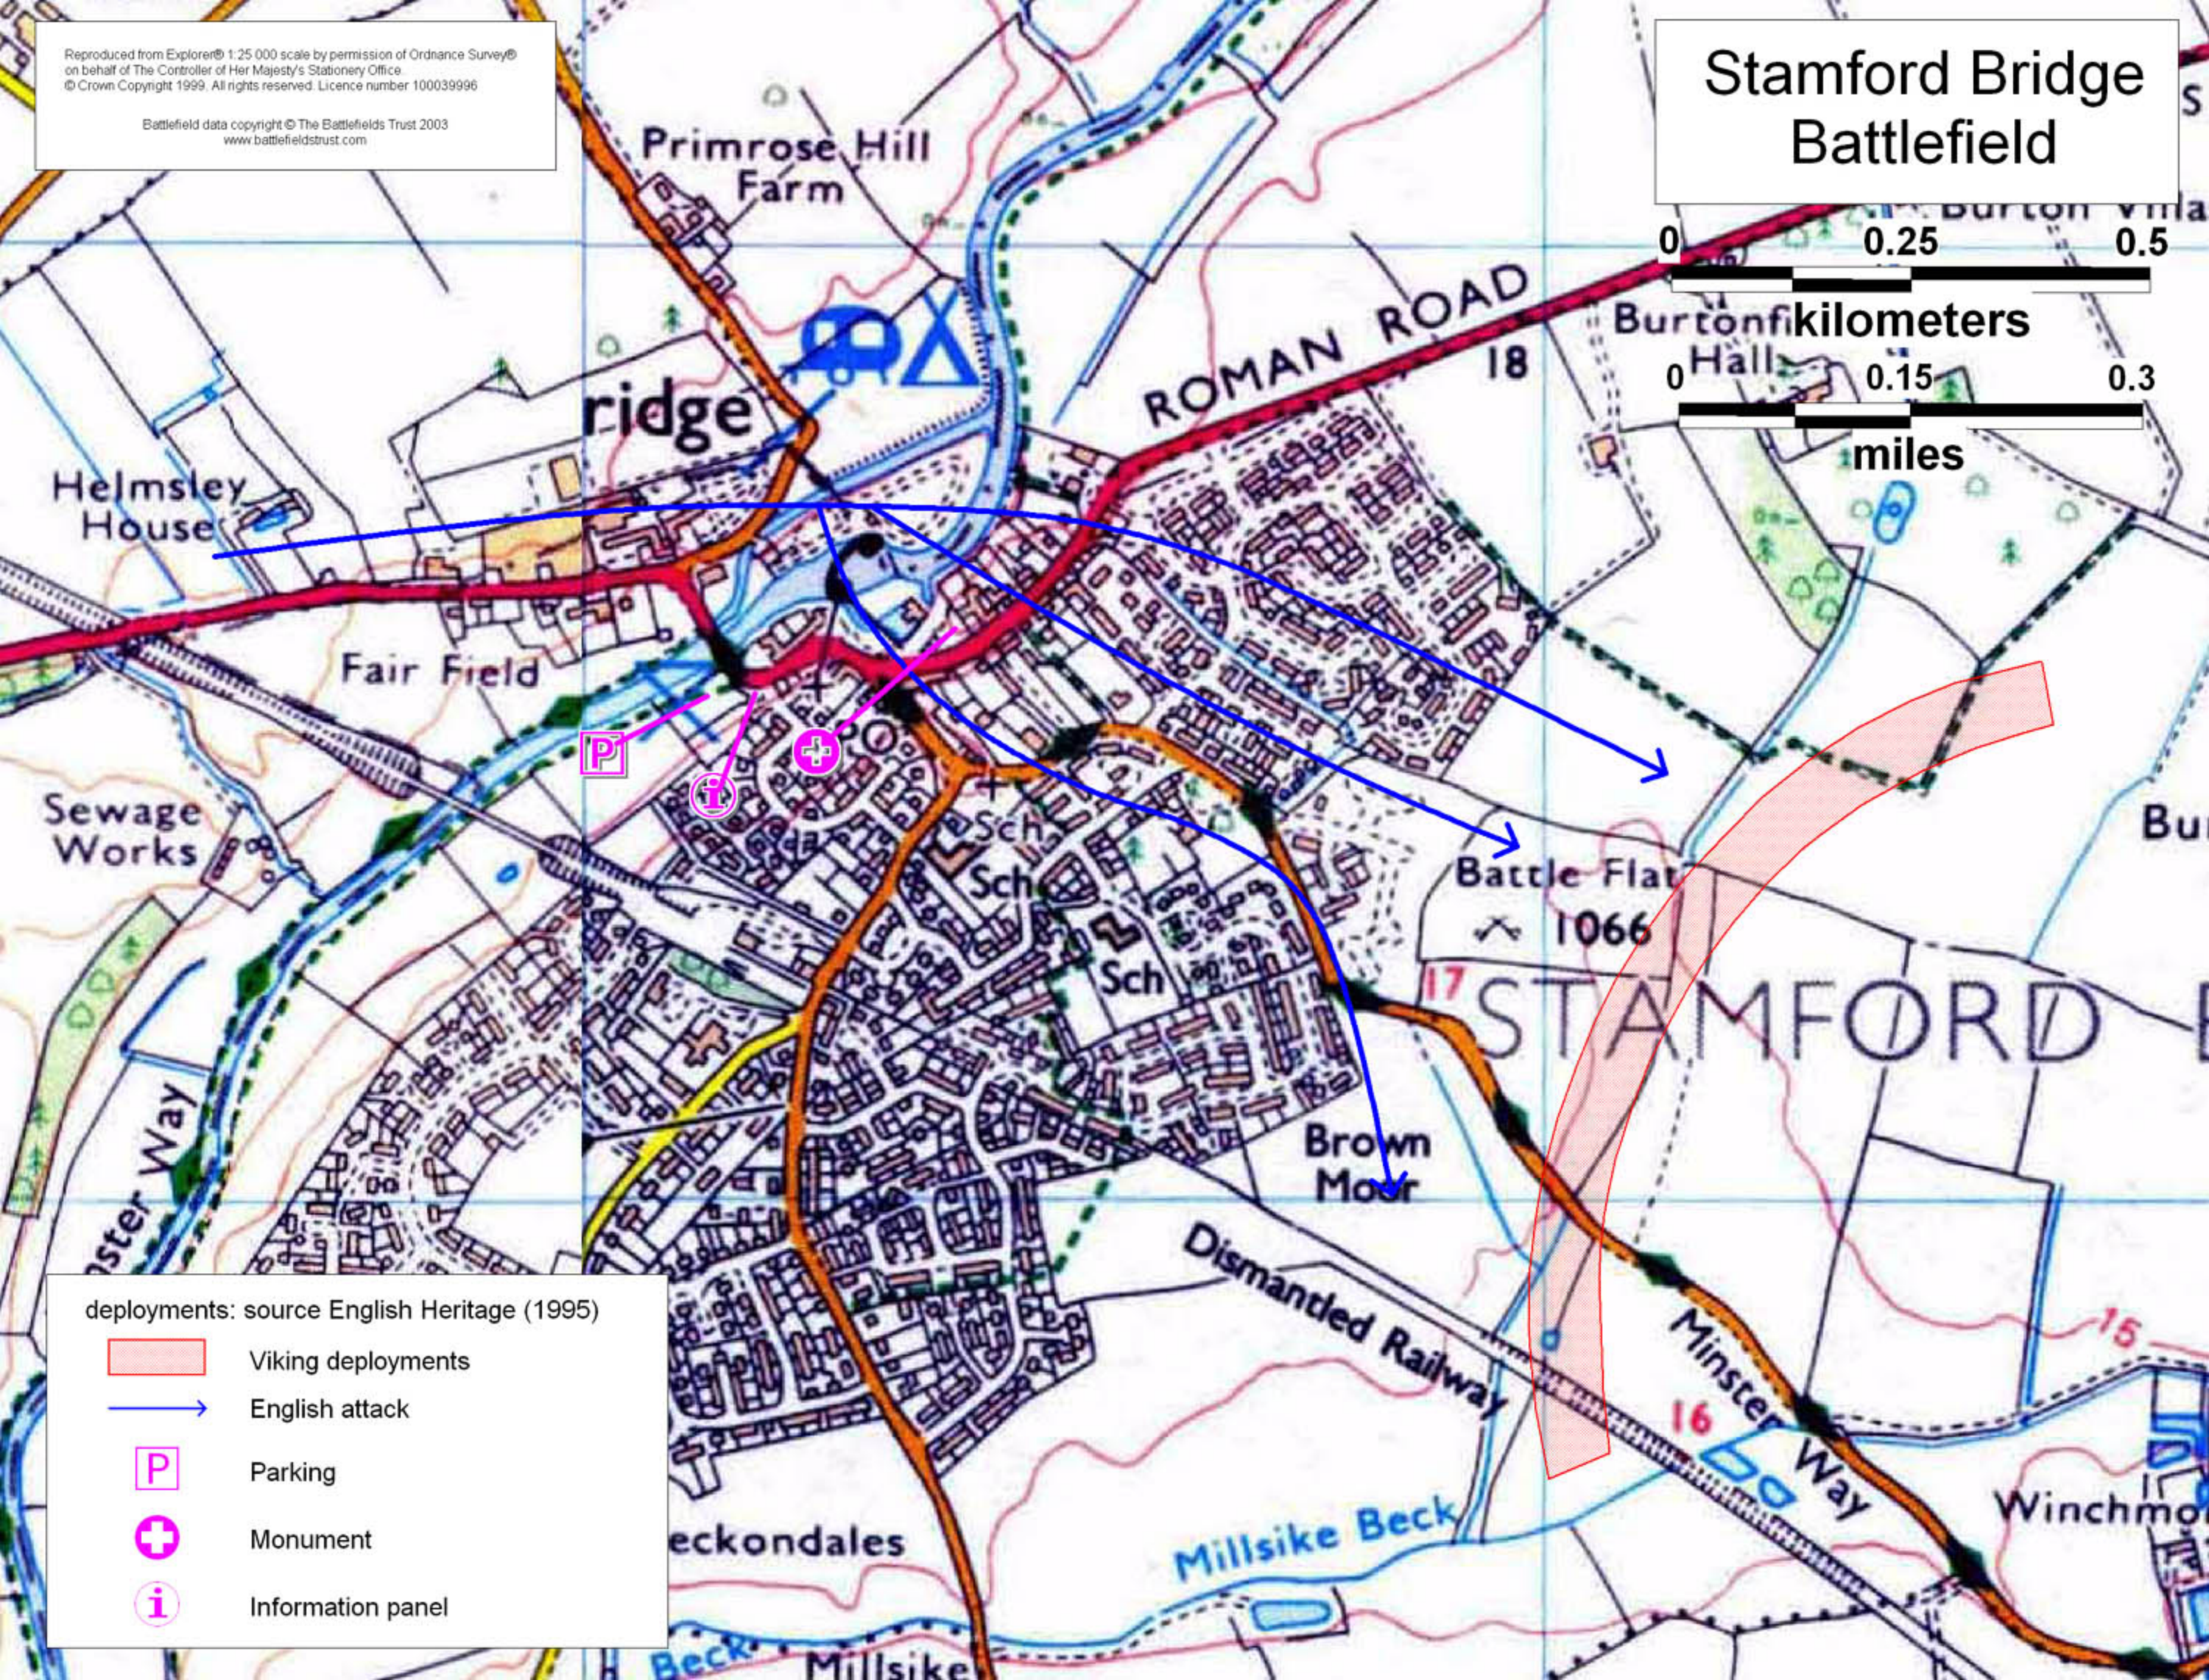

Reproduced from Explorer® 1:25 000 scale by permission of Ordnance Survey® on behalf of The Controller of Her Majesty's Stationery Office © Crown Copyright 1999. All rights reserved. Licence number 100039996

Battlefield data copyright © The Battlefields Trust 2003 www.battlefieldstrust.com

Stamford Bridge Battlefield

0 0.25 0.5
kilometers

0 0.15 0.3
miles

deployments: source English Heritage (1995)

-  Viking deployments
-  English attack
-  Parking
-  Monument
-  Information panel