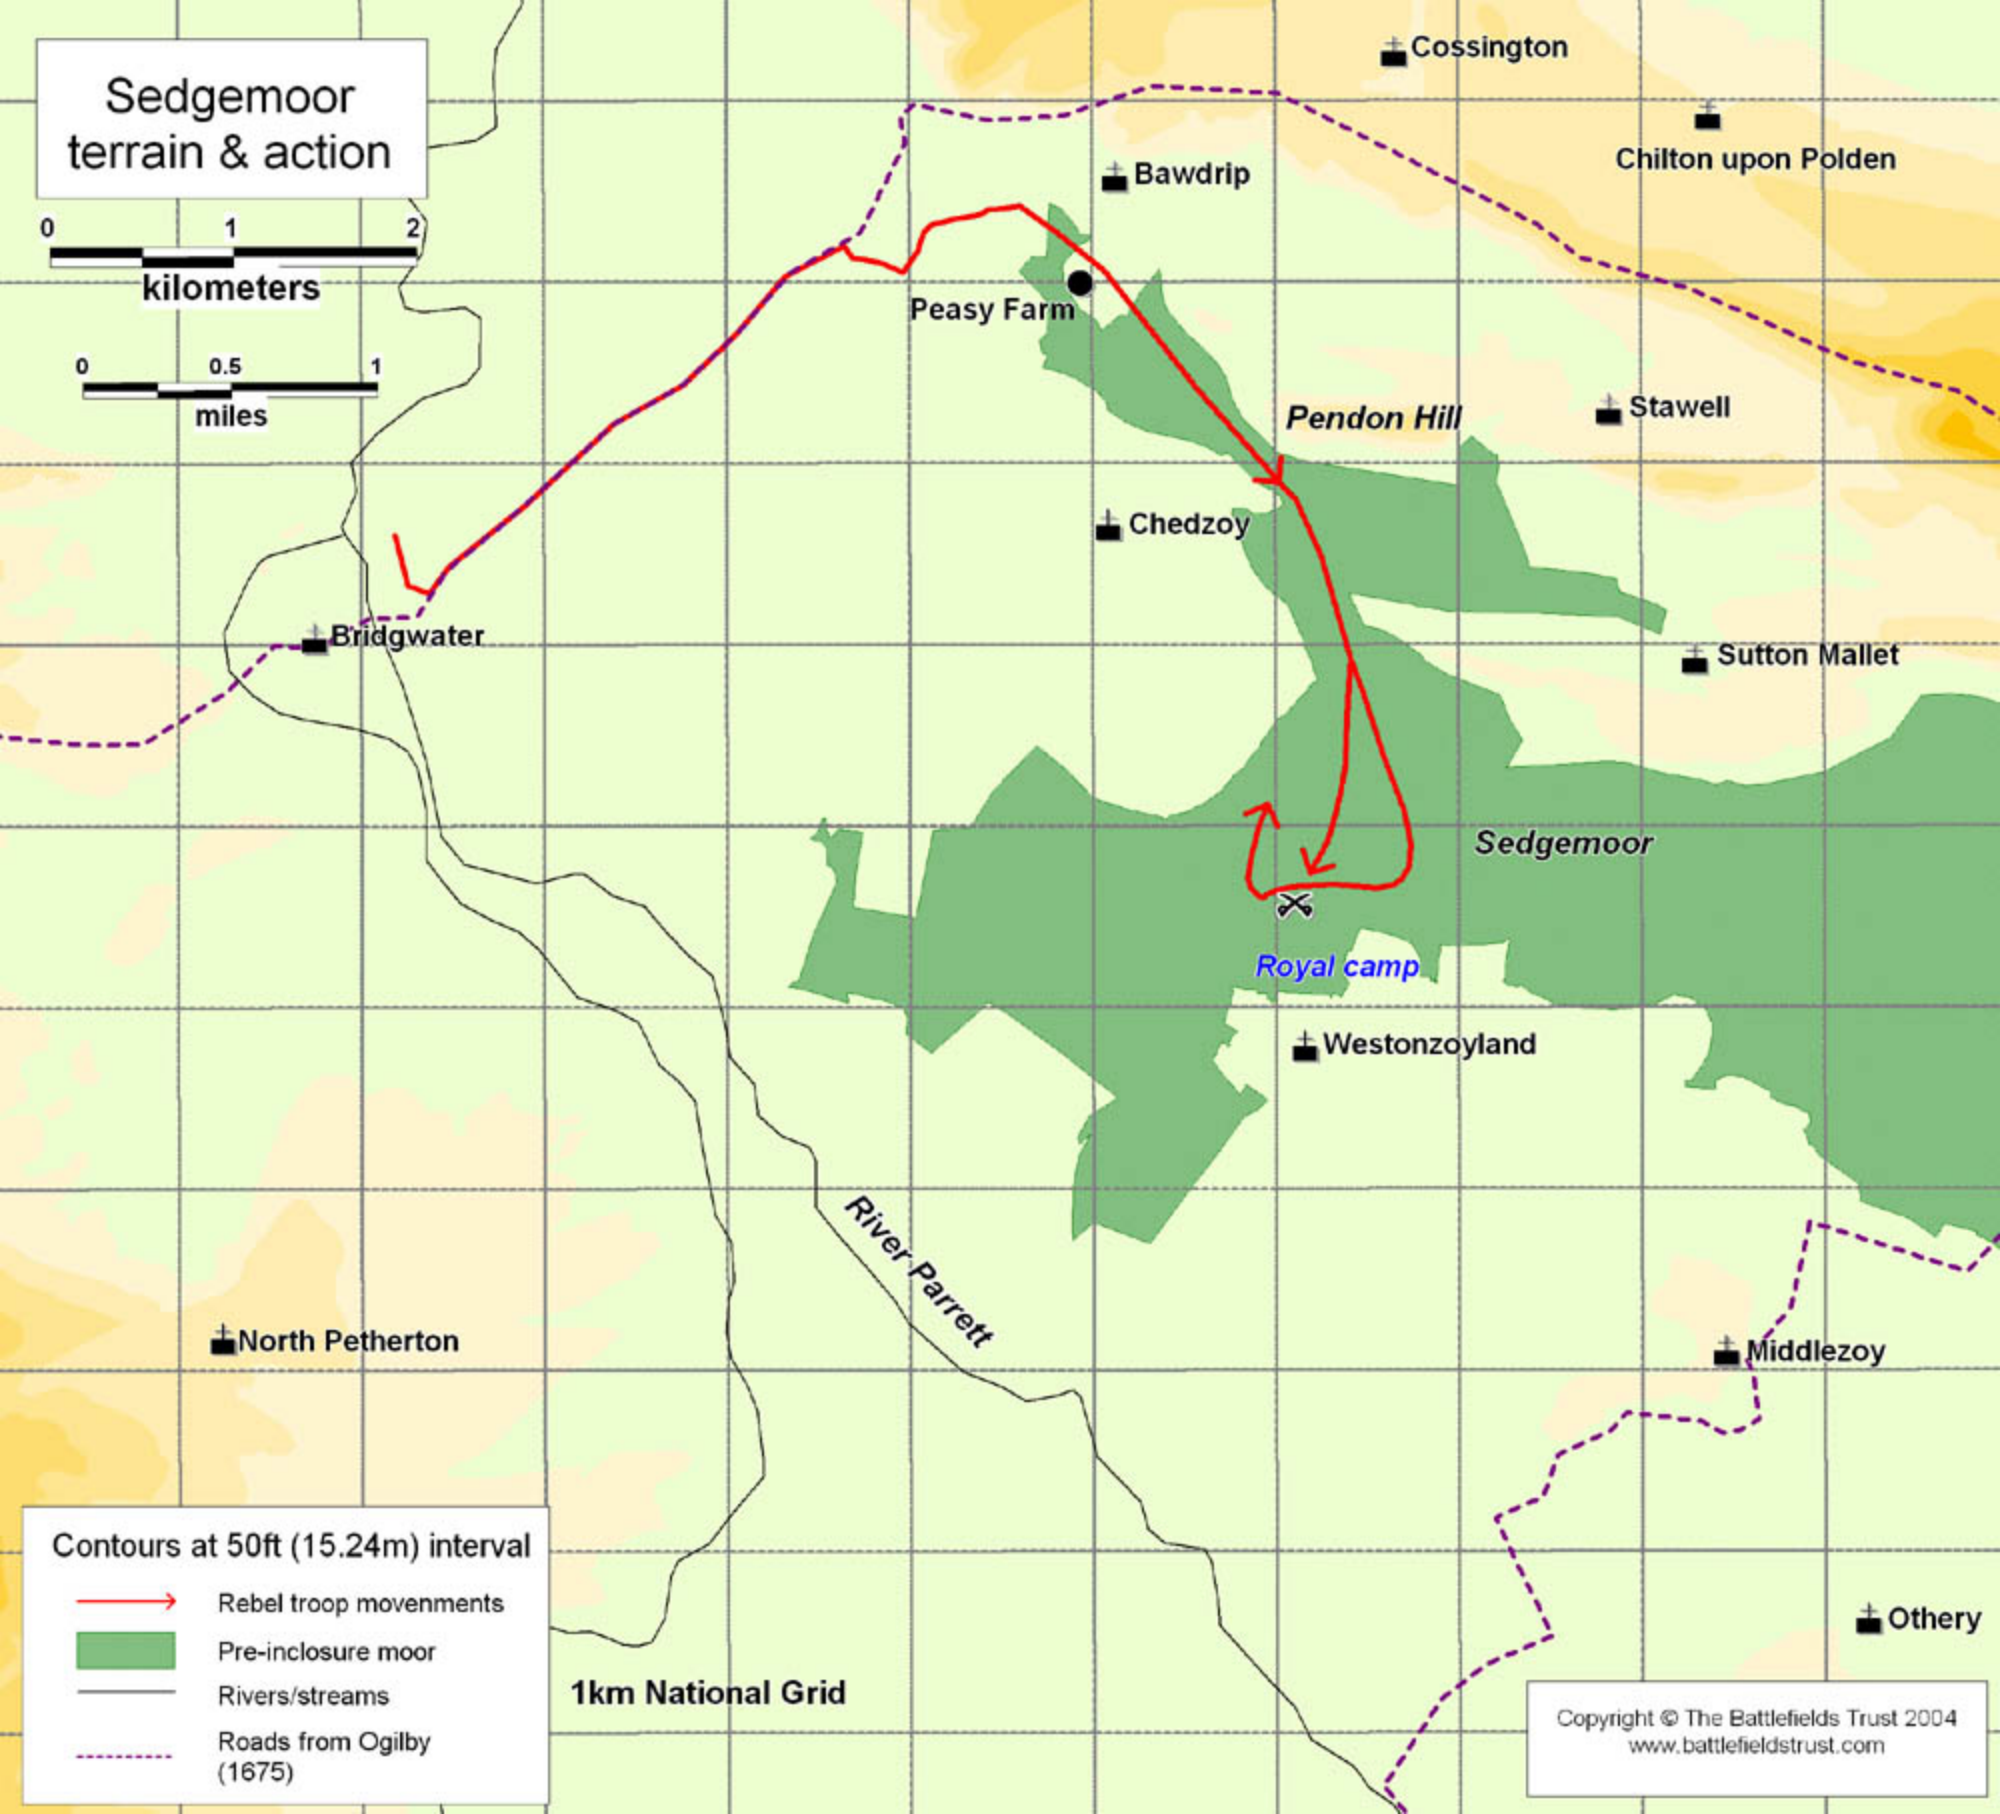

# Sedgemoor terrain & action

0 1 2  
kilometers

0 0.5 1  
miles

⊕ Bridgwater

● Peasy Farm

⊕ Bawdrip

⊕ Cossington

⊕ Chilton upon Polden

*Pendon Hill*

⊕ Stawell

⊕ Chedzoy

⊕ Sutton Mallet

Sedgemoor

Royal camp

⊕ Westonzoyland

River Parrett

⊕ North Petherton

⊕ Middlezoy

⊕ Othery

Contours at 50ft (15.24m) interval

- Rebel troop movements
- Pre-inclosure moor
- Rivers/streams
- - - Roads from Ogilby (1675)

1km National Grid

Copyright © The Battlefields Trust 2004  
www.battlefieldstrust.com