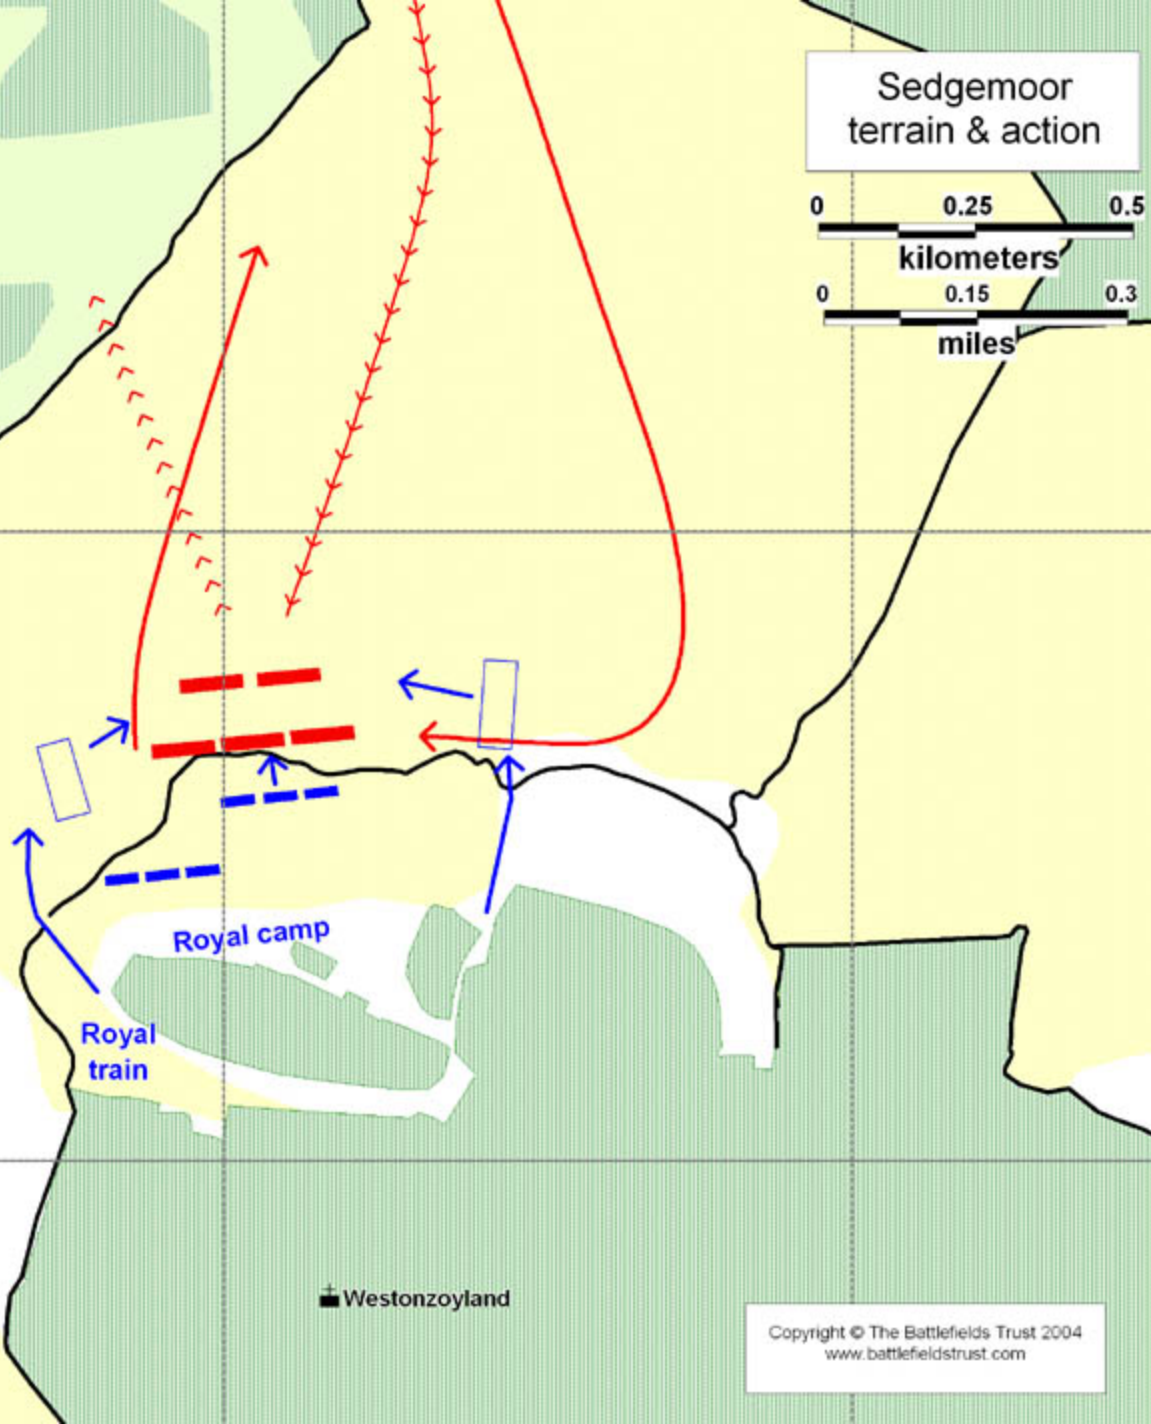

# Sedgemoor terrain & action

- deployments: source Foard (2003)
- Rebel deployments
  - Cavalry attack
  - Infantry attack
  - Infantry rout
  - Royalist deployments
  - Royalist attack
  - Royalist cavalry
  - Ancient enclosure extent
  - Enclosed meadow
  - Alluvium
  - Rhynes

1km National Grid

Westonzoyland