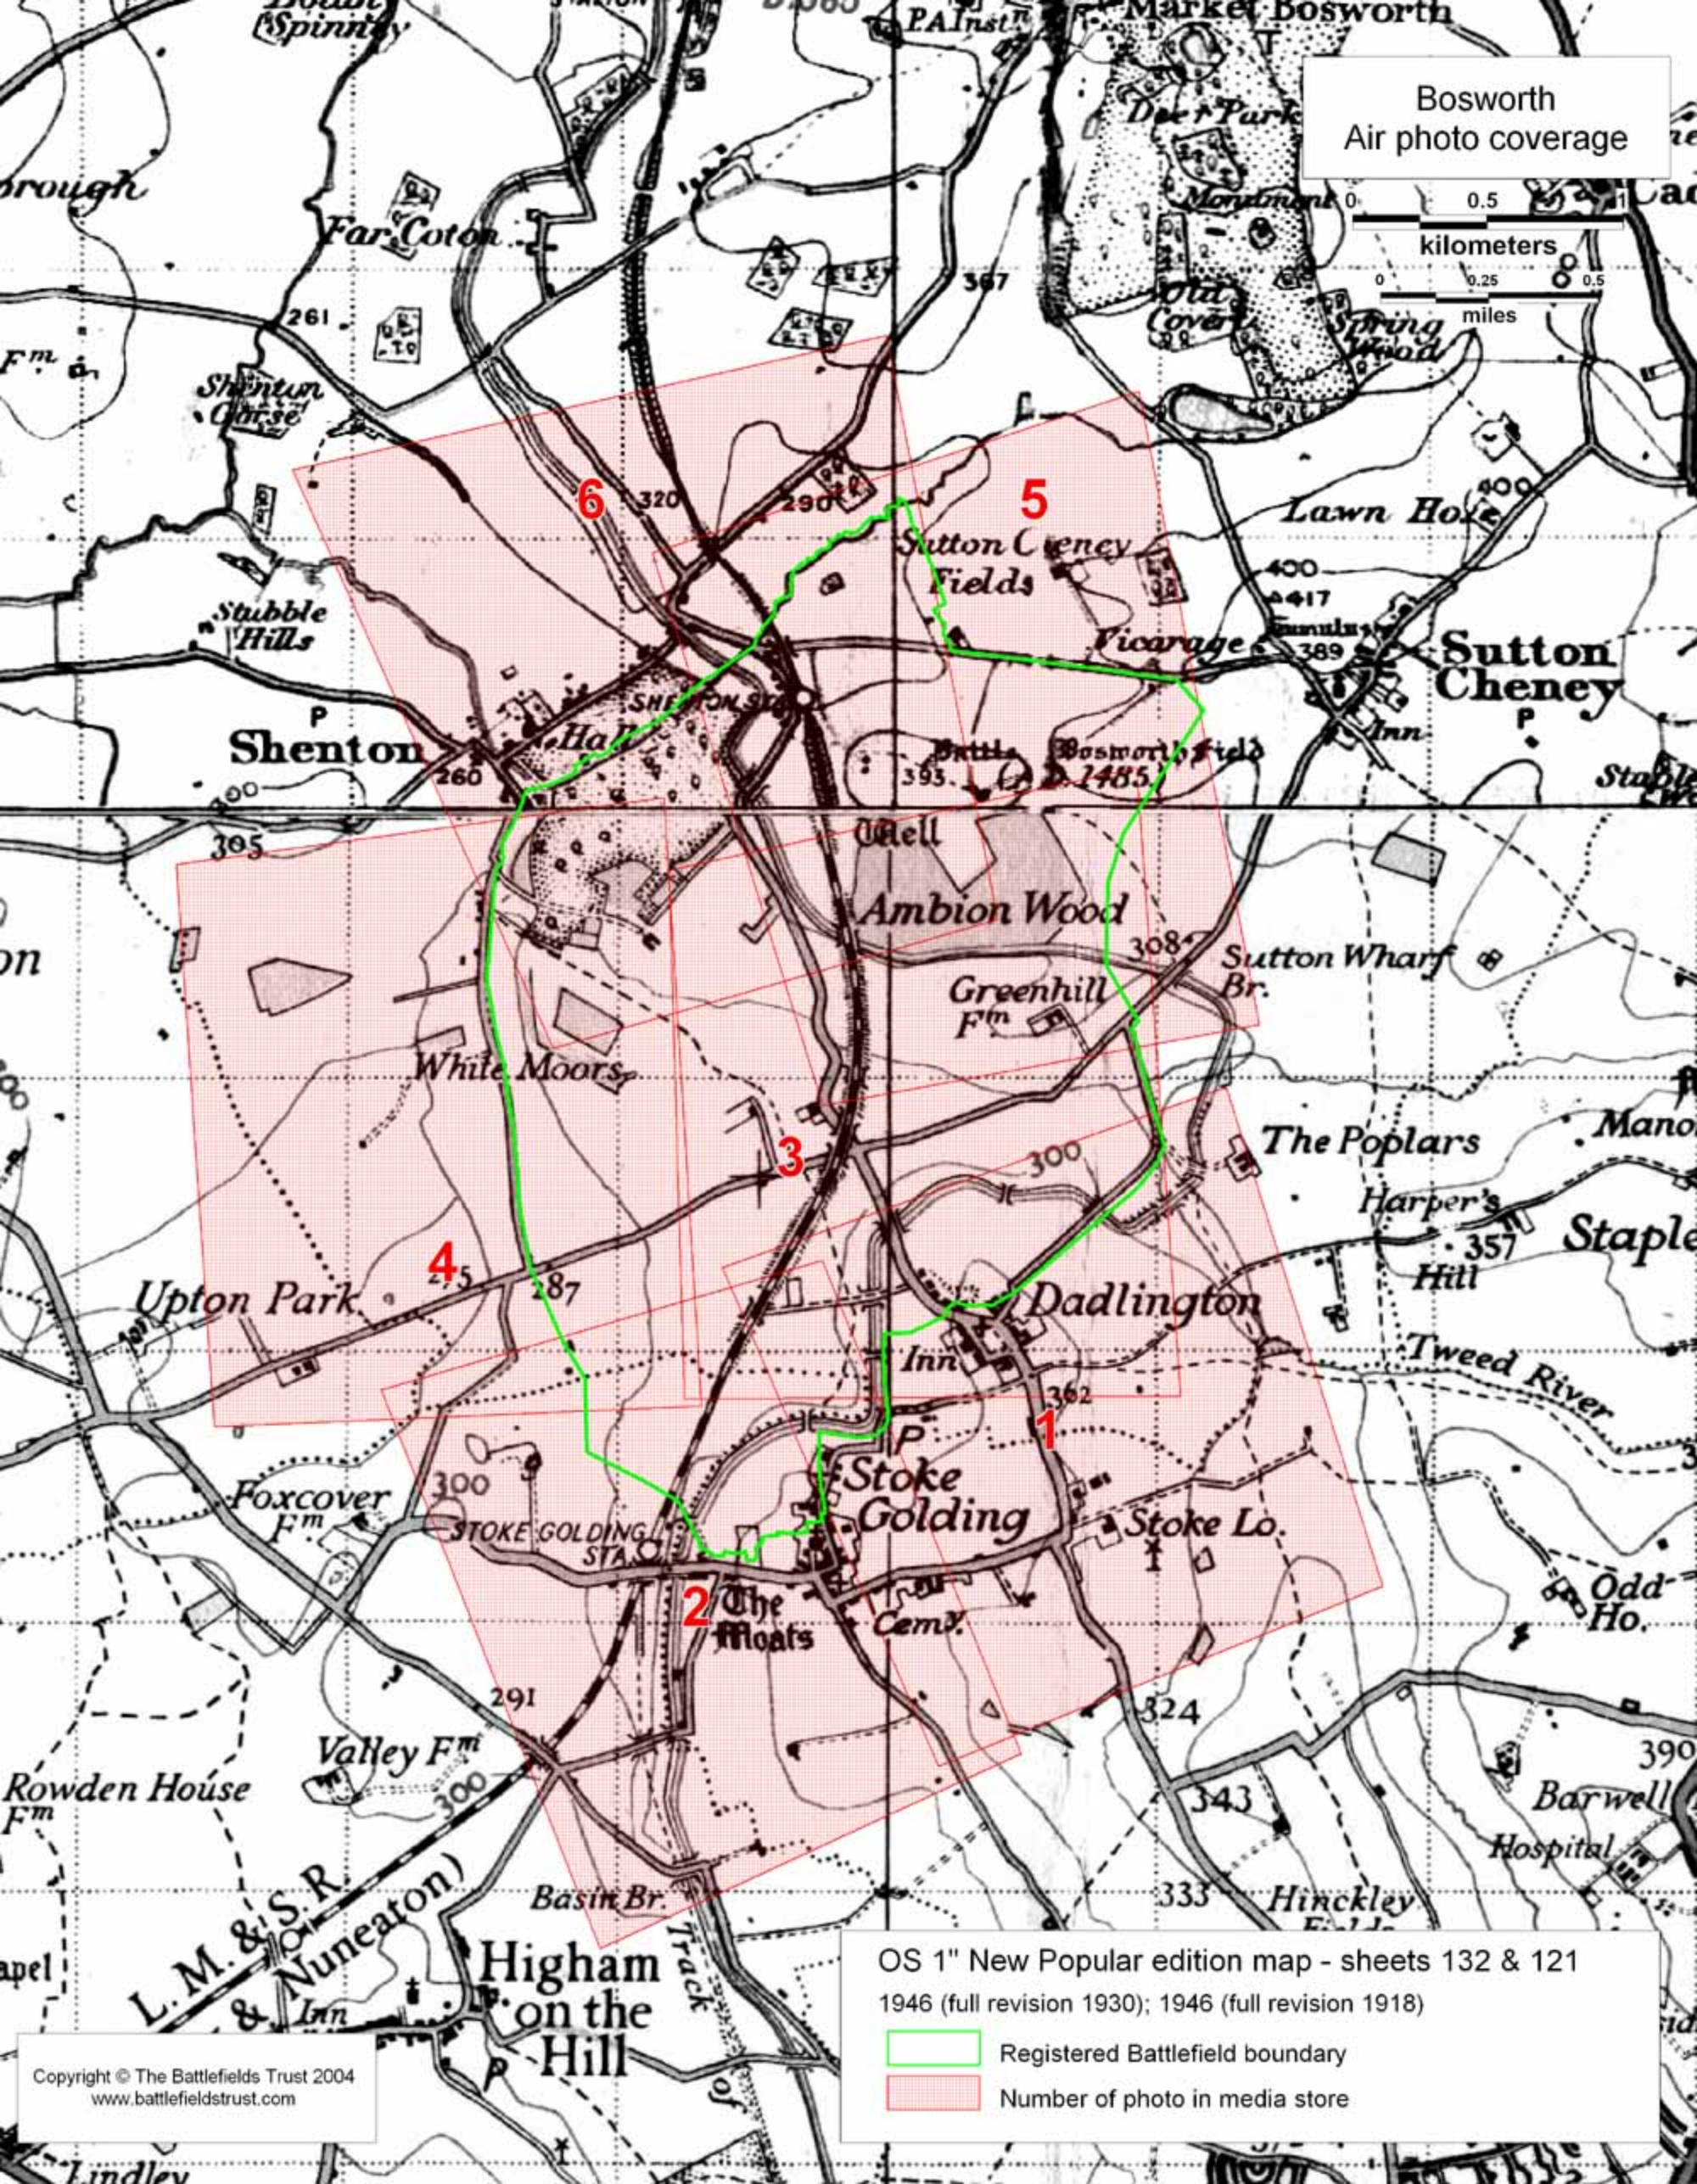

Bosworth
Air photo coverage

OS 1" New Popular edition map - sheets 132 & 121
1946 (full revision 1930); 1946 (full revision 1918)

- Registered Battlefield boundary
- Number of photo in media store