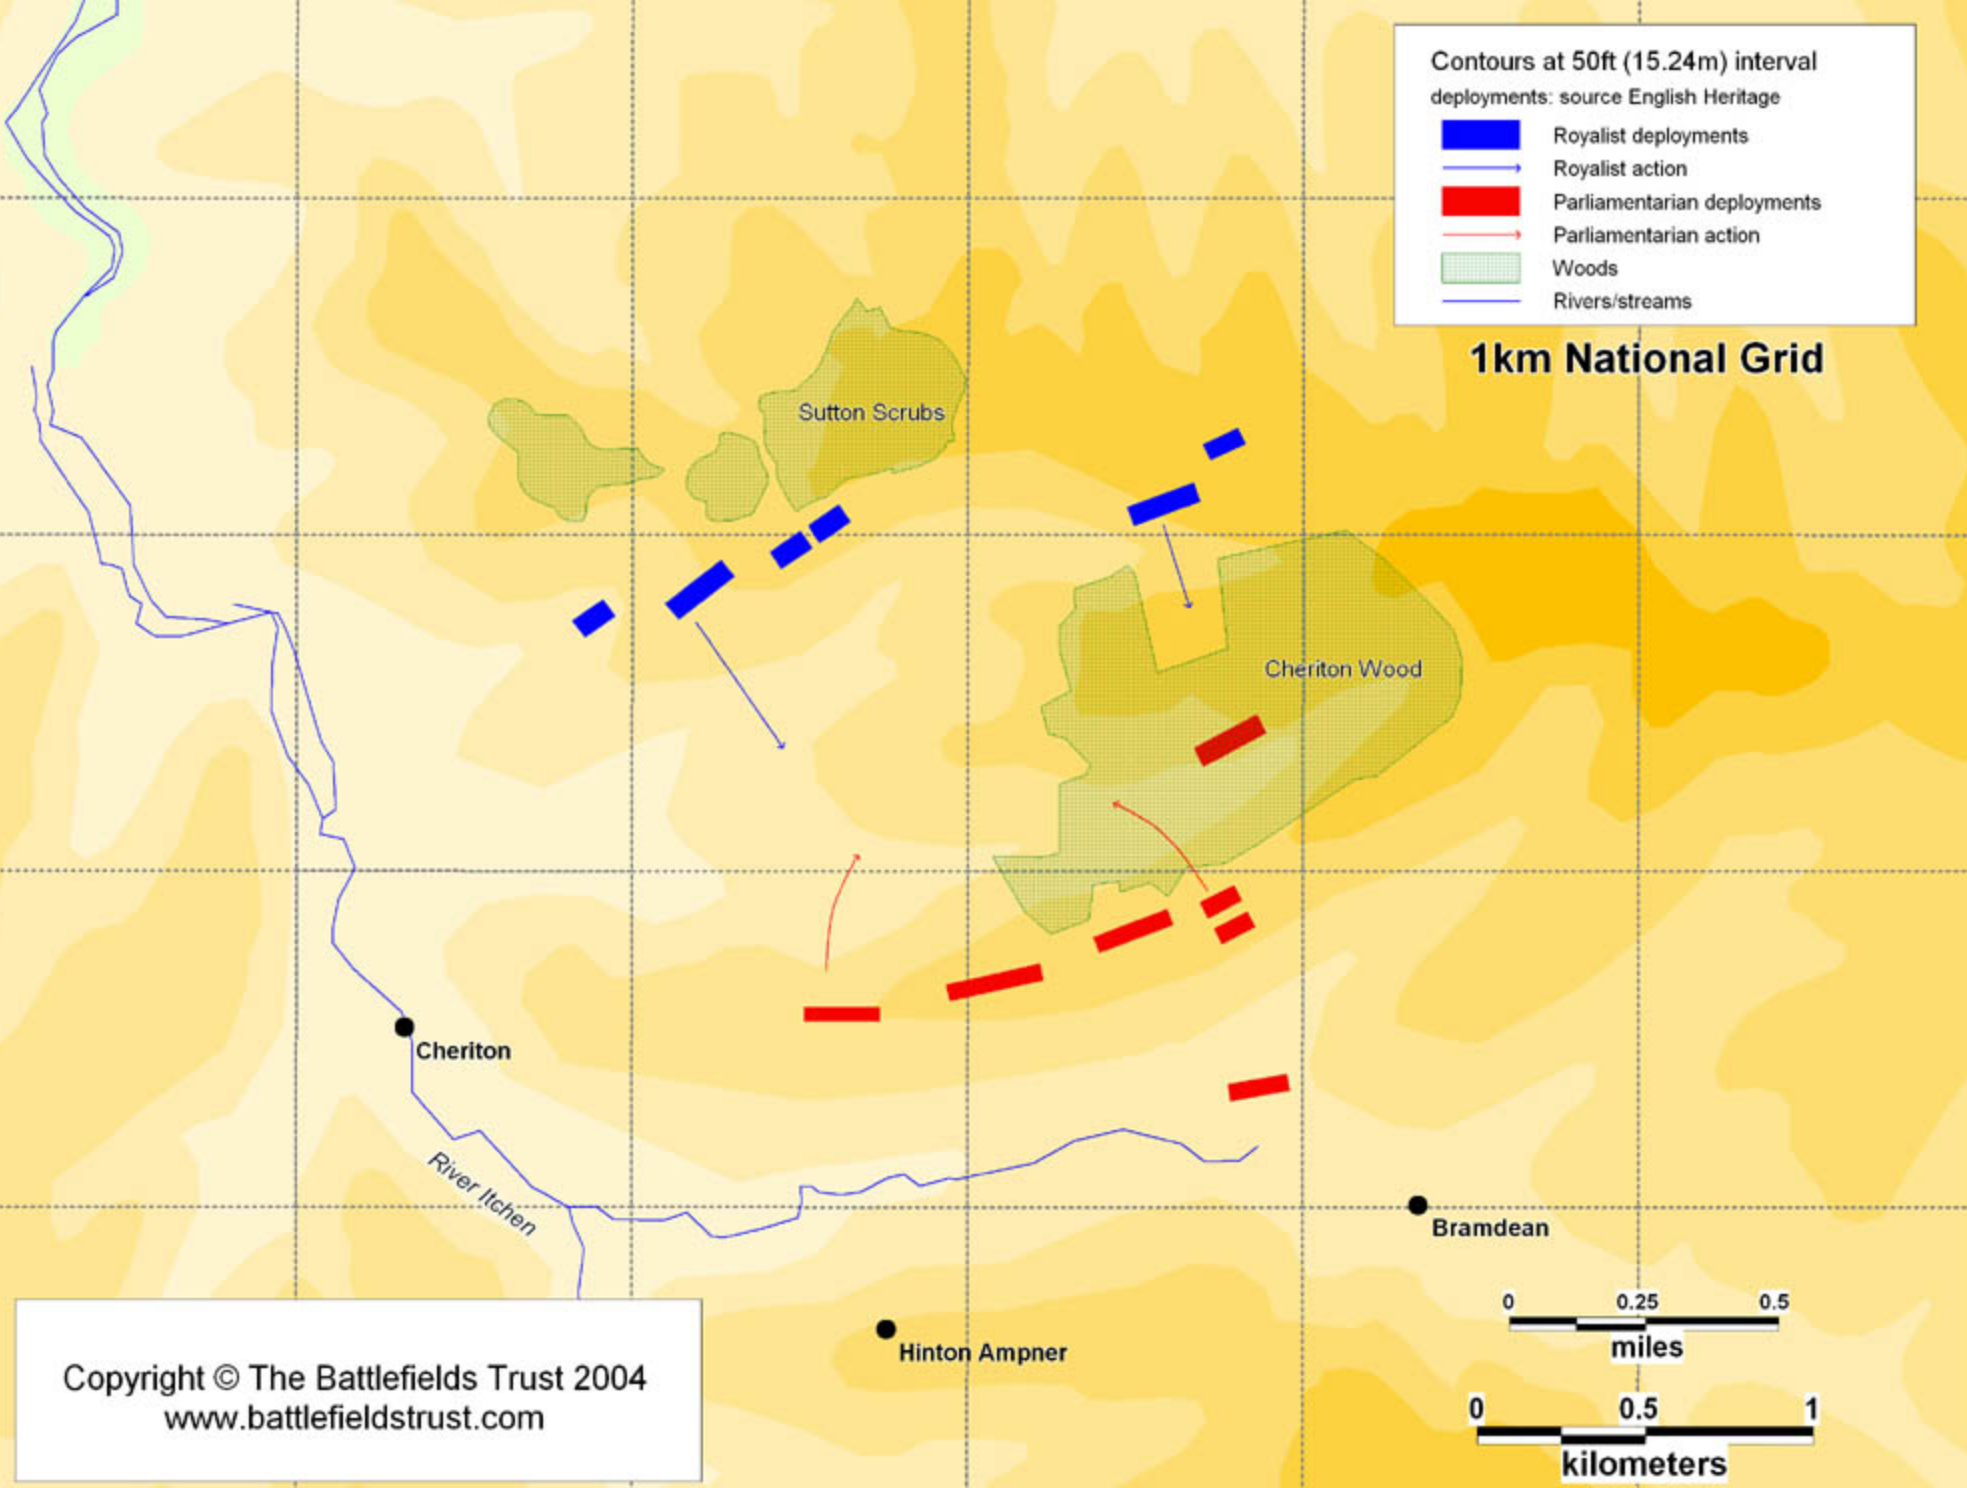

Contours at 50ft (15.24m) interval

deployments: source English Heritage

-  Royalist deployments
-  Royalist action
-  Parliamentarian deployments
-  Parliamentarian action
-  Woods
-  Rivers/streams

1km National Grid