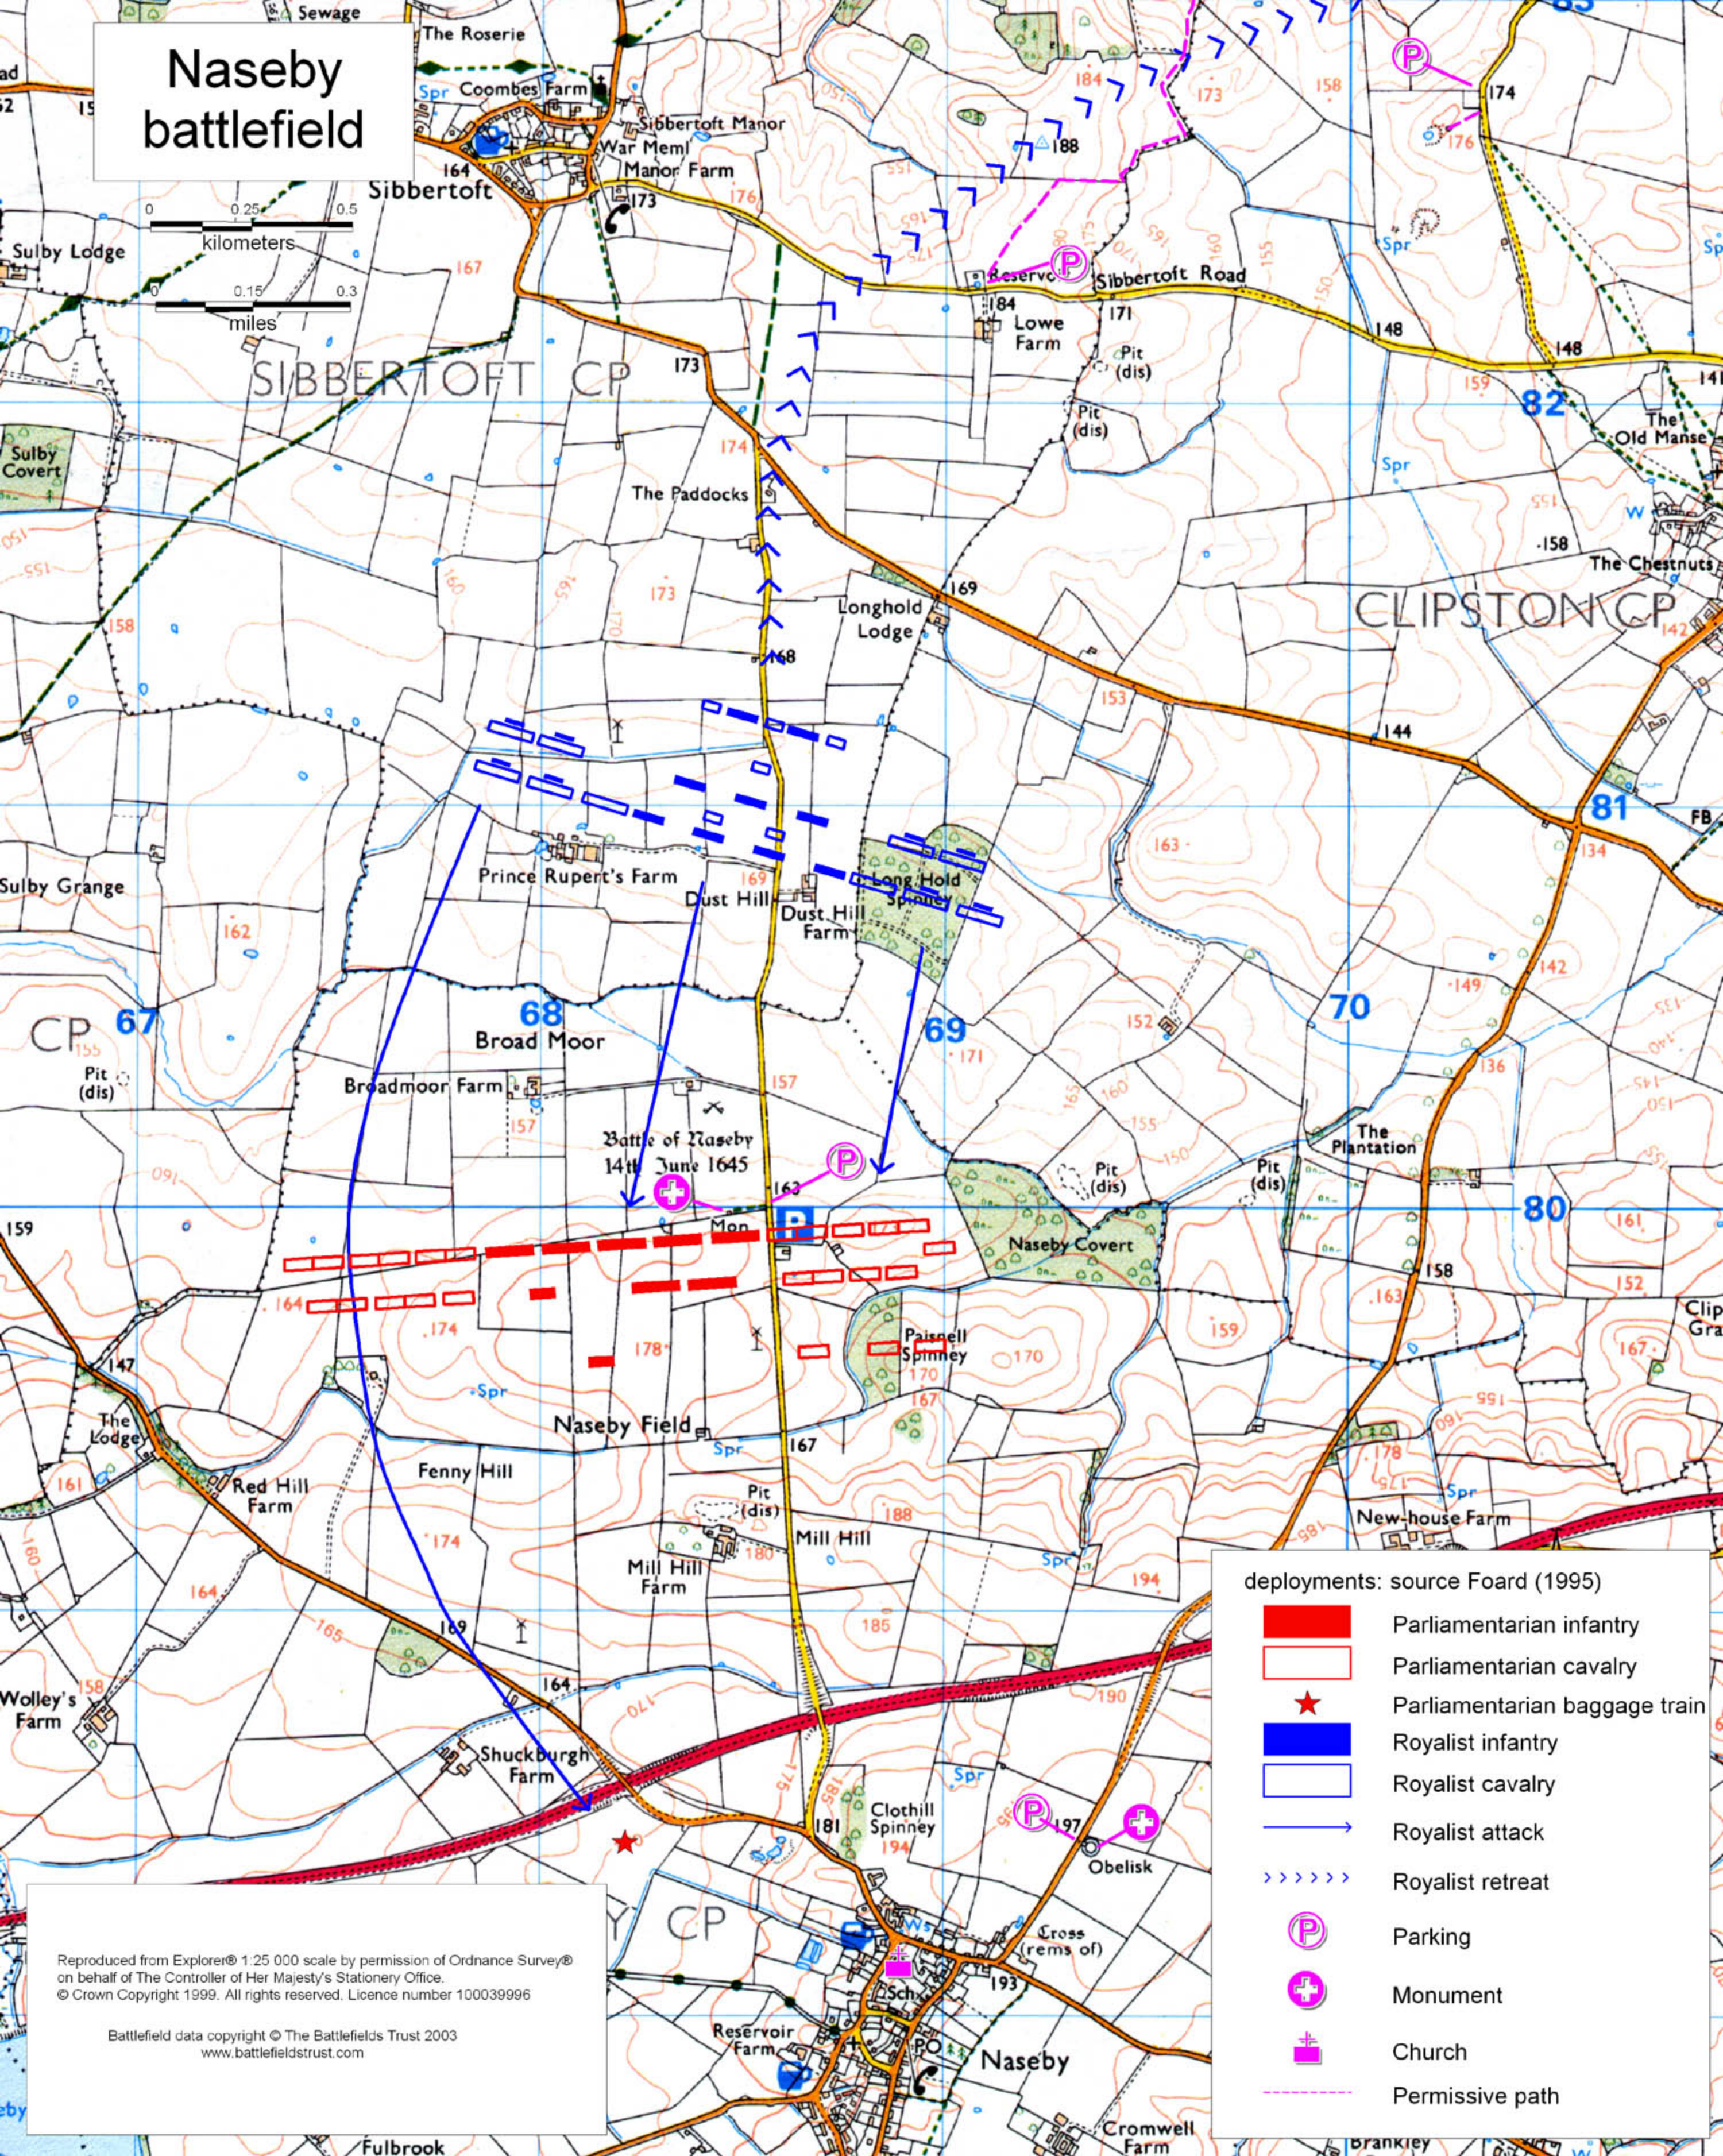

Naseby battlefield

CP 67

68 Broad Moor

69

70

80

81

82

deployments: source Foard (1995)

- Parliamentary infantry
- Parliamentary cavalry
- Parliamentary baggage train
- Royalist infantry
- Royalist cavalry
- Royalist attack
- Royalist retreat
- Parking
- + Monument
- + Church
- Permissive path

Reproduced from Explorer® 1:25 000 scale by permission of Ordnance Survey® on behalf of The Controller of Her Majesty's Stationery Office.
© Crown Copyright 1999. All rights reserved. Licence number 100039996