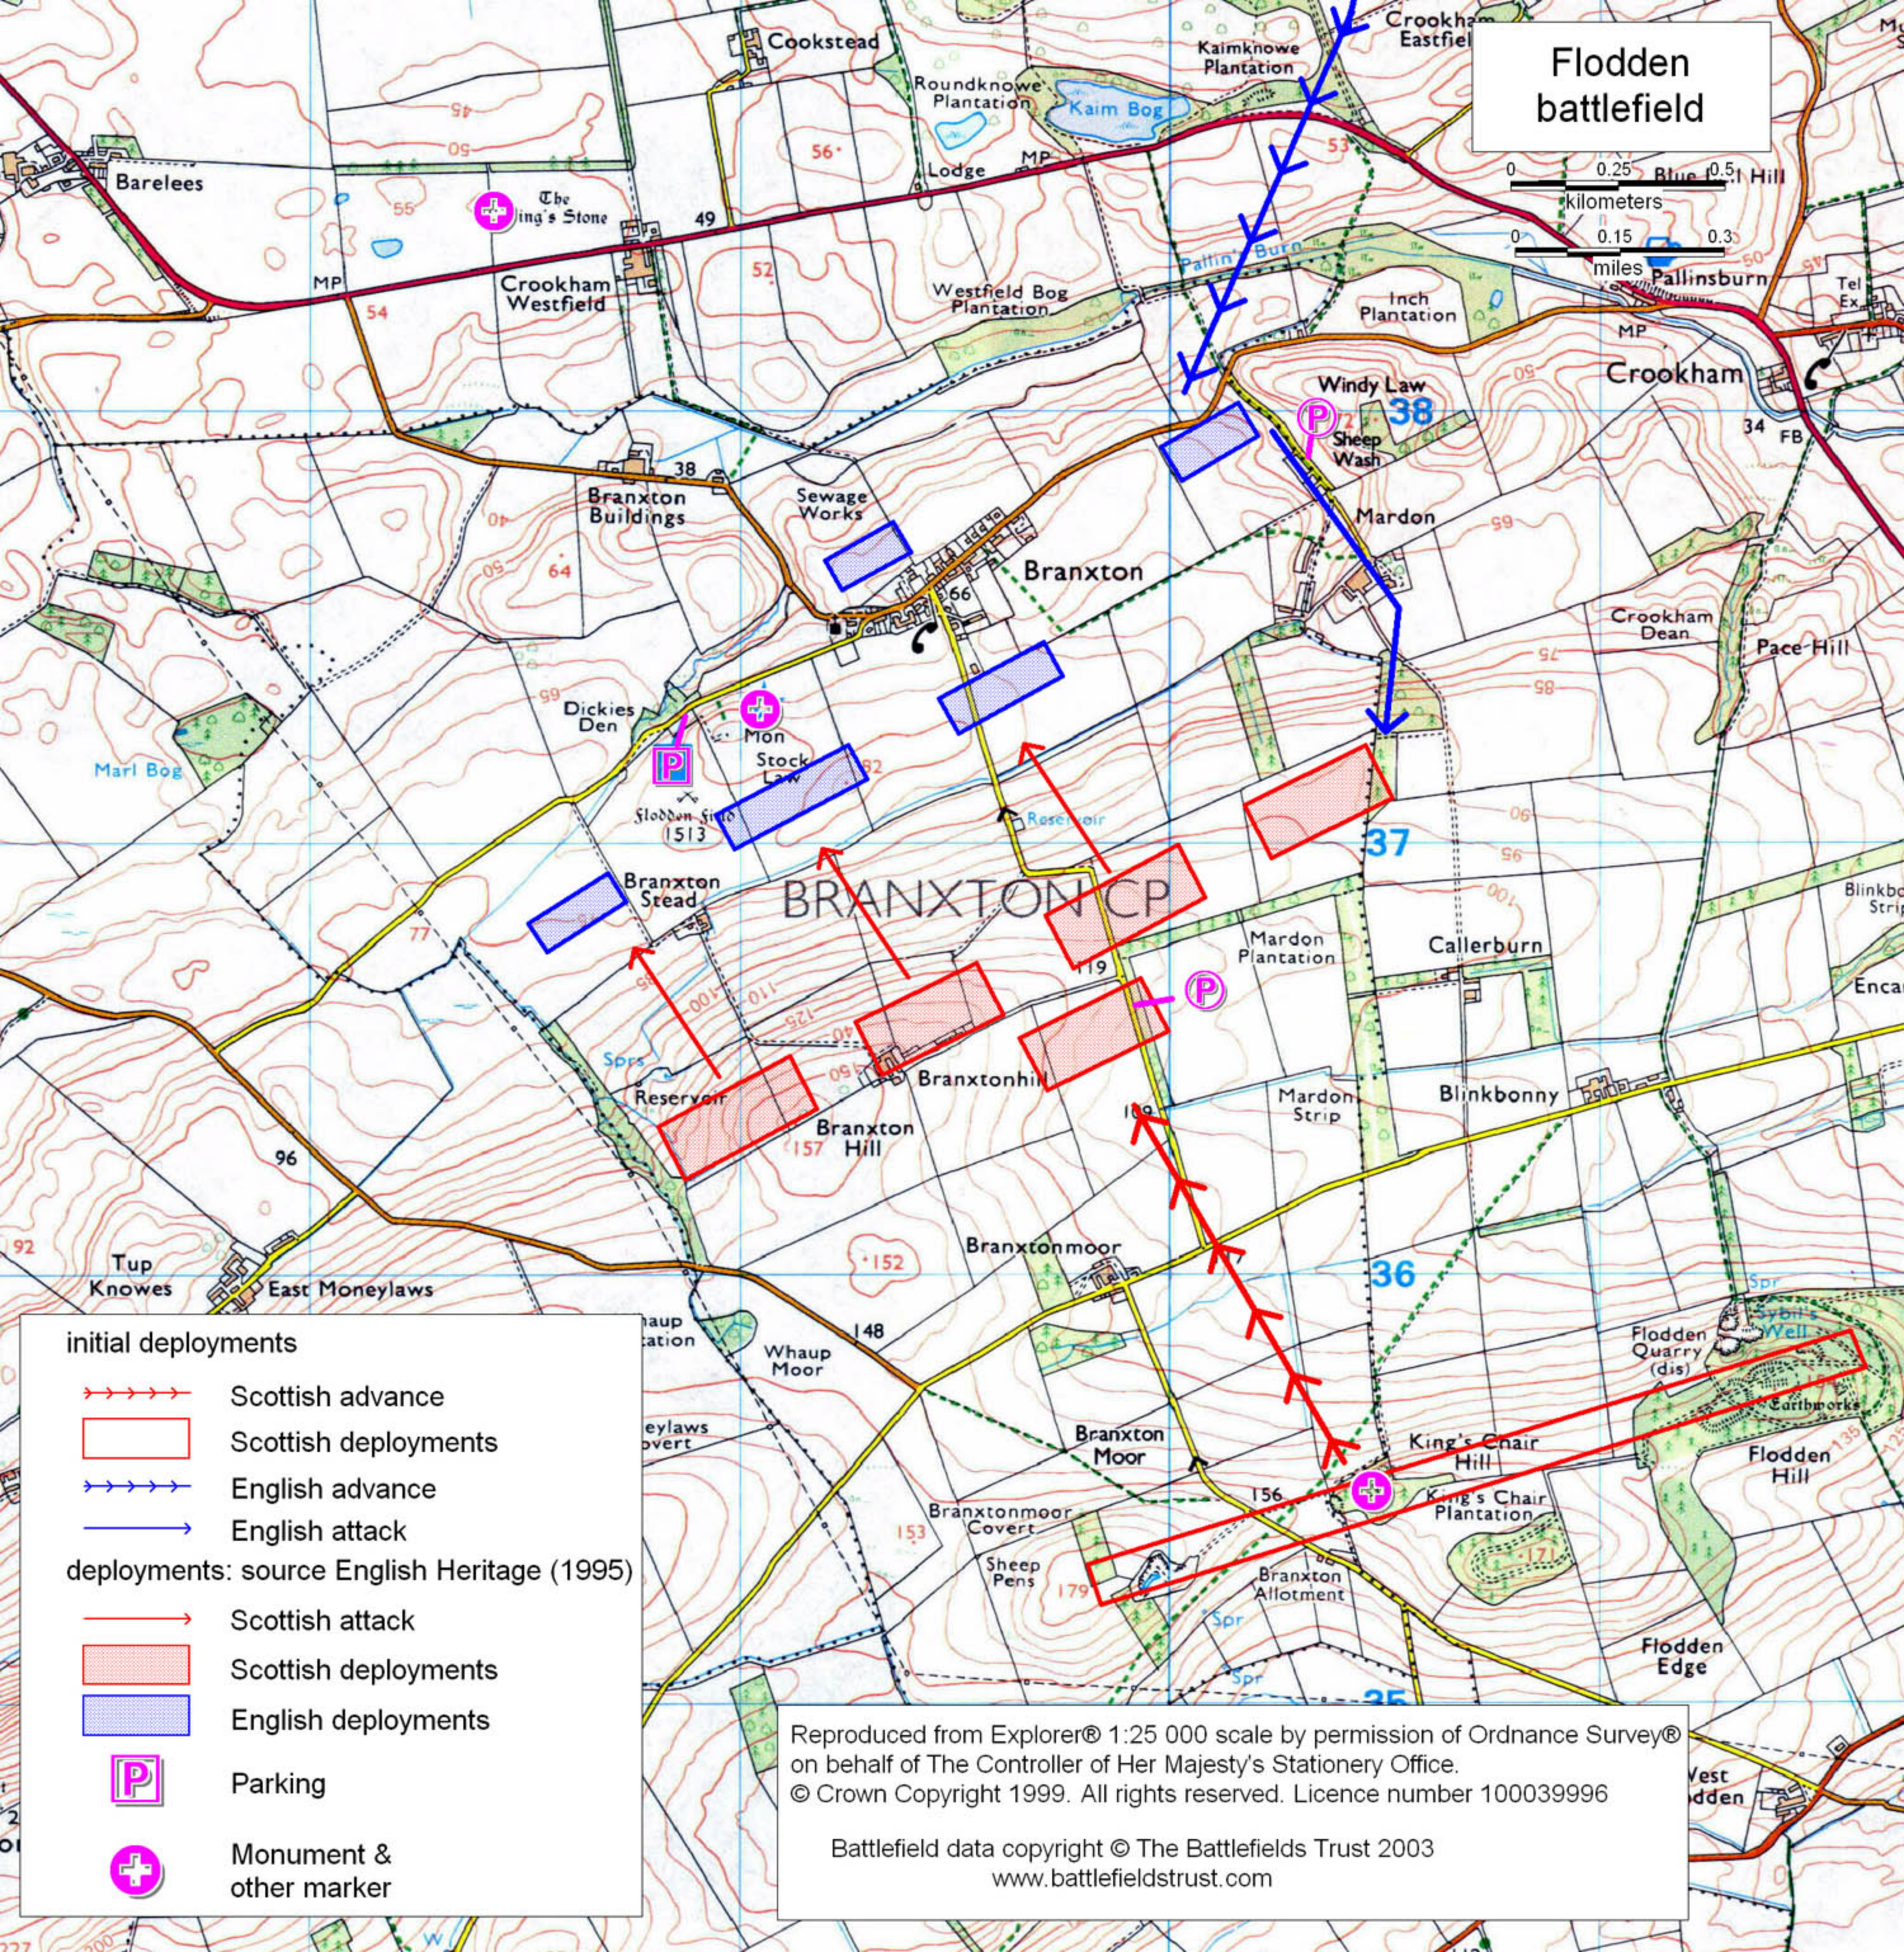

Flodden battlefield

initial deployments

- Scottish advance
- Scottish deployments
- English advance
- English attack

deployments: source English Heritage (1995)

- Scottish attack
- Scottish deployments
- English deployments
- Parking
- Monument & other marker

Reproduced from Explorer® 1:25 000 scale by permission of Ordnance Survey® on behalf of The Controller of Her Majesty's Stationery Office.
© Crown Copyright 1999. All rights reserved. Licence number 100039996