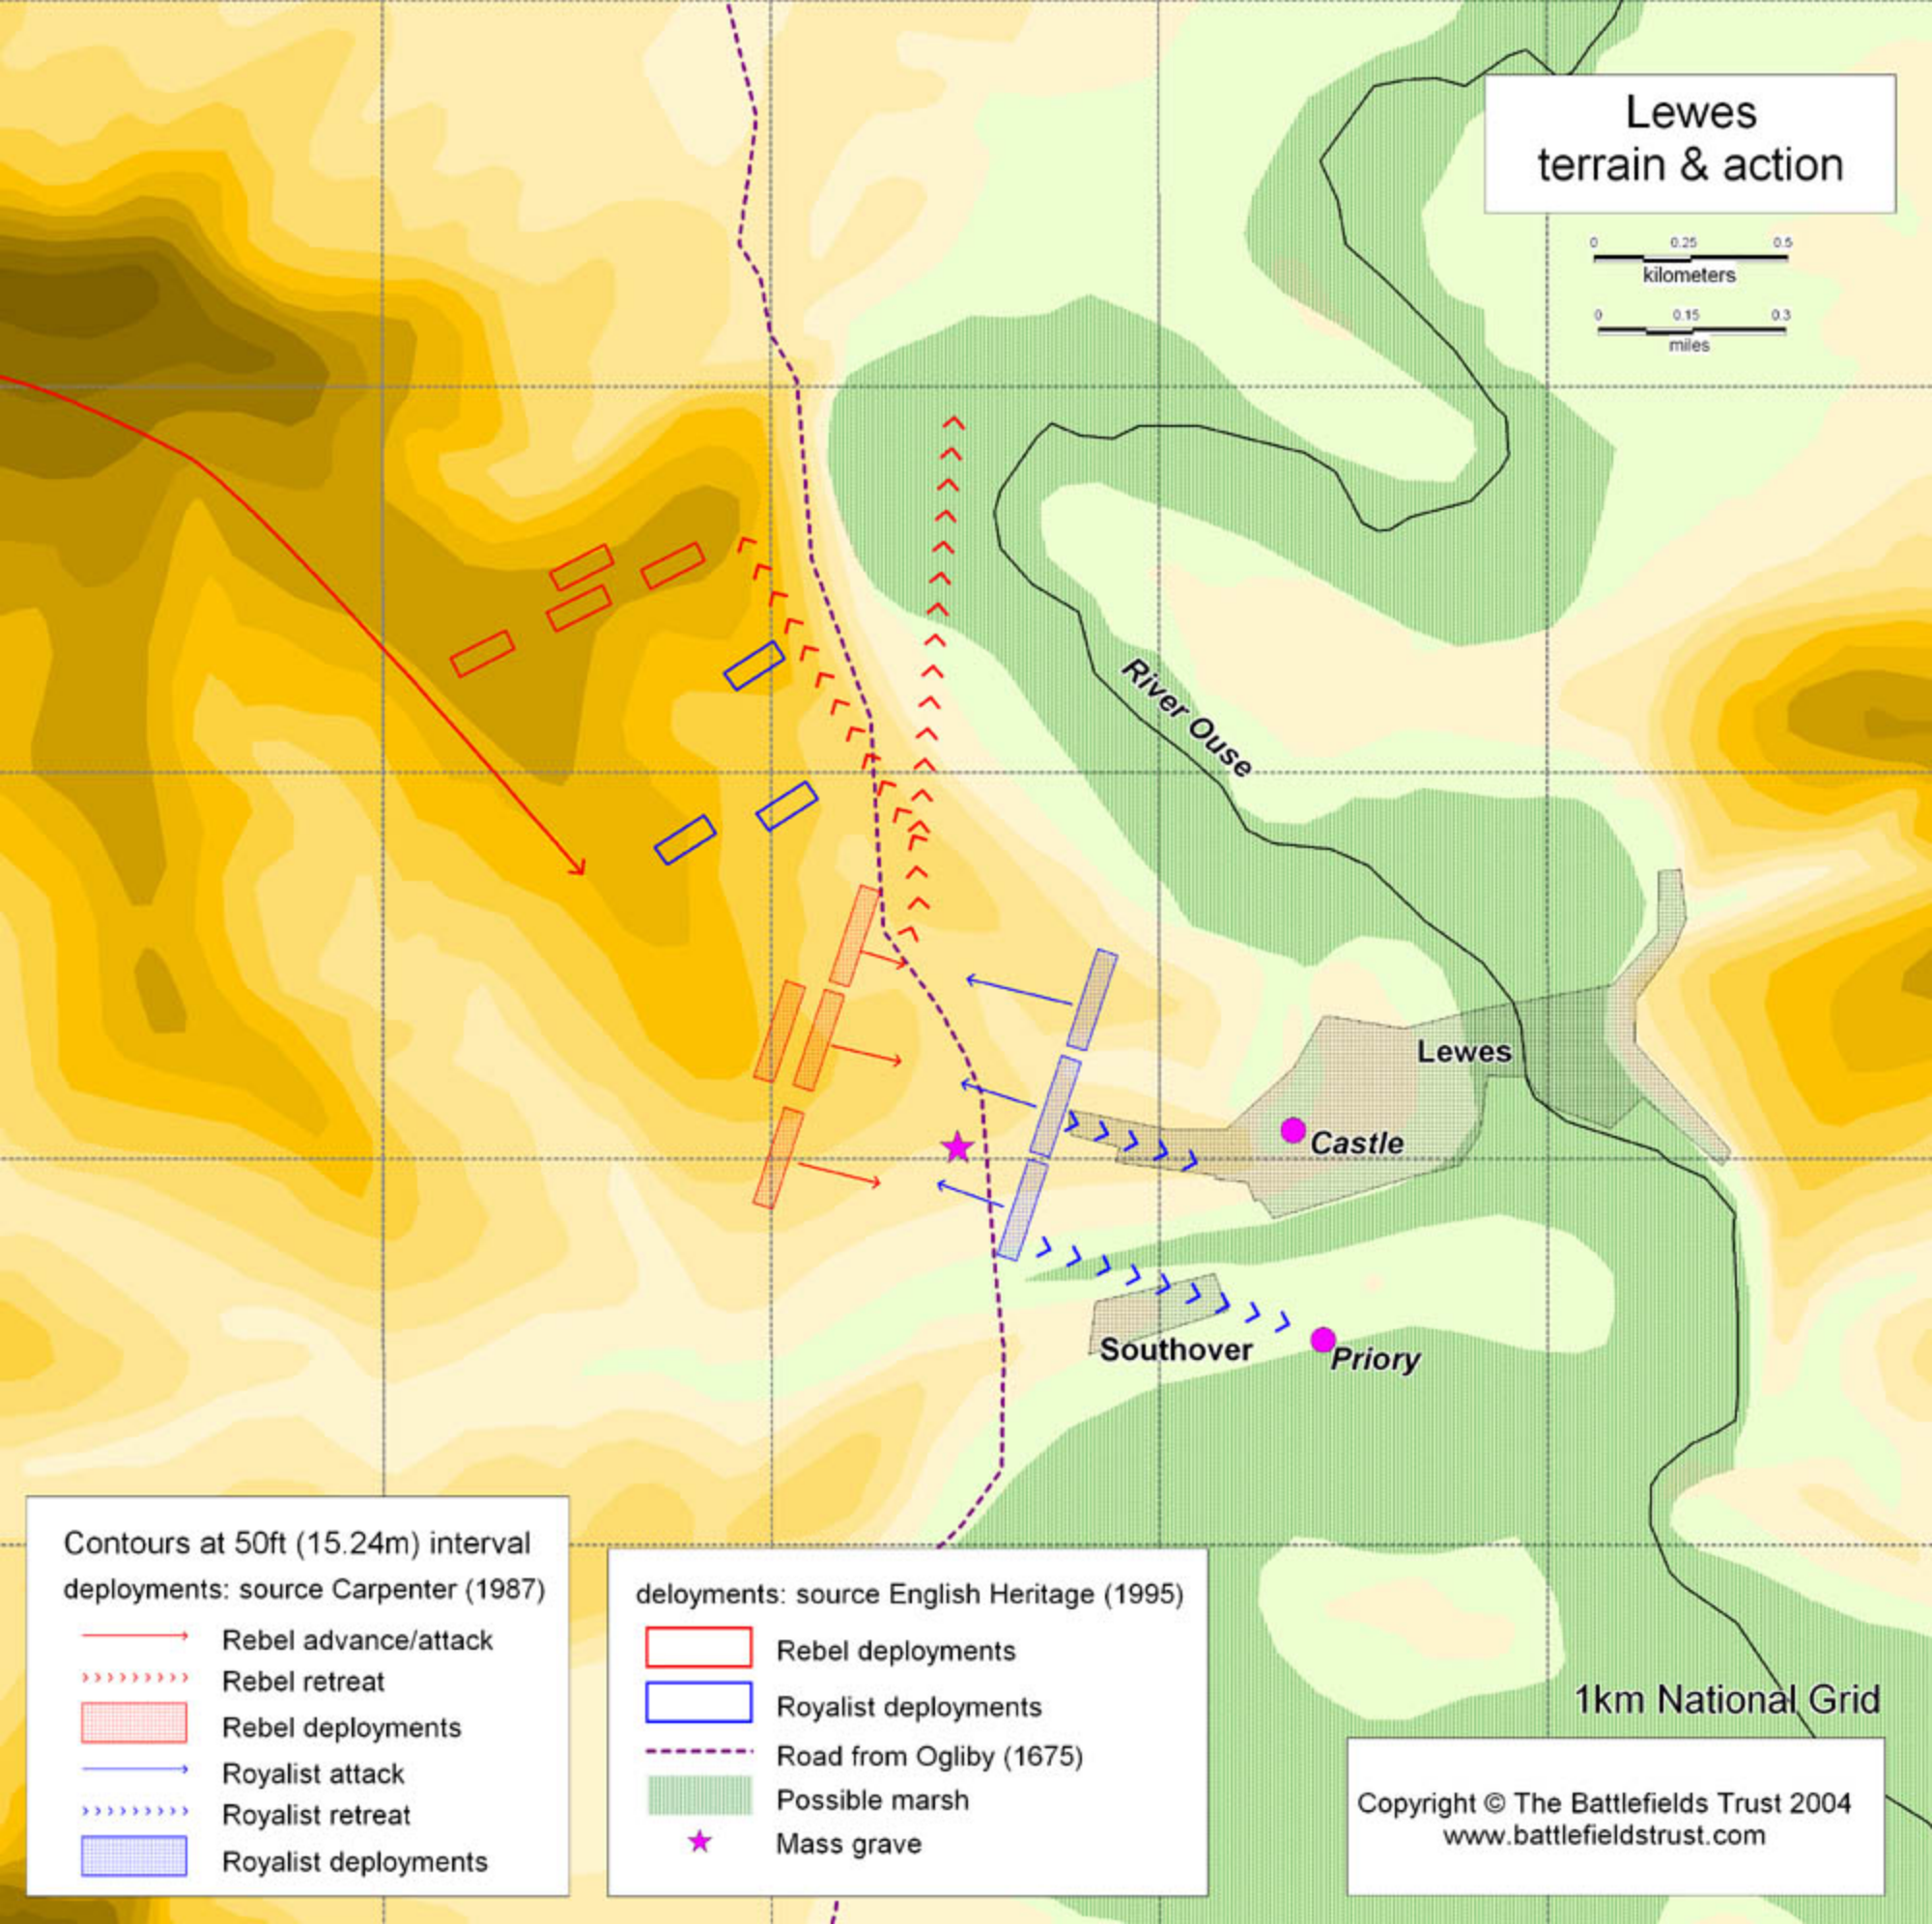

# Lewes terrain & action

Contours at 50ft (15.24m) interval  
deployments: source Carpenter (1987)

- Rebel advance/attack
- »»»»» Rebel retreat
- ▭ Rebel deployments
- Royalist attack
- »»»»» Royalist retreat
- ▭ Royalist deployments

deployments: source English Heritage (1995)

- ▭ Rebel deployments
- ▭ Royalist deployments
- - - Road from Ogliby (1675)
- ▨ Possible marsh
- ★ Mass grave

1km National Grid

Copyright © The Battlefields Trust 2004  
[www.battlefieldstrust.com](http://www.battlefieldstrust.com)