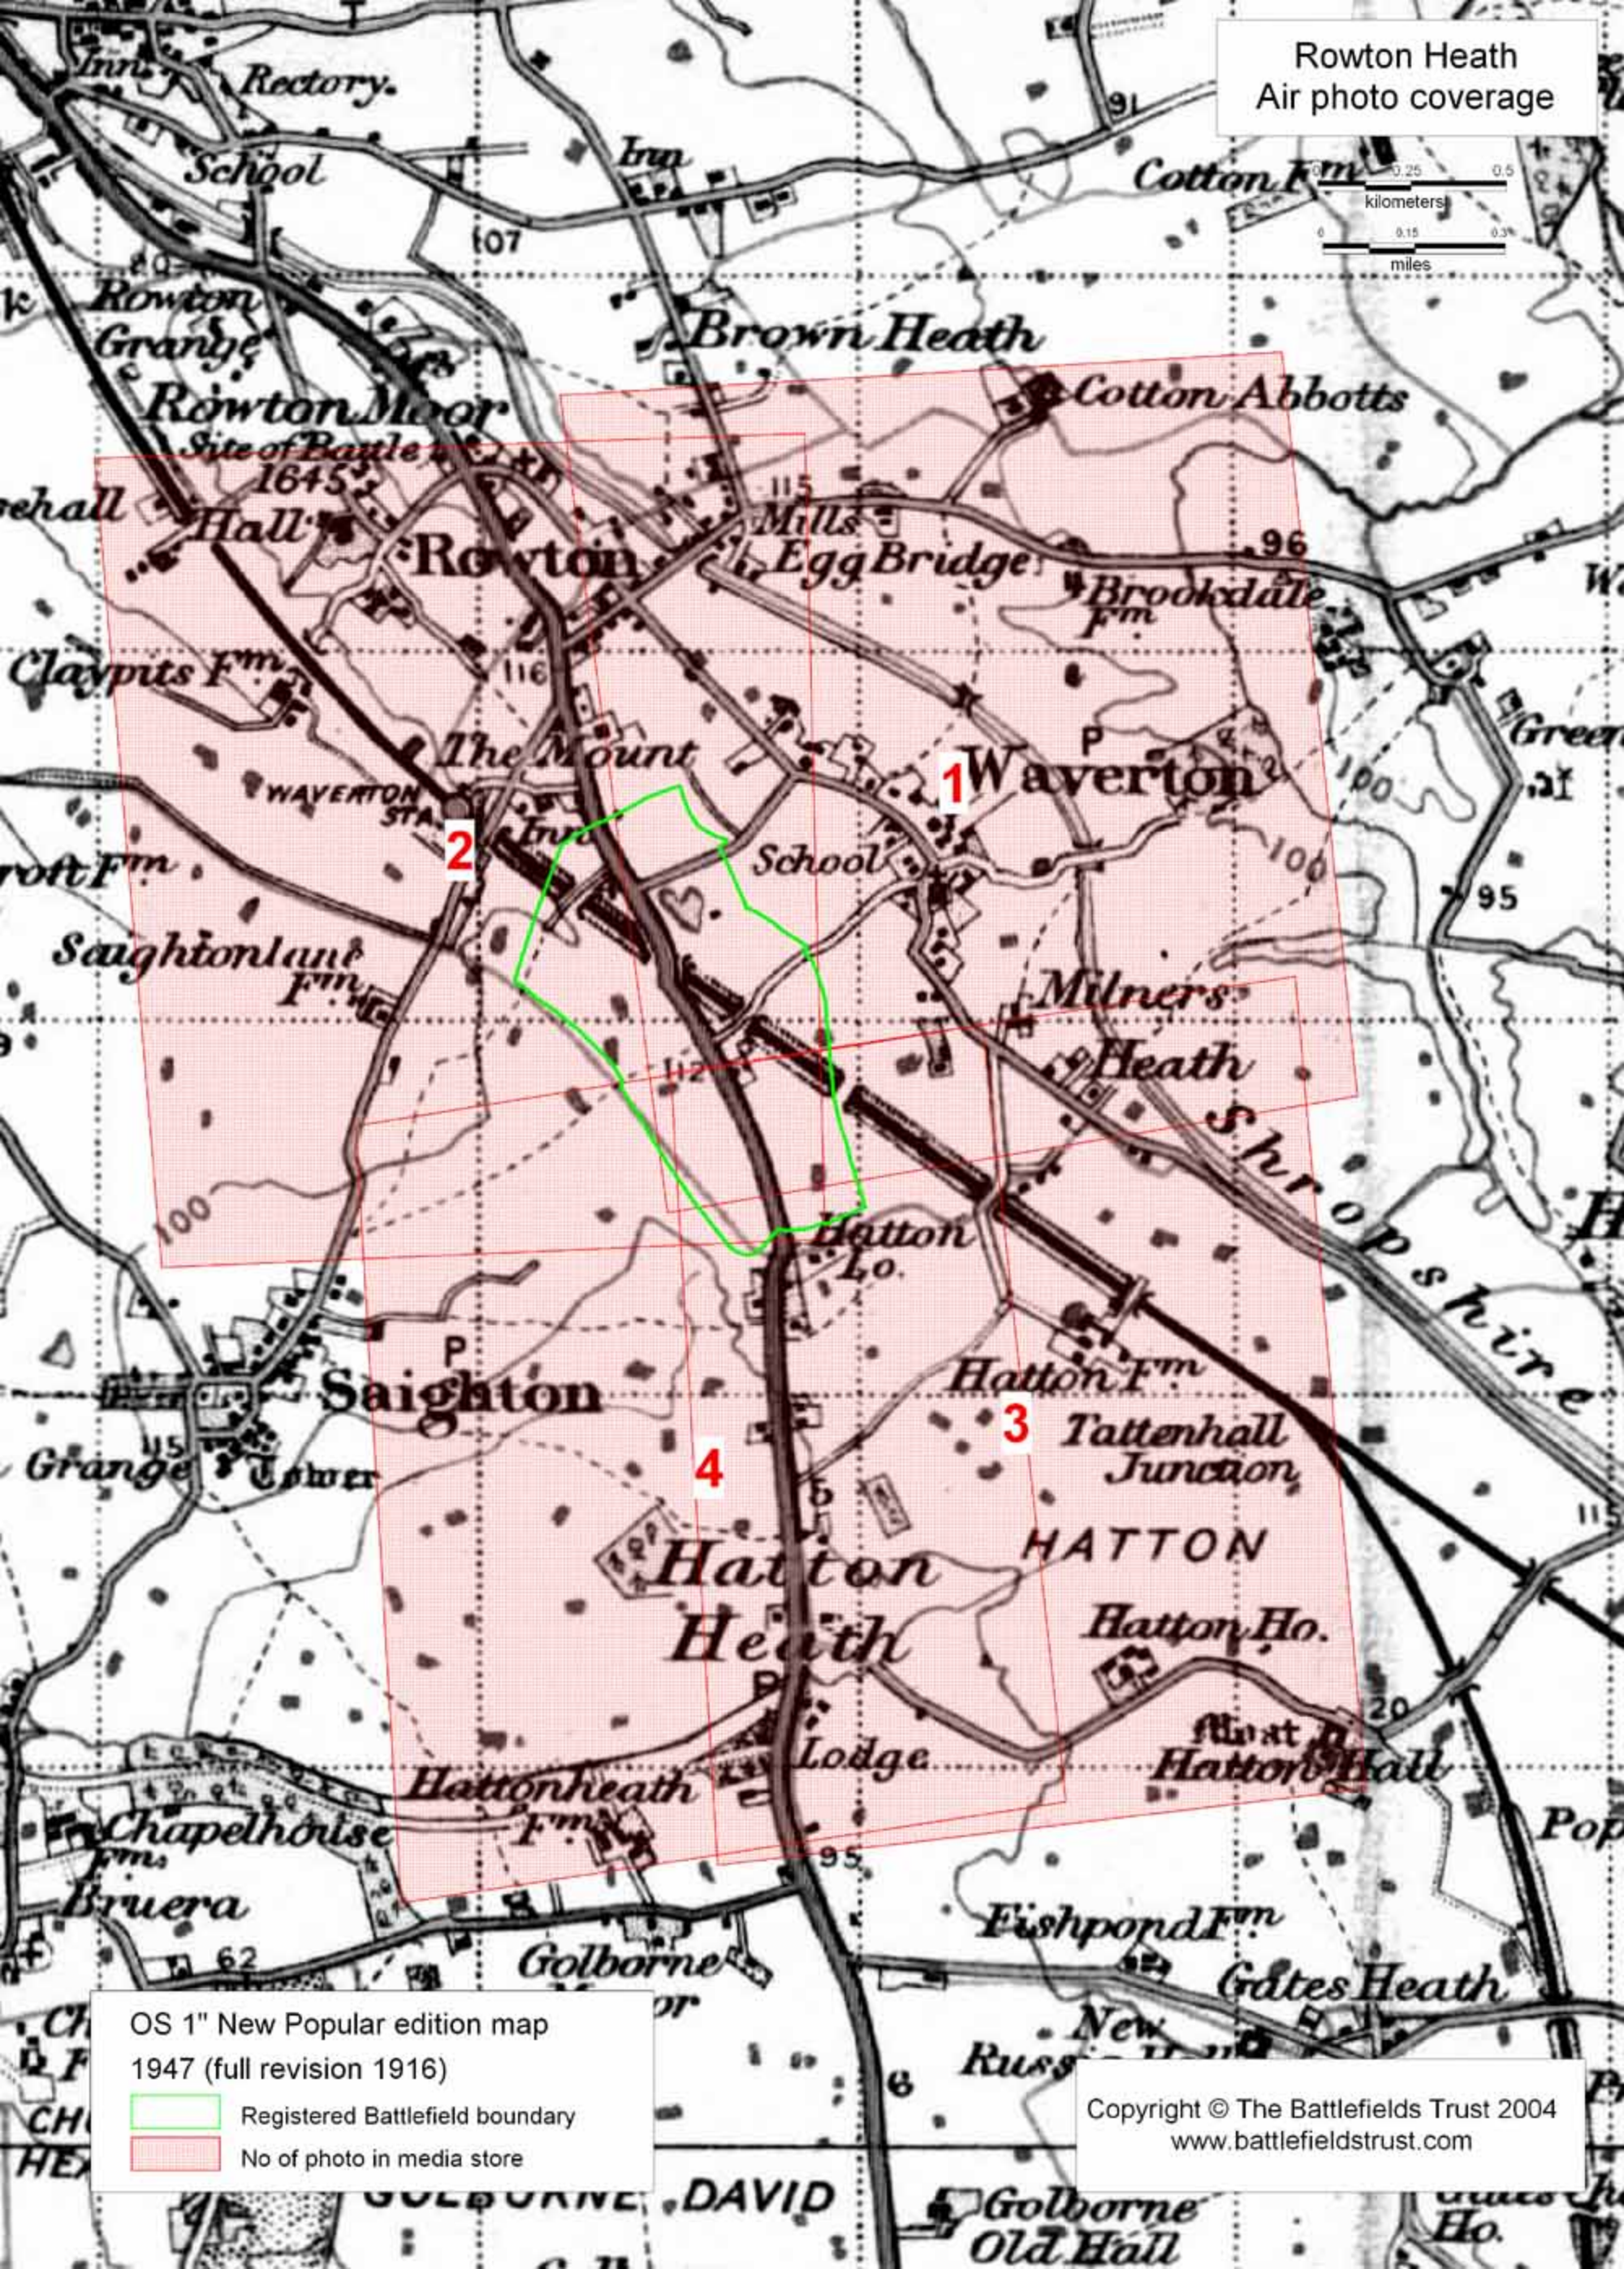

Rowton Heath  
Air photo coverage

OS 1" New Popular edition map  
1947 (full revision 1916)

-  Registered Battlefield boundary
-  No of photo in media store

Copyright © The Battlefields Trust 2004  
[www.battlefieldstrust.com](http://www.battlefieldstrust.com)